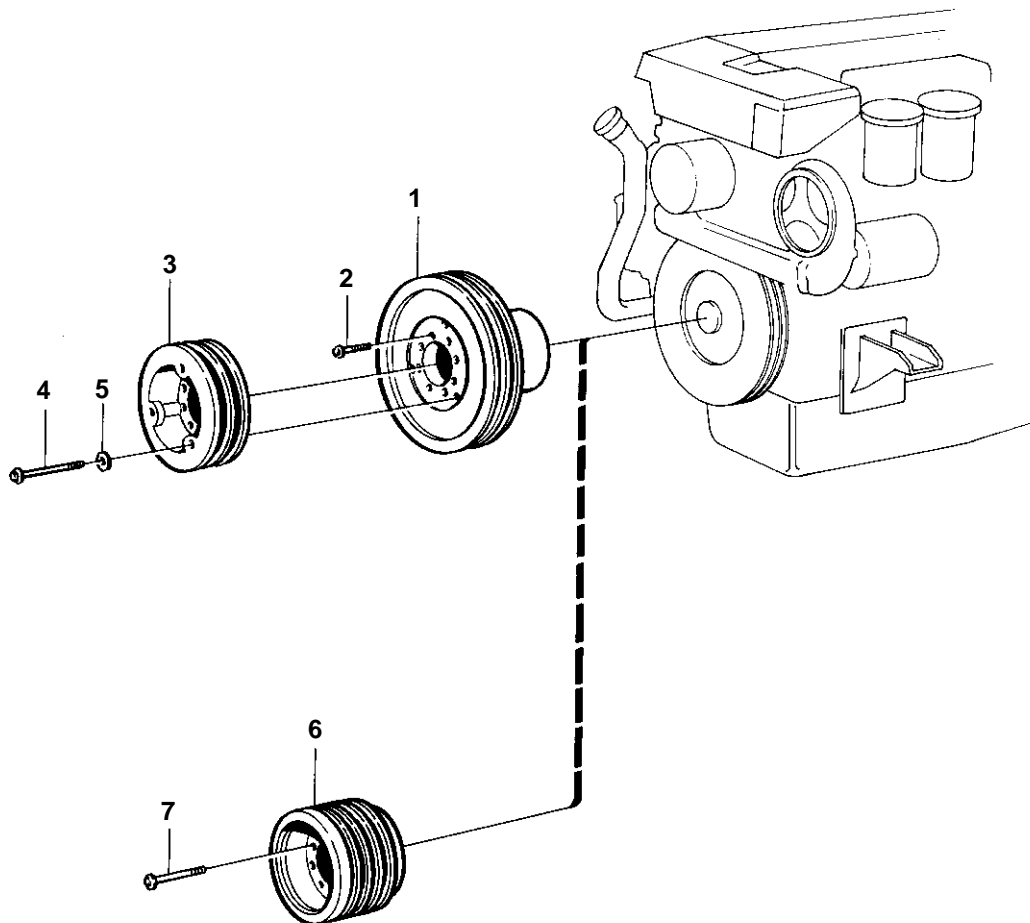

TAMD71A,

8752

TAMD71A,

REF	PART NO.	QTY	DESCRIPTION	NOTES
1	848378	1	Pulley	2 GROOVE. For extra alternator, not when clutch is installed.
2	465840	8	Screw	
3	848818	1	Pulley	2 GROOVE. For bilge/flushing pump, not when clutch is installed.
4	959262	3	Screw	
5	968161	3	Washer	
6	466493	1	Pulley	4 GROOVE
7	471529	8	Screw	