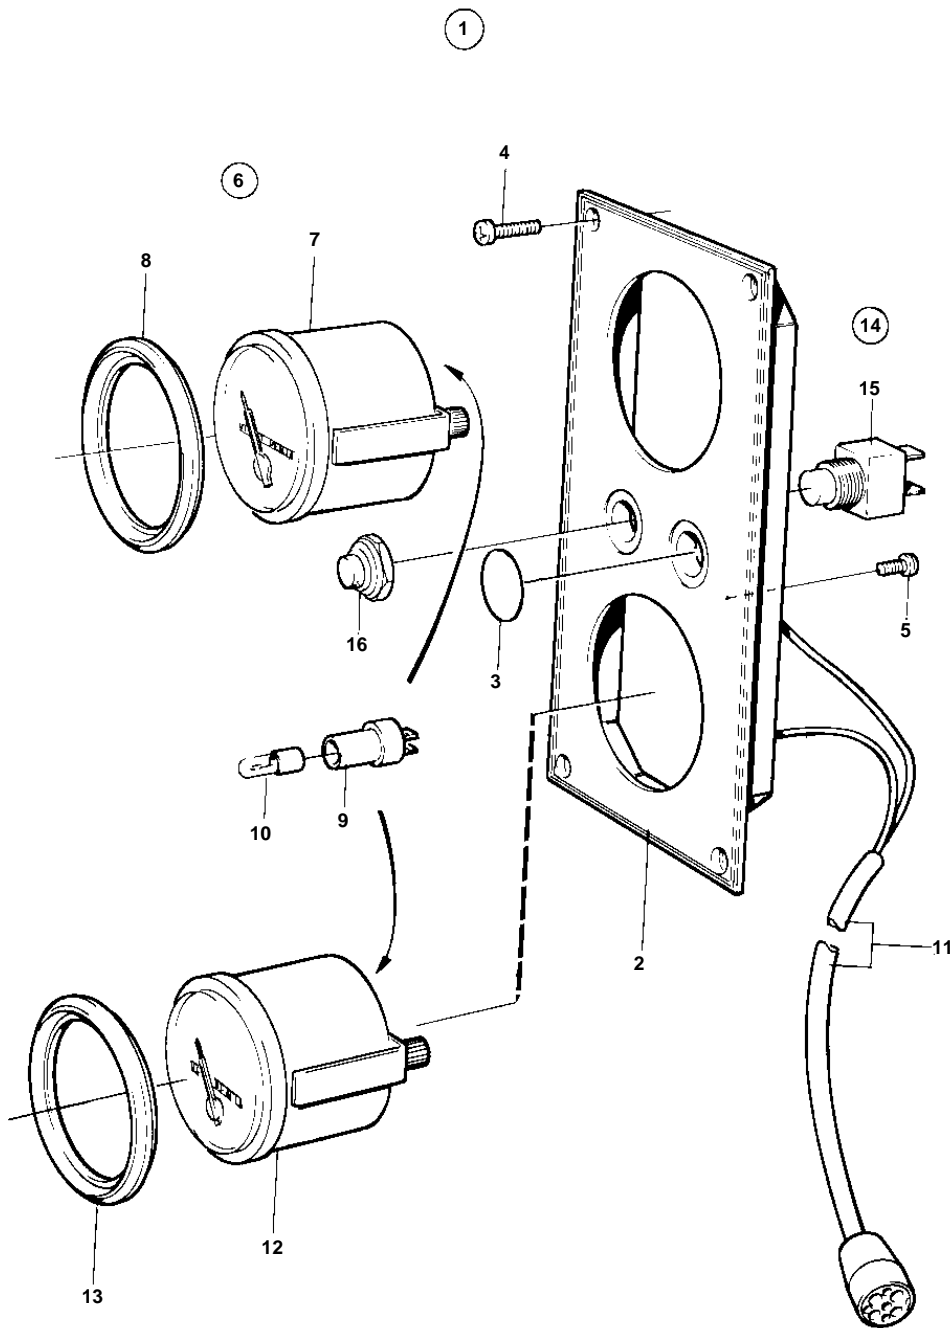

COMMON

6709

COMMON

REF	PART NO.	QTY	DESCRIPTION	SEE SEC.	NOTES
1		1	Instrument panel		REPLACED BY 864049. White coloured stripe.
2		1	· Instrument panel		
3	828607	2	· Cover plate		
4	828647	4	· Screw		
5	949947	1	· Screw		
6	1140464	1	Hour counter kit		
7	872479	1	· Hour counter		(828615)
8	858643	1	· Front ring		RED. White coloured stripe.
9	808175	1	· Bulb socket		
10	19923	1	· Bulb		12V
	182059	1	· Bulb		24V
11		X	· Cables and terminals	124	
12		1	Instrumentextra		
13		1	· Front ring		
14	828718	1	Switch		
	828719	1	Switch		
15	828584	1	· Switch		Closing during pressure and spring-loaded.
	828585	1	· Switch		Closing-breaking.
16	828586	1	· Nut		