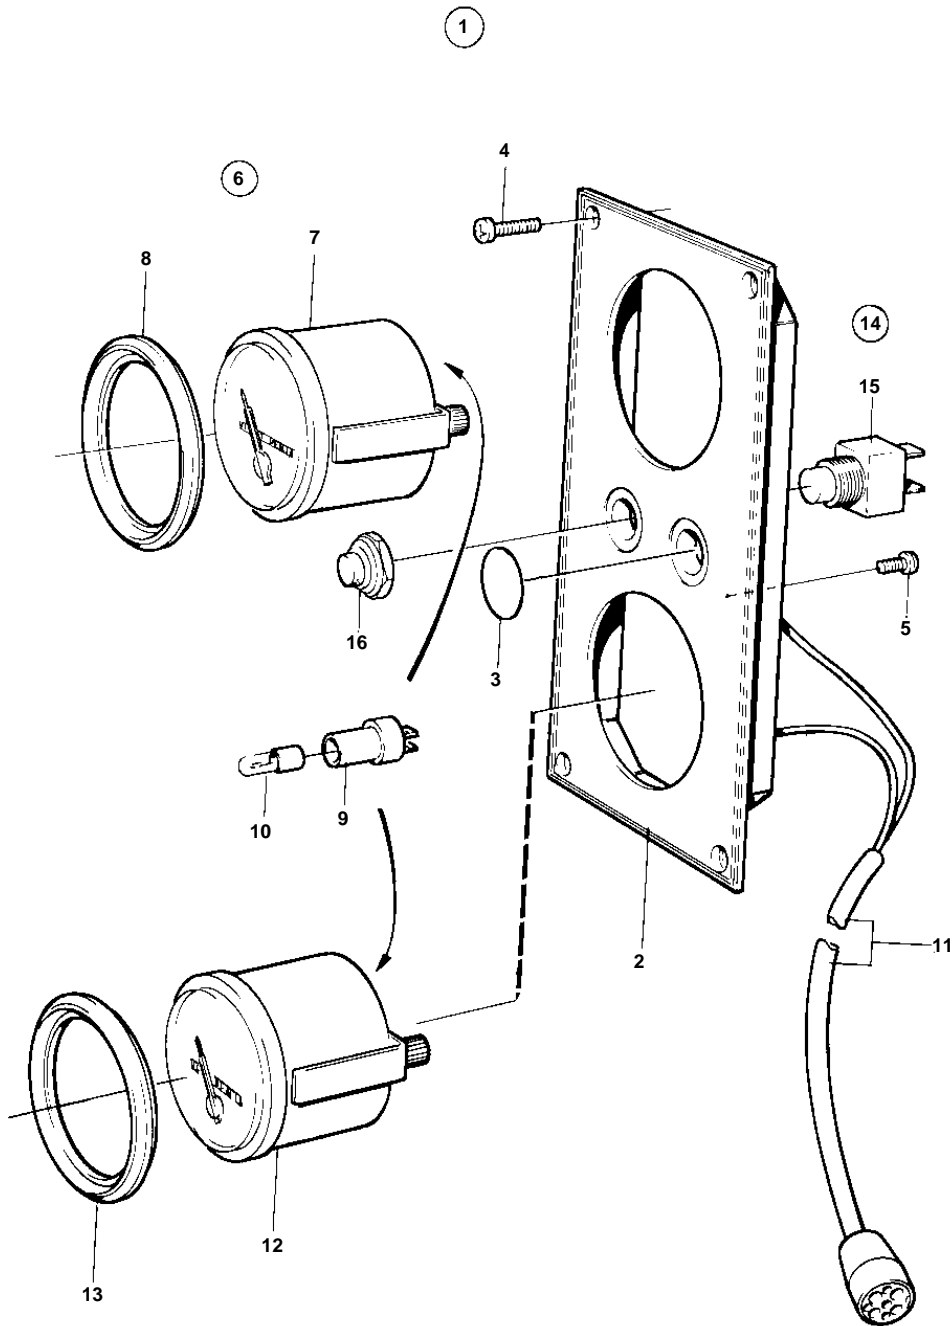

COMMON

6709

COMMON

REF	PART NO.	QTY	DESCRIPTION	SEE SEC.	NOTES
1		1	Instrument panel		REPLACED BY 858874. Gold coloured stripe.
2		1	· Instrument panel		
3	828607	2	· Cover plate		
4	828647	4	· Screw		
5	949947	1	· Screw		
6	1140464	1	Hour counter kit		(828711)
7	872479	1	· Hour counter		(828615)
8	858643	1	· Front ring		RED. White coloured stripe.
9	808175	1	· Bulb socket		
10	19923	1	· Bulb		12V
	182059	1	· Bulb		24V
11		X	· Cables and terminals	124	
12		1	Instrumentextra		
13		1	· Front ring		
14	828718	1	Switch		
	828719	1	Switch		
15	828584	1	· Switch		Closing during pressure and spring-loaded.
	828585	1	· Switch		Closing-breaking.
16	828586	1	· Nut		