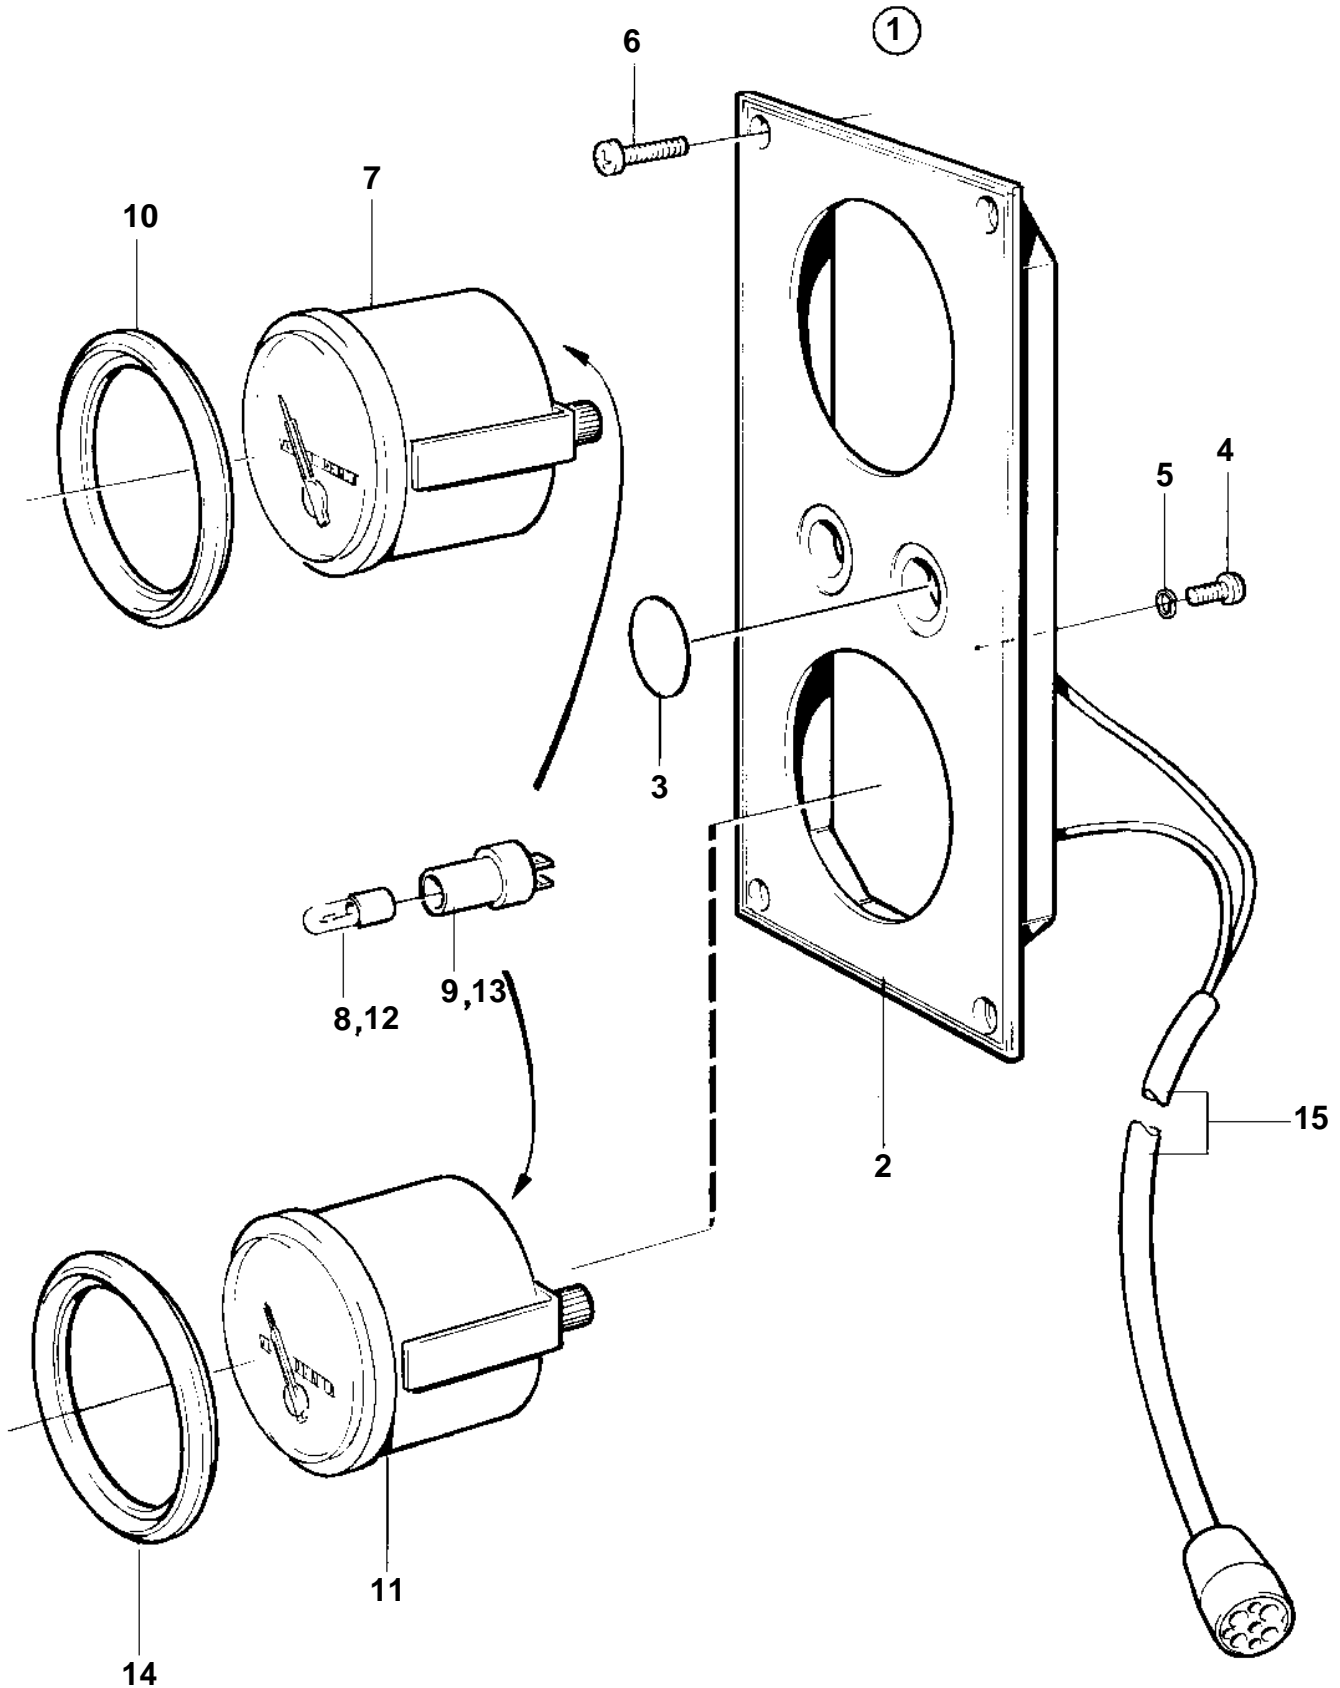

COMMON

COMMON

REF	PART NO.	QTY	DESCRIPTION	SEE SEC.	NOTES
1	846847	1	Instrument panel		REPLACED BY 849940 TAMD71A
	849940	1	Instrument panel		REPLACED BY 864049. Gold coloured stripe. TAMD71A
2		1	· Instrument panel		White coloured stripe.
3	828607	2	· · Cover plate		
4	949947	1	· · Screw		
5	941904	1	· · Spring washer		
6	828647	4	· · Screw		
7	873201	1	· Oil pressure gauge		(863936)
8	863946	1	· · Bulb		RED. For instrument of earlier production should white bulb 19923 and socket 808175 be mounted.
9	863945	1	· · Bulb socket		For instrument of earlier production should white bulb 19923 and socket 808175 be mounted.
10	858643	1	· Front ring		
11	863938	1	· Pressure gauge		0-2bar
12	863946	1	· · Bulb		RED
13	863945	1	· · Bulb socket		
14	858643	1	· Front ring		
15		1	· Cable trunk		
		X	Cables and terminals	124	
		X	Electrical materials	125	