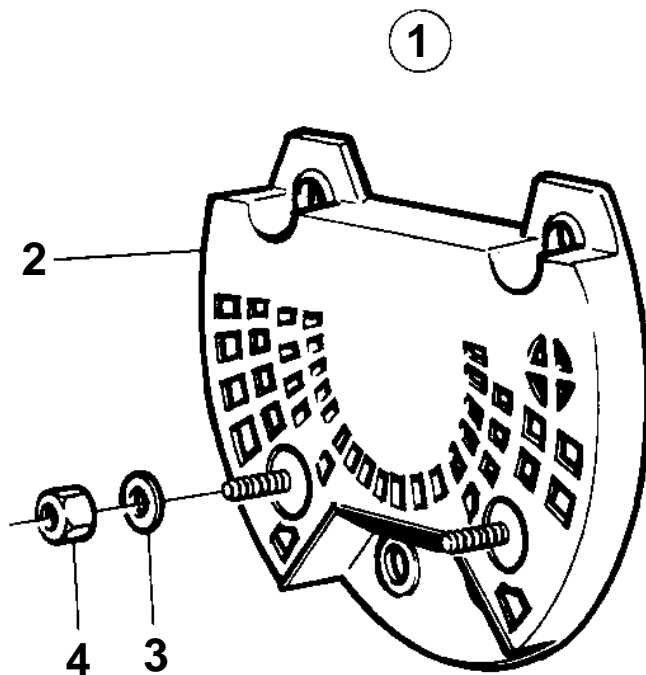

COMMON

10164

COMMON

REF	PART NO.	QTY	DESCRIPTION	NOTES
1	858968	1	Charge distributor	REPLACED BY 873120
2		1	• Charge distributor	
3	941906	2	• Spring washer	
4	955781	2	• Nut	