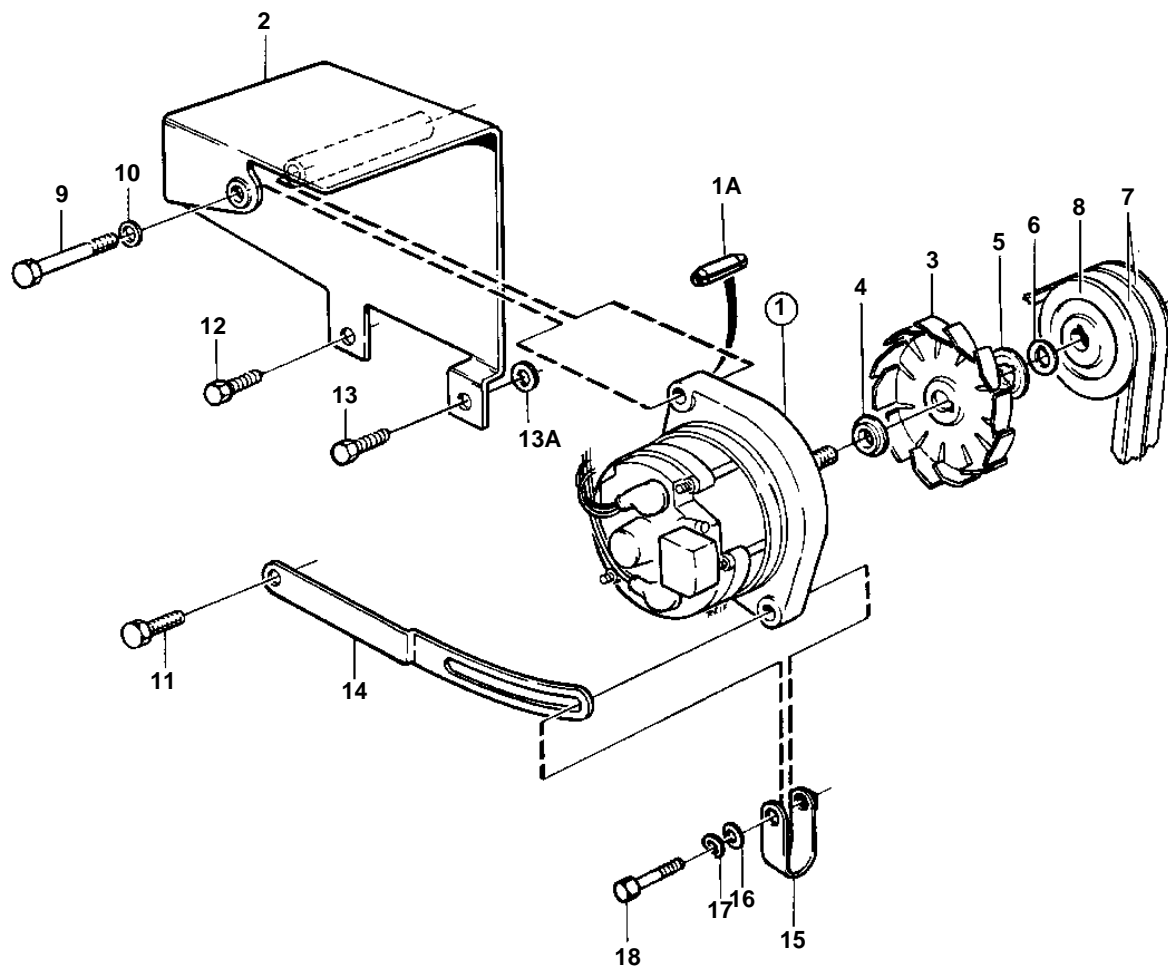

TAMD72A

11222

TAMD72A

REF	PART NO.	QTY	DESCRIPTION	SEE SEC.	NOTES
1	872018	1	Alternator		REPLACED BY 872235. For 12 voltage electric system.. Do not use the fan wich is included in complete alternator for engine TAMD61, TAMD62, TAMD71 and TAMD72. Correct fan is stated on the page referred to
				322	SN-XXXXXXXXXX/63493
	872235	1	Alternator		SNXXXXXXXXXX/63494-. For 12 voltage electric system.. Do not use the fan wich is included in complete alternator for engine TAMD61, TAMD62, TAMD71 and TAMD72. Correct fan is stated on the page referred to
	3803260	1	Alternator,exch		Exchange unit
				448	
	872021	1	Alternator		SN1101038359/XXXXX-. For 24 voltage electric system.. Do not use the fan wich is included in complete alternator for engine TAMD61, TAMD62, TAMD71 and TAMD72. Correct fan is stated on the page referred to
				127	
1A	1610144	1	Pin		
2	849454	1	Bracket		
3	848971	1	Fan		24V
		1	Fan kit		12V
4		1	· Spacer		
5		1	· Spacer		
6		1	· Washer		
7	967193	1	V-belt kit		
8	849617	1	Pulley		
9	970965	1	Screw		L=150mm
10	941908	1	Spring washer		
11	946173	1	Flange screw		
12	965183	1	Flange screw		
13	965190	1	Screw		
13A	960148	1	Washer		
14	830747	1	Tensioner		
15	466734	1	Tensioning eyelet		
16	955894	1	Washer		
17	960141	1	Washer		
18	947760	1	Flange screw		