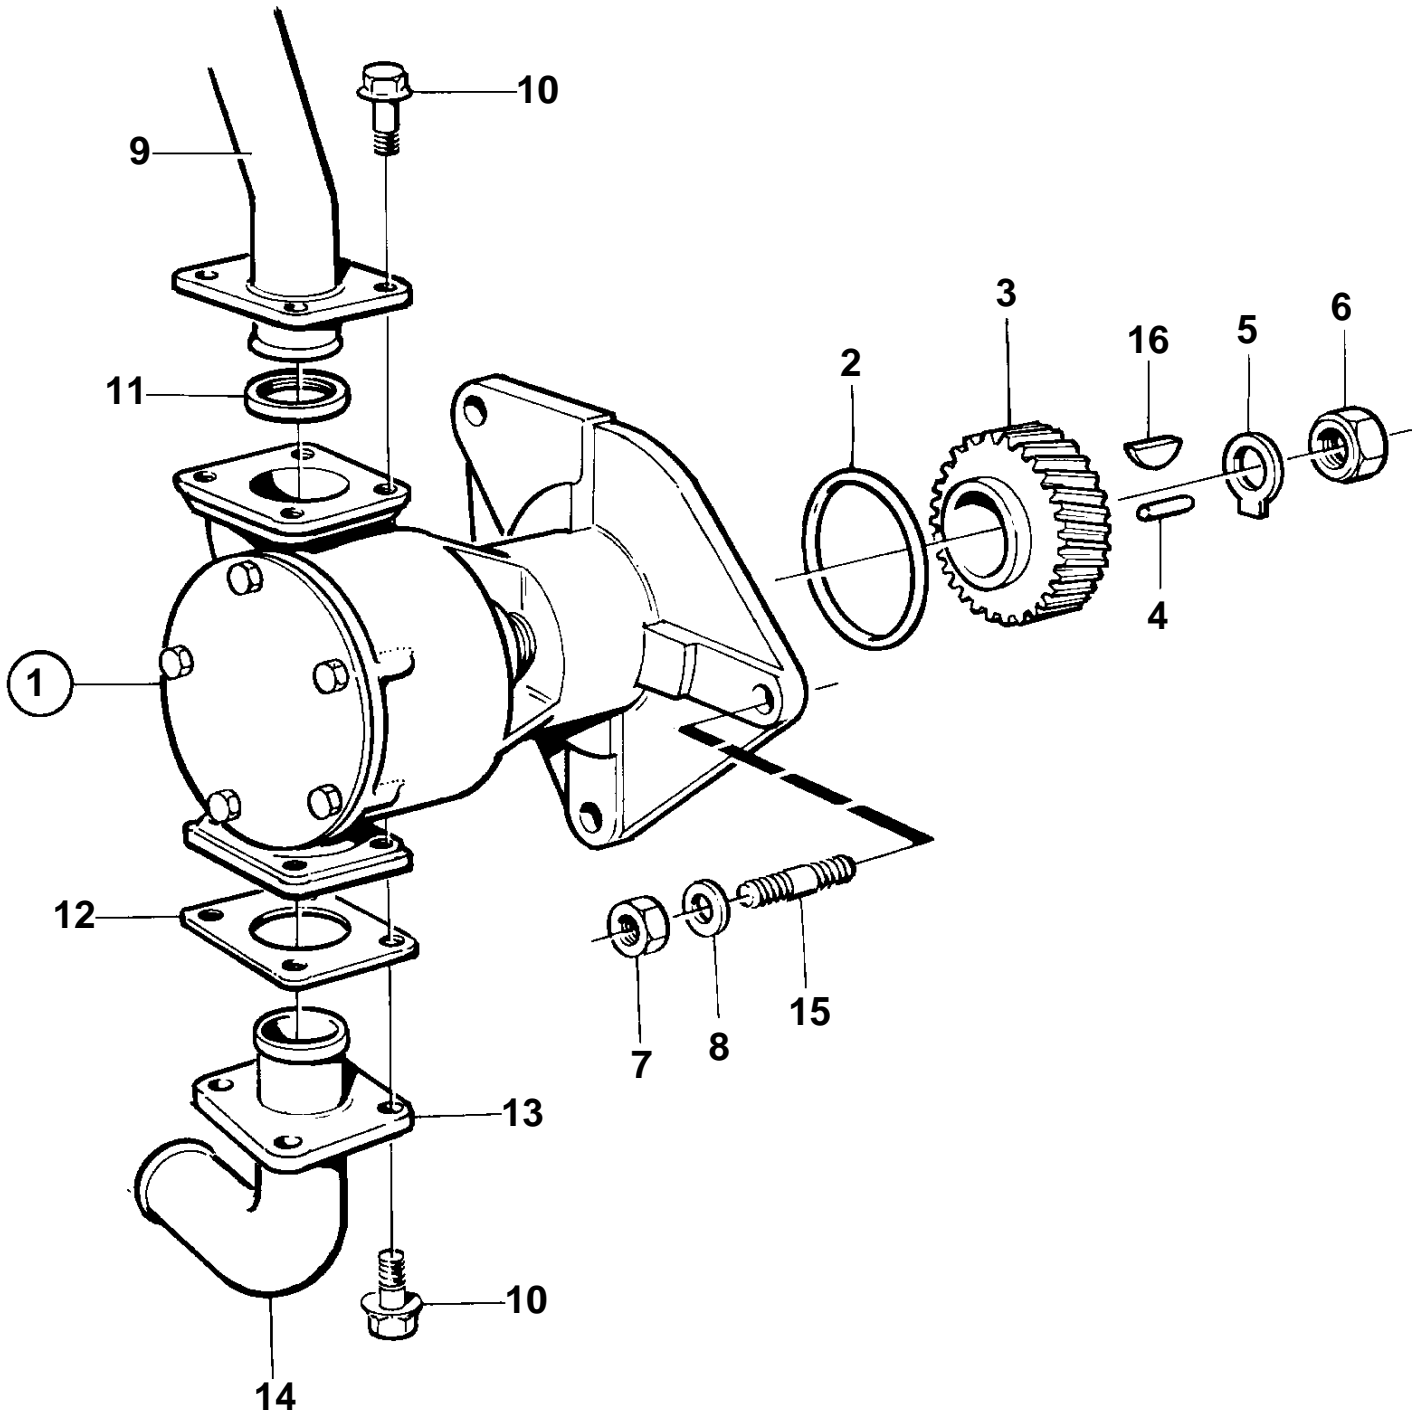

TAMD71A, TAMD72A

11155

## TAMD71A, TAMD72A

REF	PART NO.	QTY	DESCRIPTION	SEE SEC.	NOTES
1	865259	1	Sea water pump		TAMD71A
				561	
	866739	1	Sea water pump		TAMD72A
				561	
2	925257	1	O-ring		
3	820637	1	Gear		
4	950564	1	Pin		
5	942735	1	Lock washer		
6	955860	1	Nut		
7	971073	3	Nut		
8	941911	3	Spring washer		
9	864971	1	Coolant pipe		Sea water pump-heat exchanger.
10	946441	8	Screw		M10
11	864491	1	Gasket		
12	862592	1	Gasket		
13	842029	1	Flange		
14	848596	1	Hose attachment		
15	967951	3	Stud		SEE GROUP 21
16	942406	1	Key	561	