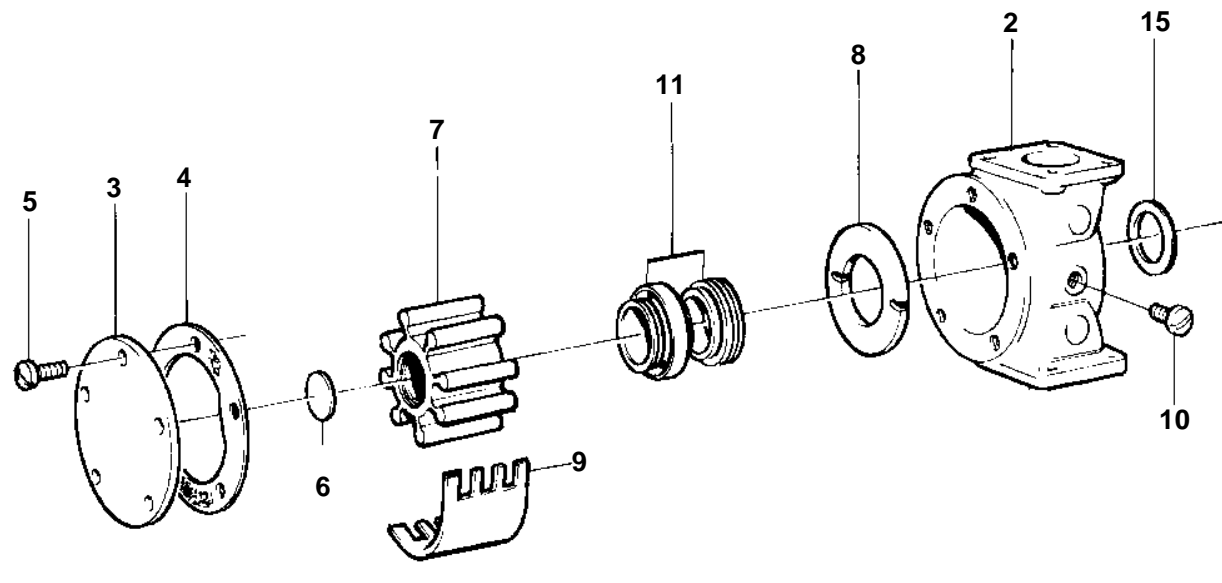

①

REF	PART NO.	QTY	DESCRIPTION	NOTES
1	846354	1	Sea water pump	
2		1	· Pump housing	
3	847228	1	· Cover	
4	825728	1	· Gasket	Included in impeller kit.
5	847229	5	· Screw	Included in overhaul kit.
6	812966	1	· Sealing washer	Included in impeller kit.
7		1	· Impeller	Included in impeller kit.
8	812959	1	· Washer	Included in overhaul kit.
9	827013	1	· Cam	
10	825730	1	· Screw	
11	812968	1	· Sealing ring	
12	845969	1	· Bearing housing	
13	940135	4	· Screw	
14	941907	4	· Spring washer	
15	812964	1	· Deflector	Included in overhaul kit.
16	847230	2	· Lock ring	Included in overhaul kit.
17	11013	2	· Ball bearing	Included in overhaul kit.
18	825735	1	· Lock ring	Included in overhaul kit.
19	825978	1	· Shaft	
20	845795	1	· Sealing ring	Included in overhaul kit.
21	875736	1	Impeller kit	SEE GROUP 99
	875737	1	Overhaul kit	SEE GROUP 99