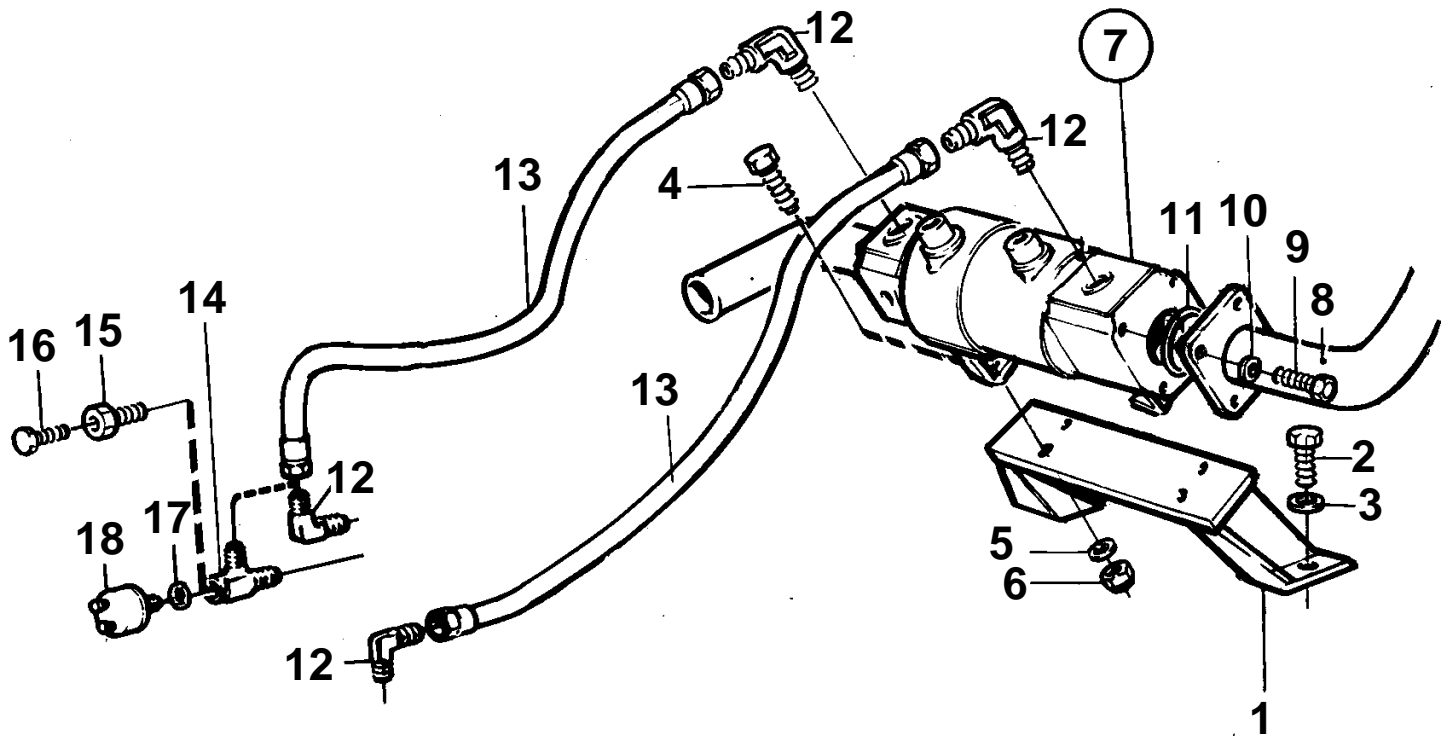

TAMD71A

16336

## TAMD71A

REF	PART NO.	QTY	DESCRIPTION	SEE SEC.	NOTES
1	848098	1	Bracket		
2	970971	2	Screw		
3	940280	2	Spring washer		
4	955295	4	Screw		
5	941907	4	Spring washer		
6	955782	4	Nut		
7		1	Oil cooler		
8		1	Coolant pipe	764 2368	
9	970947		Screw		
10	941908	4	Spring washer		
11	864491	1	Gasket		
12	837063	4	Elbow union		
13	848351	2	Hose		L=770mm
14	842717	1	Nipple		
15	16381	1	Reduction nipple		
16	180759	1	Plug		
17	947624	1	Gasket		
18	866840	1	Pressure sensor		0-30bar (837781) SEE GROUP 30