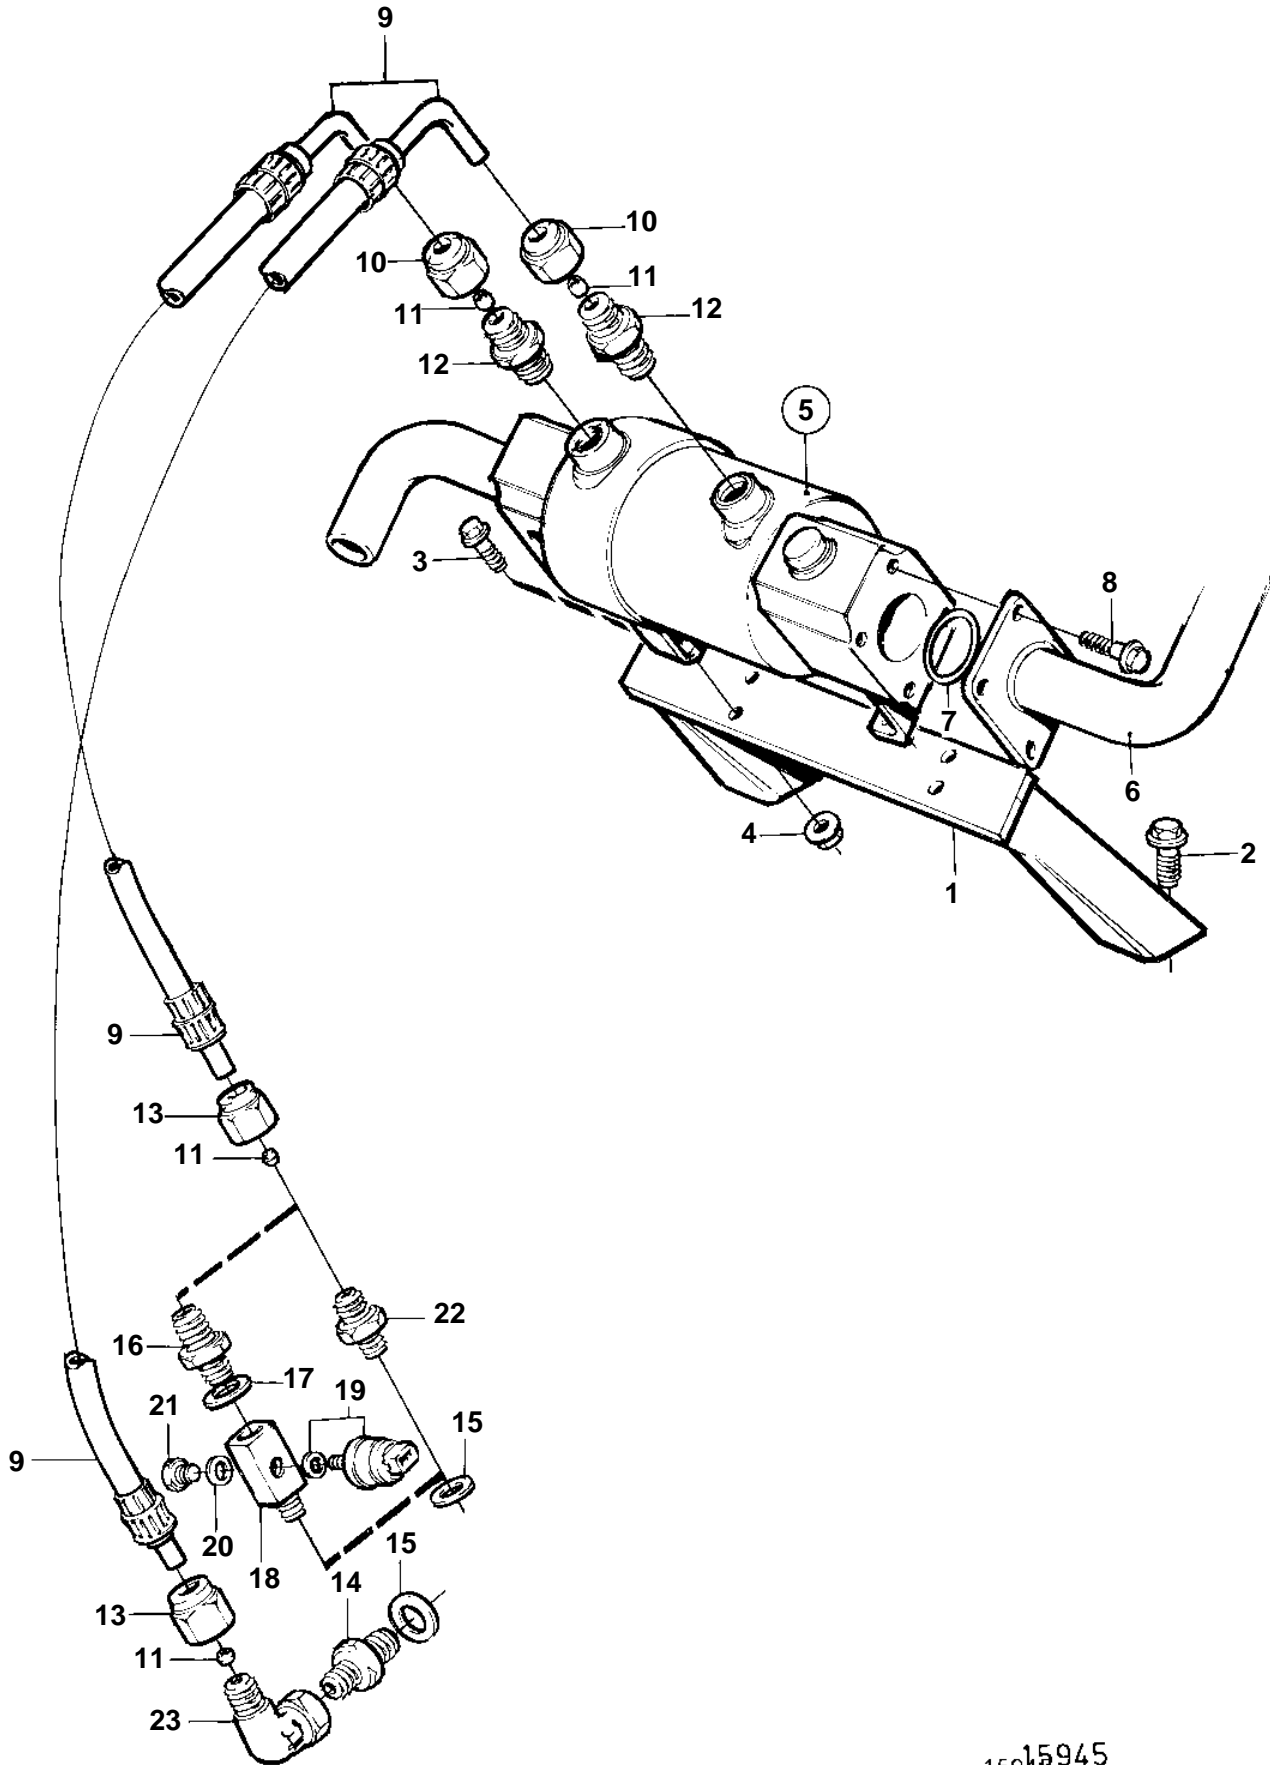

TAMD71A, TAMD72A

15945

TAMD71A, TAMD72A

REF	PART NO.	QTY	DESCRIPTION	SEE SEC.	NOTES
1	864869	1	Bracket		
2	965191	2	Screw		
3	945444	4	Flange screw		M8x25mm
4	948645	4	Lock nut		
5	864207	1	Oil cooler		
				764	
6	864972	1	Coolant pipe		TAMD71A
				2368	
	864945	1	Coolant pipe		TAMD72A
				865	
7	864491	1	Gasket		
8	946441	4	Screw		
9	848254	2	Hose		L=660mm
10	941331	2	Nut		
11	956970	4	Ferrule		
12	968132	2	Nipple		
13	956984	2	Nut		
14	963948	1	Nipple		
15	11996	2	Gasket		
16	963959	1	Nipple		
17	947623	1	Gasket		
18	864064	1	Nipple		
19		1	Pressure sensor		SEE GROUP 30
		1	Gasket		SEE GROUP 30
20	947624	1	Gasket		
21	960632	1	Plug		
22	963948	1	Nipple		
23	964016	1	Nipple		