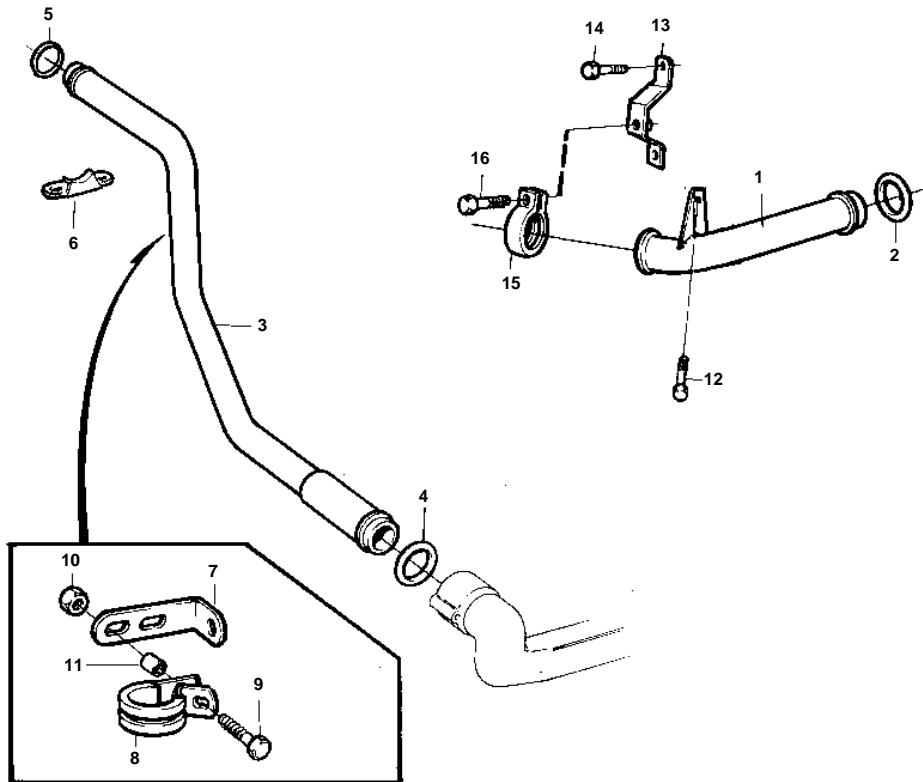

TAMD71A

10560

TAMD71A

REF	PART NO.	QTY	DESCRIPTION	NOTES
1	864033	1	Coolant pipe	(862035)
2	466740	1	Sealing ring	
3	849924	2	Tube	
4	864723	1	Sealing ring	
5	466739	1	Sealing ring	
6	864918	1	Retainer	
7	965561	1	Bracket	(965555)
8	967645	1	Clamp	
9	948356	1	Screw	
10	945407	1	Flange nut	
11	843075	1	Sleeve	
12	945444	1	Flange screw	EARLY TYPE
13		1	Bracket	EARLY TYPE
14	946440	2	Flange screw	EARLY TYPE
15	945734	1	Clamp	EARLY TYPE
16	946544	1	Flange screw	