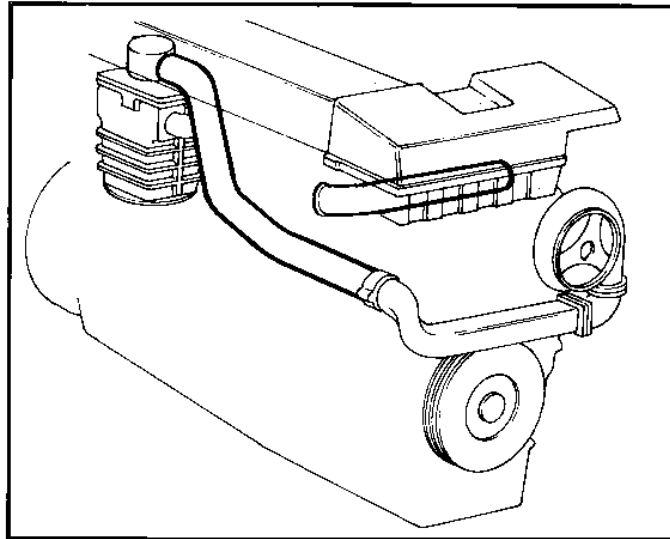

TAMD71A

10560

TAMD71A

REF	PART NO.	QTY	DESCRIPTION	NOTES
1	864033	1	Coolant pipe	(862035)
2	466740	1	Sealing ring	
3	849924	2	Tube	
4	864723	1	Sealing ring	
5	466739	1	Sealing ring	
6	864918	1	Retainer	
7	965561	1	Bracket	(965555)
8	967645	1	Clamp	
9	948356	1	Screw	
10	945407	1	Flange nut	
11	843075	1	Sleeve	
12	945444	1	Flange screw	EARLY TYPE
13		1	Bracket	EARLY TYPE
14	946440	2	Flange screw	EARLY TYPE
15	945734	1	Clamp	EARLY TYPE
16	946544	1	Flange screw	