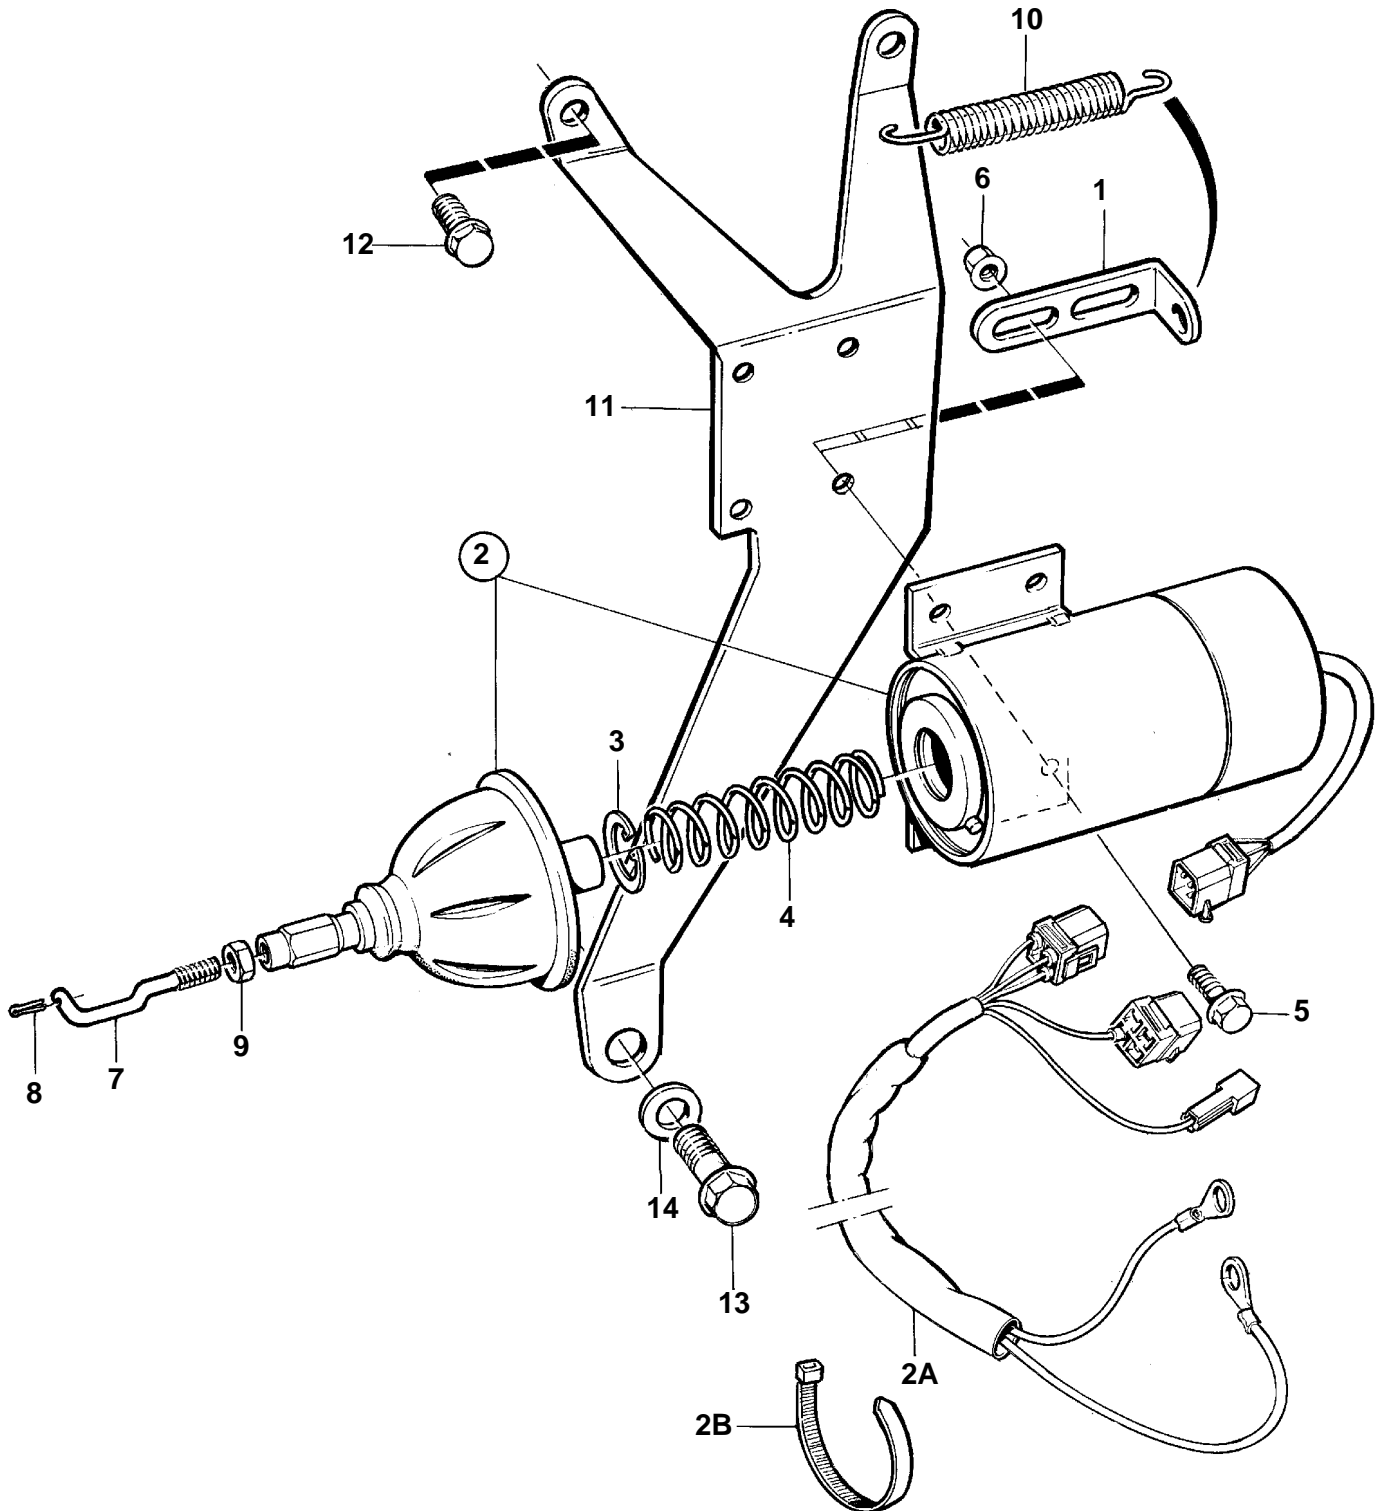

TAMD72A

TAMD72A

REF	PART NO.	QTY	DESCRIPTION	SEE SEC.	NOTES
1	965556	1	Bracket		
2	876592	1	Control magnet kit		12V, EARLY TYPE
	876788	1	Control magnet kit		12V, LATE TYPE
	876593	1	Control magnet kit		24V, EARLY TYPE
	876789	1	Control magnet kit		24V, LATE TYPE
2A	873638	1	Cable kit		LATE TYPE
2B	948211	1	Strip clamp		
3		1	Snap ring		
4	843401	1	Return spring		
5	946544	4	Flange screw		
6	945407	4	Flange nut		
7	865040	1	Pull rod		
8	17253	1	Cotter pin		
9	955782	1	Nut		
10	819809	1	Tension spring	623	
11	865204	1	Bracket		
12	946440	2	Flange screw		
13	946471	1	Screw		SEE GROUP 23
14	190509	1	Washer		SEE GROUP 23