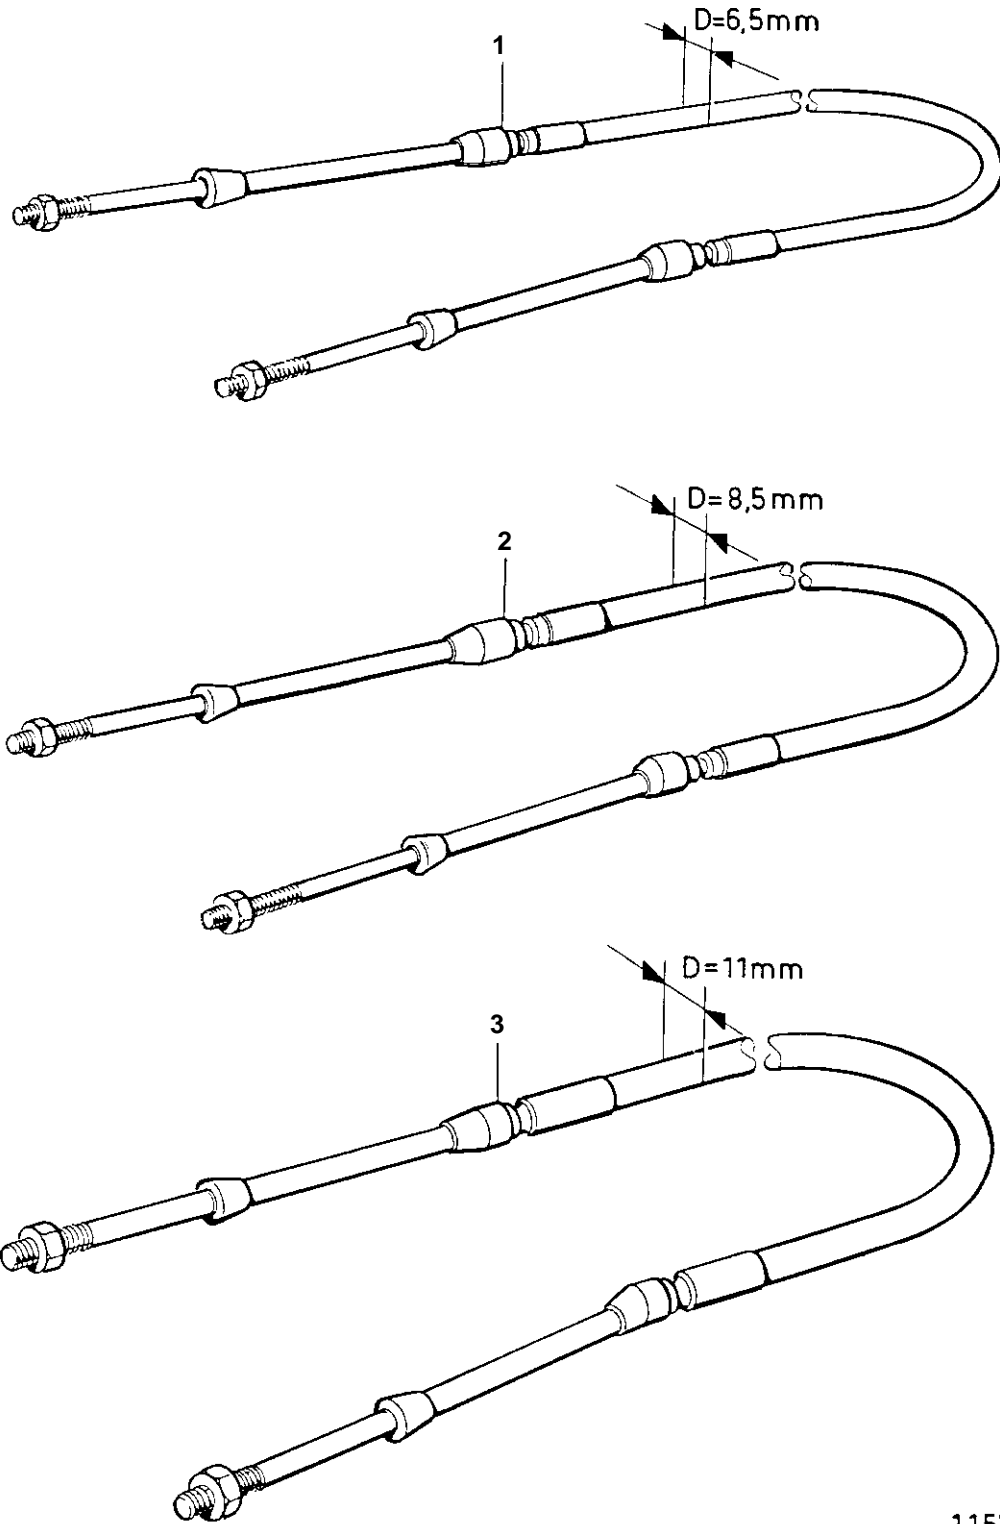

COMMON

11576

COMMON

REF	PART NO.	QTY	DESCRIPTION	NOTES
3	1140109	1	Control cable	L=6,00m
	1140110	1	Control cable	L=6,50m
	1140111	1	Control cable	L=7,00m
	1140112	1	Control cable	L=7,50m
	1140113	1	Control cable	L=8,00m
	1140114	1	Control cable	L=8,50m
	1140115	1	Control cable	L=9,00m
	1140116	1	Control cable	L=9,50m
	1140117	1	Control cable	L=10,00m
	1140118	1	Control cable	L=11,00m
	1140119	1	Control cable	L=12,00m
	1140120	1	Control cable	L=13,00m
	1140121	1	Control cable	L=14,00m
	1140122	1	Control cable	L=15,00m