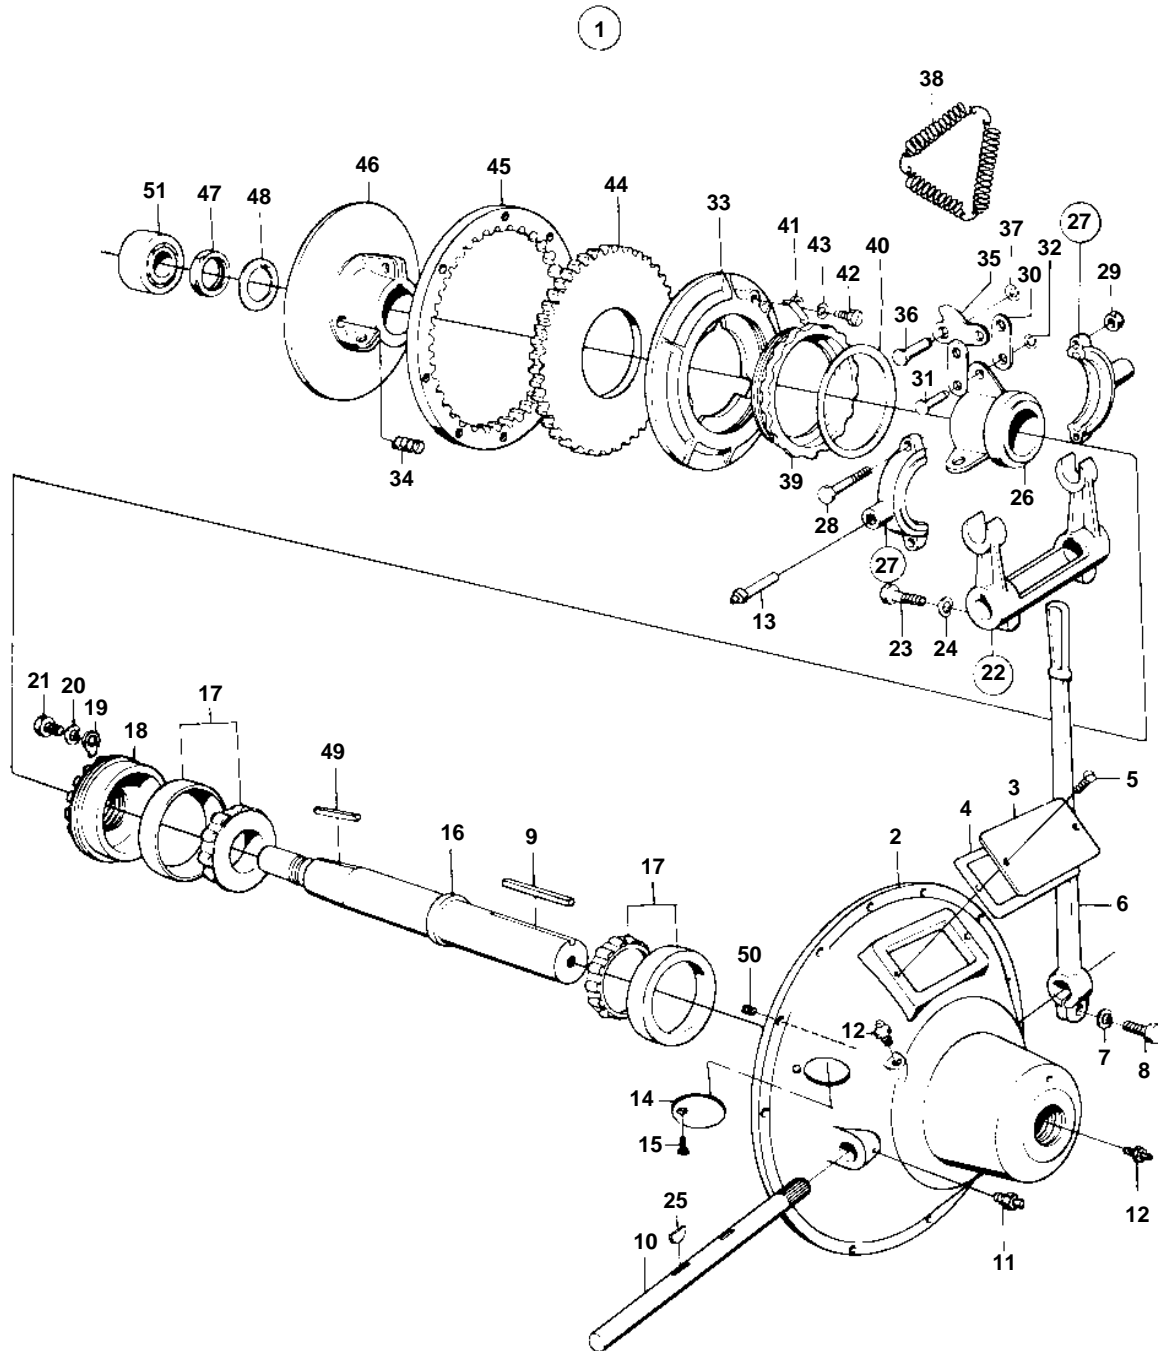

TAMD71A

2369

TAMD71A

REF	PART NO.	QTY	DESCRIPTION	NOTES
1	820802	1	Clutch	PTA41025
2		1	Housing	
3		1	Sign	
4		1	Gasket	
5	950044	2	Screw	
6		1	Control lever	
7	942336	1	Spring washer	
8	940162	1	Screw	
9		1	Key	
10		1	Control shaft	
11		2	Lubricating nipple	
12		2	Lubricator	
13	815387	1	Lubricator	
14		1	Cover	
15		1	Screw	
16	815331	1	Shaft	SO
17	815329	2	Roller bearing	
18		1	Bearing	
19		1	Lock plate	
20	941907	1	Spring washer	
21	940113	1	Screw	
22	815324	1	Release fork	SO
23	955535	2	Screw	
24	942336	2	Spring washer	
25	815320	2	Woodruff key	SO
26	815375	1	Engaging sleeve	
27	864617	1	Bearing	
28	955662	2	Screw	
29	950373	2	Nut	
30	815371	6	Link	
31	815361	3	Pin	
32	815359	3	Lock ring	
33	815385	1	Pressure plate	
34	815369	3	Spring	
35	815370	3	Lever	
36	815362	3	Pin	
37	815358	3	Lock ring	
38	815382	1	Spring	
39	825593	1	Nut	
40	825594	1	Washer	
41	815378	1	Lock	
42		1	Screw	
43	940155	1	Lock washer	
44	815354	1	Disc	
45	815353	1	Gear ring	
46	815363	1	Clutch body	
47	815327	1	Nut	
48	815328	1	Washer	
49	815396	1	Key	
50		1	Screw	
51	815338	1	Ball bearing	