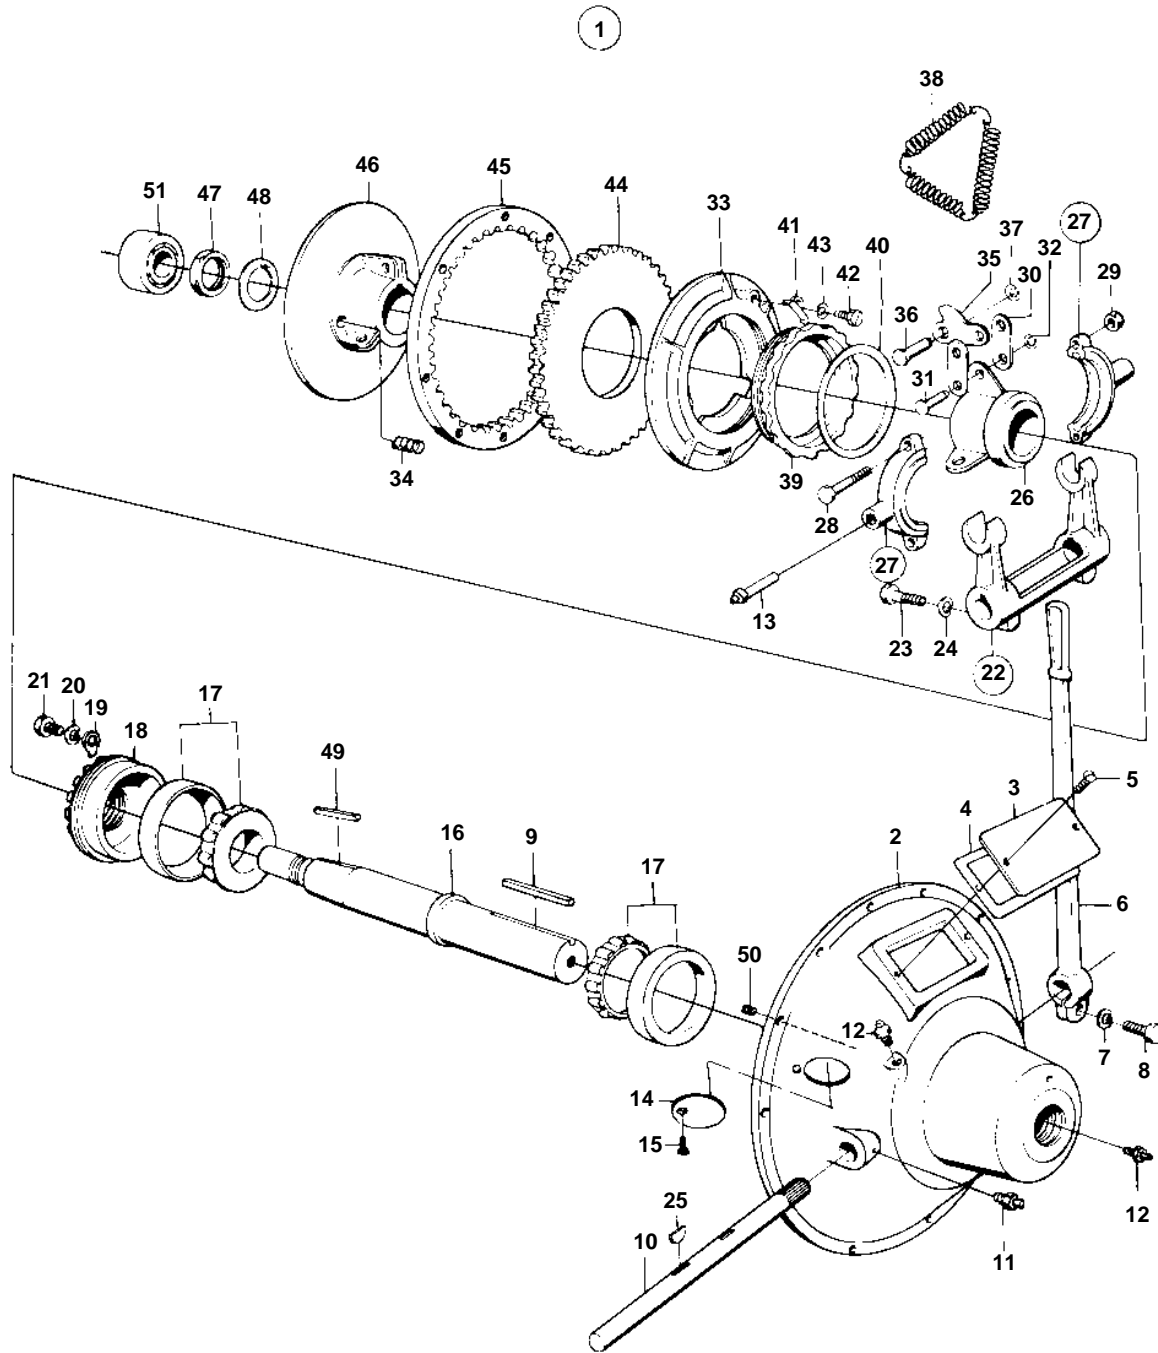

TAMD71A

2369

TAMD71A

REF	PART NO.	QTY	DESCRIPTION	NOTES
1	820802	1	Clutch	PTA41025
2		1	Housing	
3		1	Sign	
4		1	Gasket	
5	950044	2	Screw	
6		1	Control lever	
7	942336	1	Spring washer	
8	940162	1	Screw	
9		1	Key	
10		1	Control shaft	
11		2	Lubricating nipple	
12		2	Lubricator	
13	815387	1	Lubricator	
14		1	Cover	
15		1	Screw	
16	815331	1	Shaft	SO
17	815329	2	Roller bearing	
18		1	Bearing	
19		1	Lock plate	
20	941907	1	Spring washer	
21	940113	1	Screw	
22	815324	1	Release fork	SO
23	955535	2	Screw	
24	942336	2	Spring washer	
25	815320	2	Woodruff key	SO
26	815375	1	Engaging sleeve	
27	864617	1	Bearing	
28	955662	2	Screw	
29	950373	2	Nut	
30	815371	6	Link	
31	815361	3	Pin	
32	815359	3	Lock ring	
33	815385	1	Pressure plate	
34	815369	3	Spring	
35	815370	3	Lever	
36	815362	3	Pin	
37	815358	3	Lock ring	
38	815382	1	Spring	
39	825593	1	Nut	
40	825594	1	Washer	
41	815378	1	Lock	
42		1	Screw	
43	940155	1	Lock washer	
44	815354	1	Disc	
45	815353	1	Gear ring	
46	815363	1	Clutch body	
47	815327	1	Nut	
48	815328	1	Washer	
49	815396	1	Key	
50		1	Screw	
51	815338	1	Ball bearing	