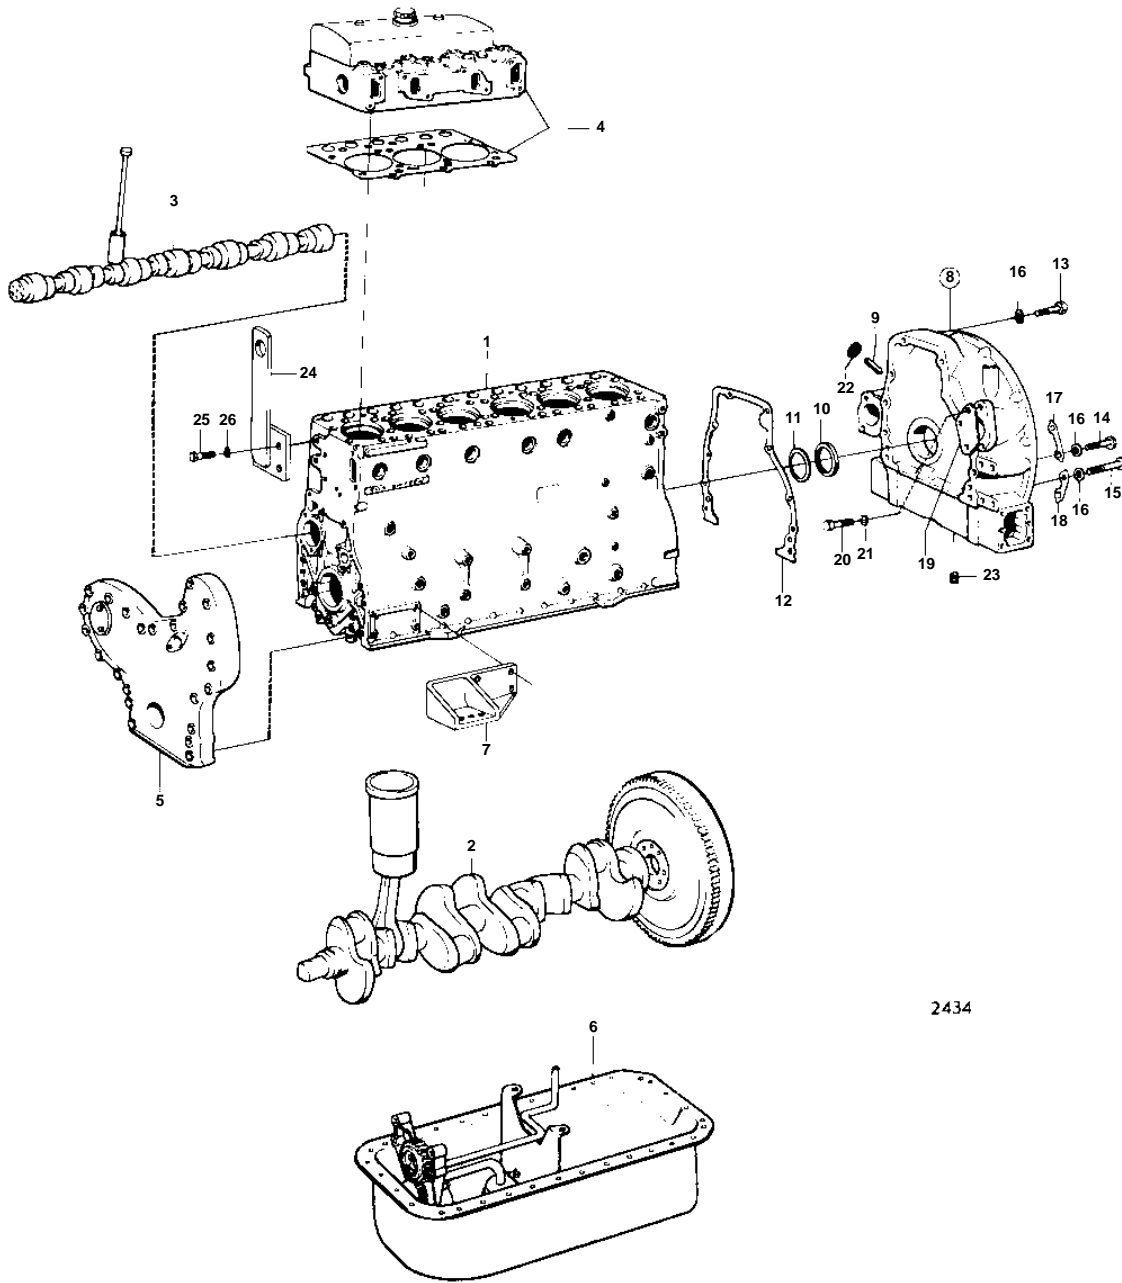

TAMD70D,AQD70D

2434

TAMD70D,AQD70D

REF	PART NO.	QTY	DESCRIPTION	SEE SEC.	NOTES
1		1	CYLINDER BLOCK	02A-0400	
2		1	CRANKSHAFT AND RELATED PARTS	02A-0575	
					*
3		1	CAMSHAFT	02A-0750	
4		2	CYLINDER HEAD	02A-0950	
5		1	TIMING GEAR COVER AND GEAR	02A-1150	
					*
6		1	LUBRICATING SYSTEM	02A-1750	
7		1	ENGINE MOUNTS	02A-2750	
8	821790	1	Flywheel housing		
	847320	1	Flywheel housing		SEATING FOR ENGINE BRACKET PLACED ABOVE THE CENTRE LINE OF CRANKSHAFT.
9	404069	1	• Setting indicator		
10	471056	1	Seal		
11	821766	1	Spacer ring		
12	420167	1	Gasket	IK	
13	955581	2	Screw		
14	955580	6	Screw		
15	955583	2	Screw		
16	120196	10	Washer		
17	941466	2	Lock washer		
18	941464	2	Lock washer		
19	423081	1	Flange		
20	940133	3	Screw		
21	942336	3	Spring washer		
22	61822	1	Rubber plug		
23	952357	1	Plug		
24		1	LIFTING ARM		
25	955561	2	Screw		
26	940280	2	Spring washer		