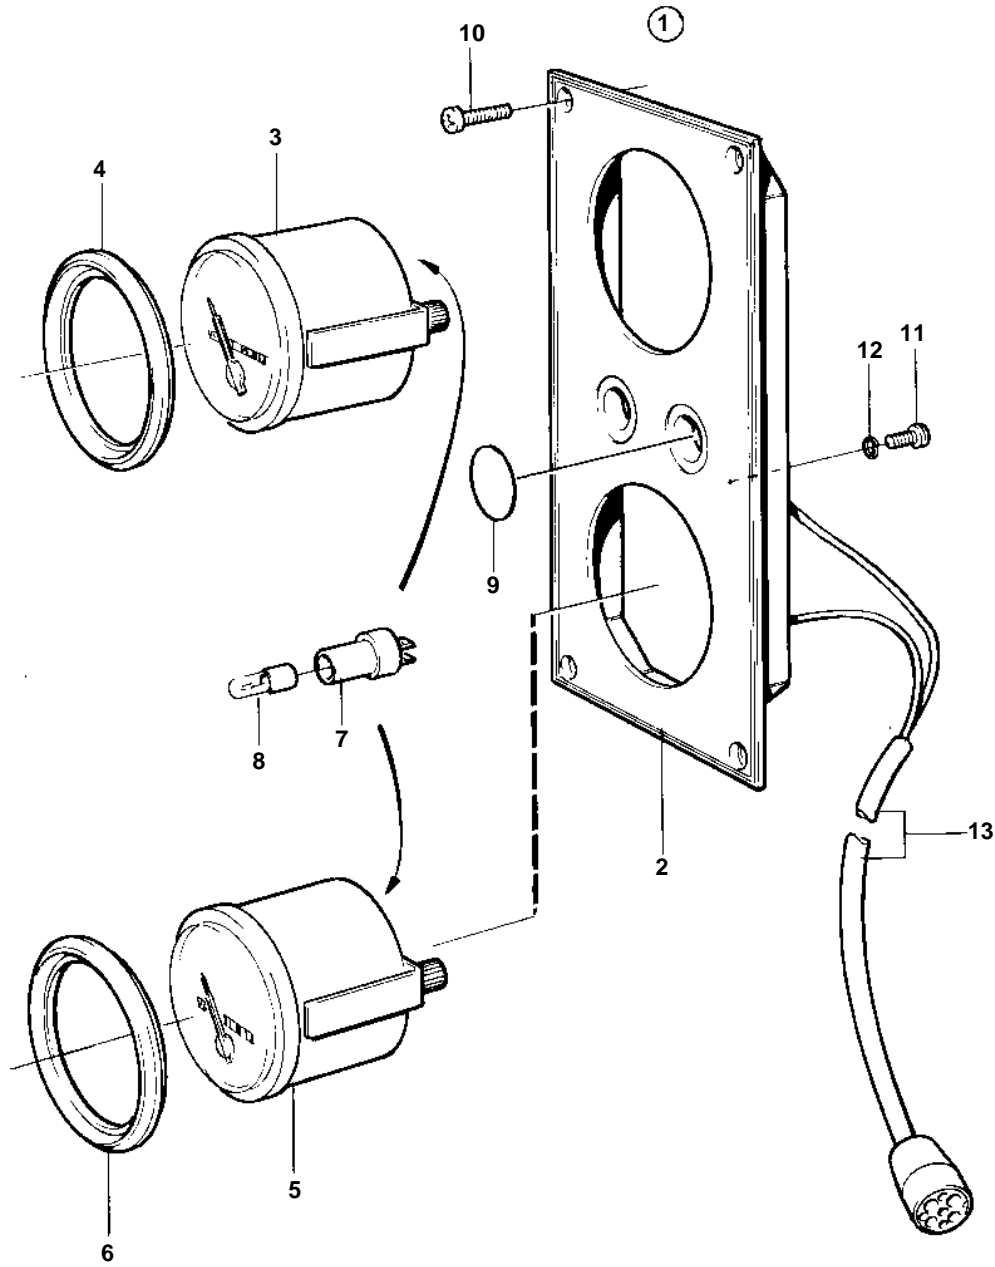

COMMON

7421

**COMMON**

REF	PART NO.	QTY	DESCRIPTION	NOTES
1	849940	1	Instrument panel	12 V
2	858650	1	· Instrument panel	
3	828621	1	· Oil pressure gauge	12 V
4	858643	1	· Front ring	
5	828625	1	· Pressure gauge	12 V
6	858643	1	· Front ring	
7	808175	2	· Bulb socket	
8	19923	2	· Bulb	12 V
9	828607	2	· Cover plate	
10	828647	4	· Screw	
11	949947	1	· Screw	
12	941904	1	· Spring washer	
13		1	· CABLE UNIT	TURBO COMPRESSOR - REVERSE GEAR