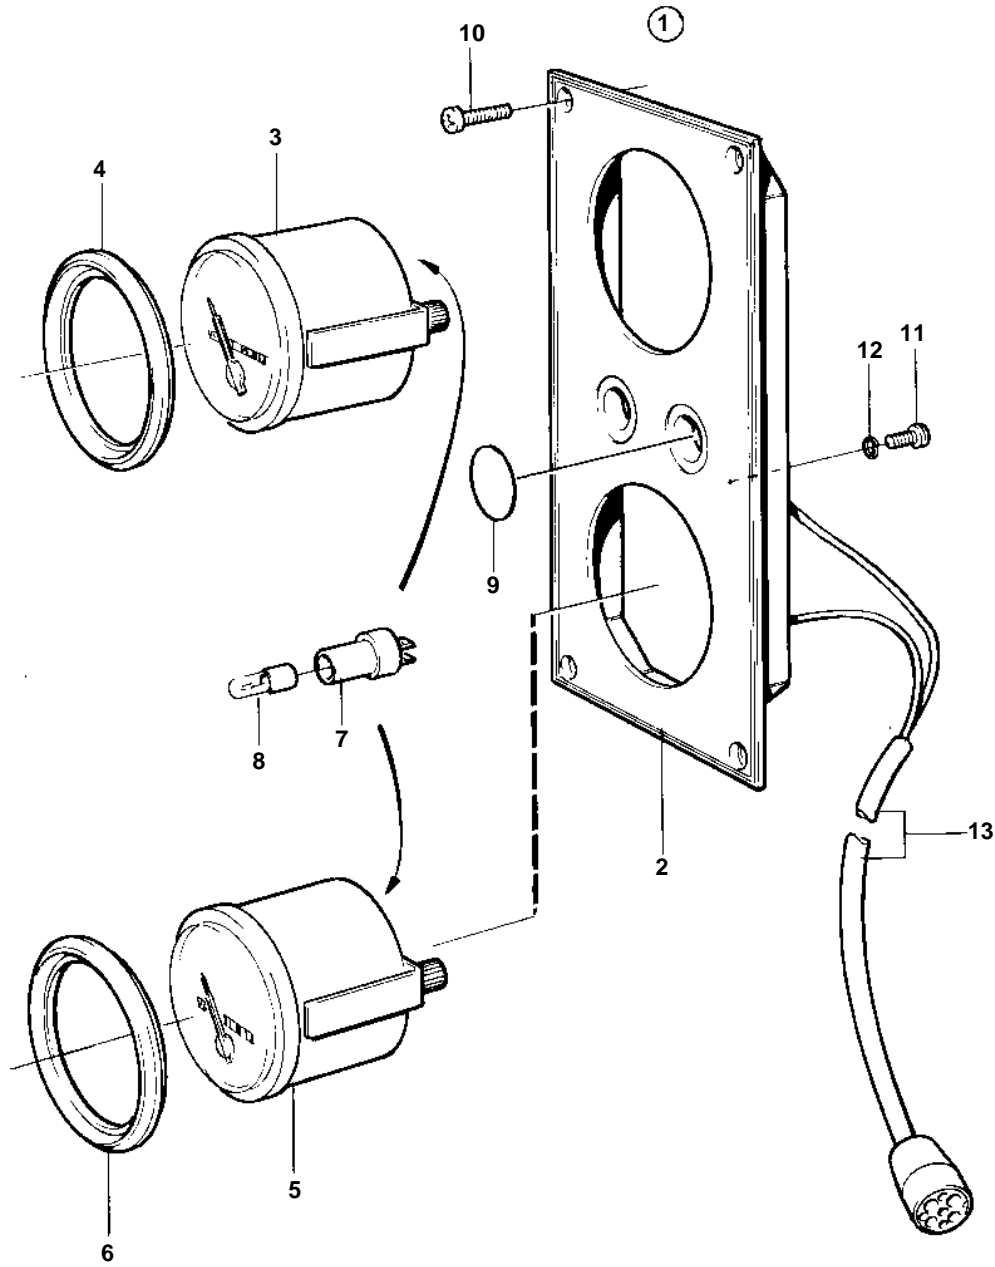

COMMON

7421

**COMMON**

REF	PART NO.	QTY	DESCRIPTION	NOTES
1	849939	1	Instrument panel	24 V
2	858650	1	· Instrument panel	
3	828622	1	· Oil pressure gauge	24 V
4	858643	1	· Front ring	
5	828626	1	· Pressure gauge	24 V
6	858643	1	· Front ring	
7	808175	2	· Bulb socket	
8	182059	2	· Bulb	24 V
9	828607	2	· Cover plate	
10	828647	4	· Screw	
11	949947	1	· Screw	
12	941904	1	· Spring washer	
13		1	· CABLE UNIT	TURBO COMPRESSOR - REVERSE GEAR