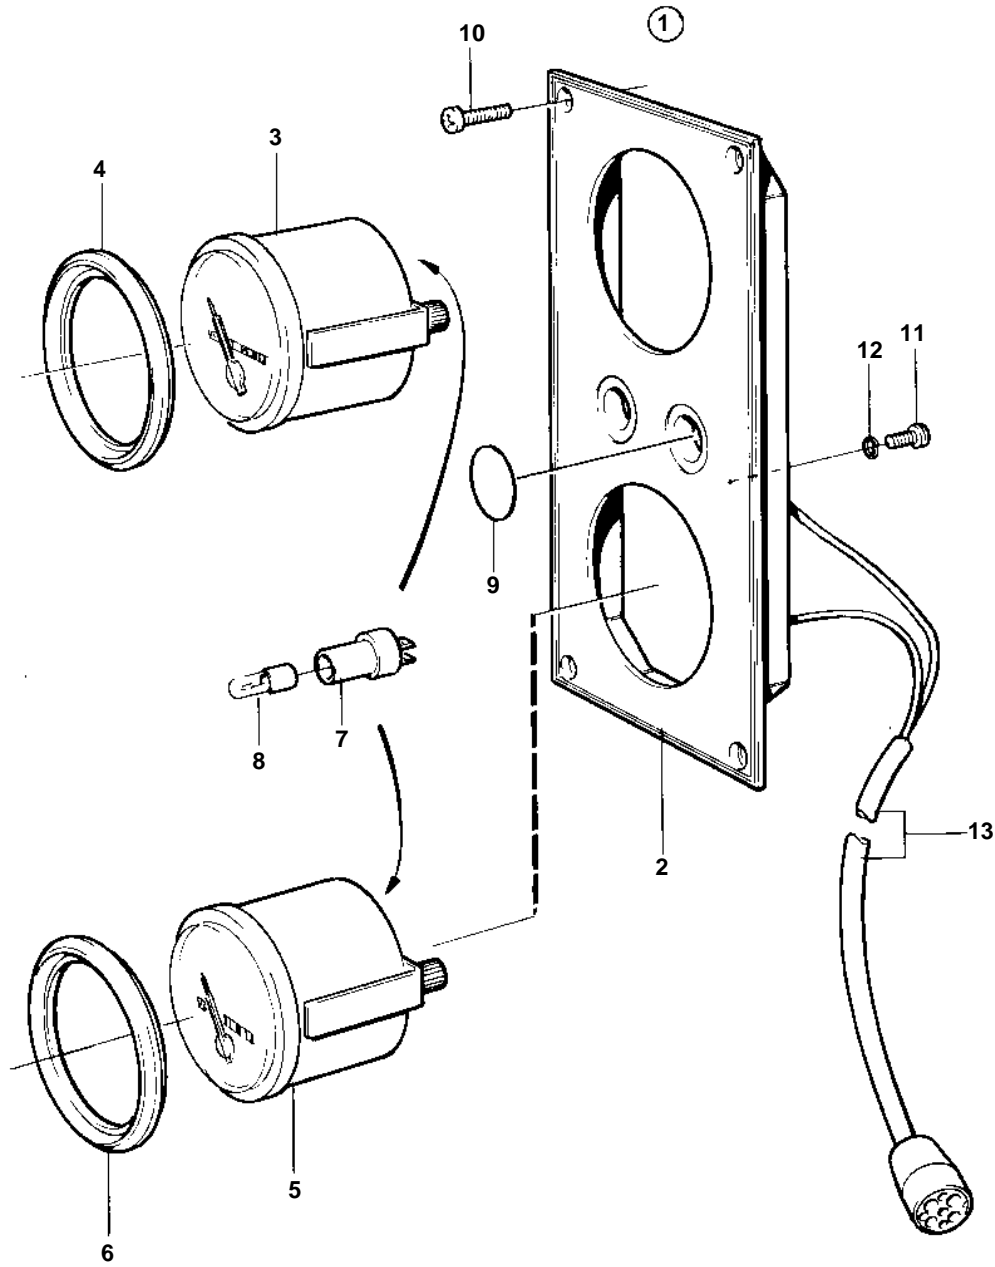

COMMON

7421

COMMON

REF	PART NO.	QTY	DESCRIPTION	NOTES
1	846847	1	Instrument panel	12 V REPL BY 849940
2	828604	1	· Instrument panel	
3	828621	1	· Oil pressure gauge	12 V
4	828542	1	· Front ring	
5	828625	1	· Pressure gauge	12 V
6	828542	1	· Front ring	
7	808175	2	· Bulb socket	
8	19923	2	· Bulb	12 V
9	828607	2	· Cover plate	
10	828647	4	· Screw	
11	949947	1	· Screw	
12	941904	1	· Spring washer	
13		1	· CABLE UNIT	TURBO COMPRESSOR - REVERSE GEAR