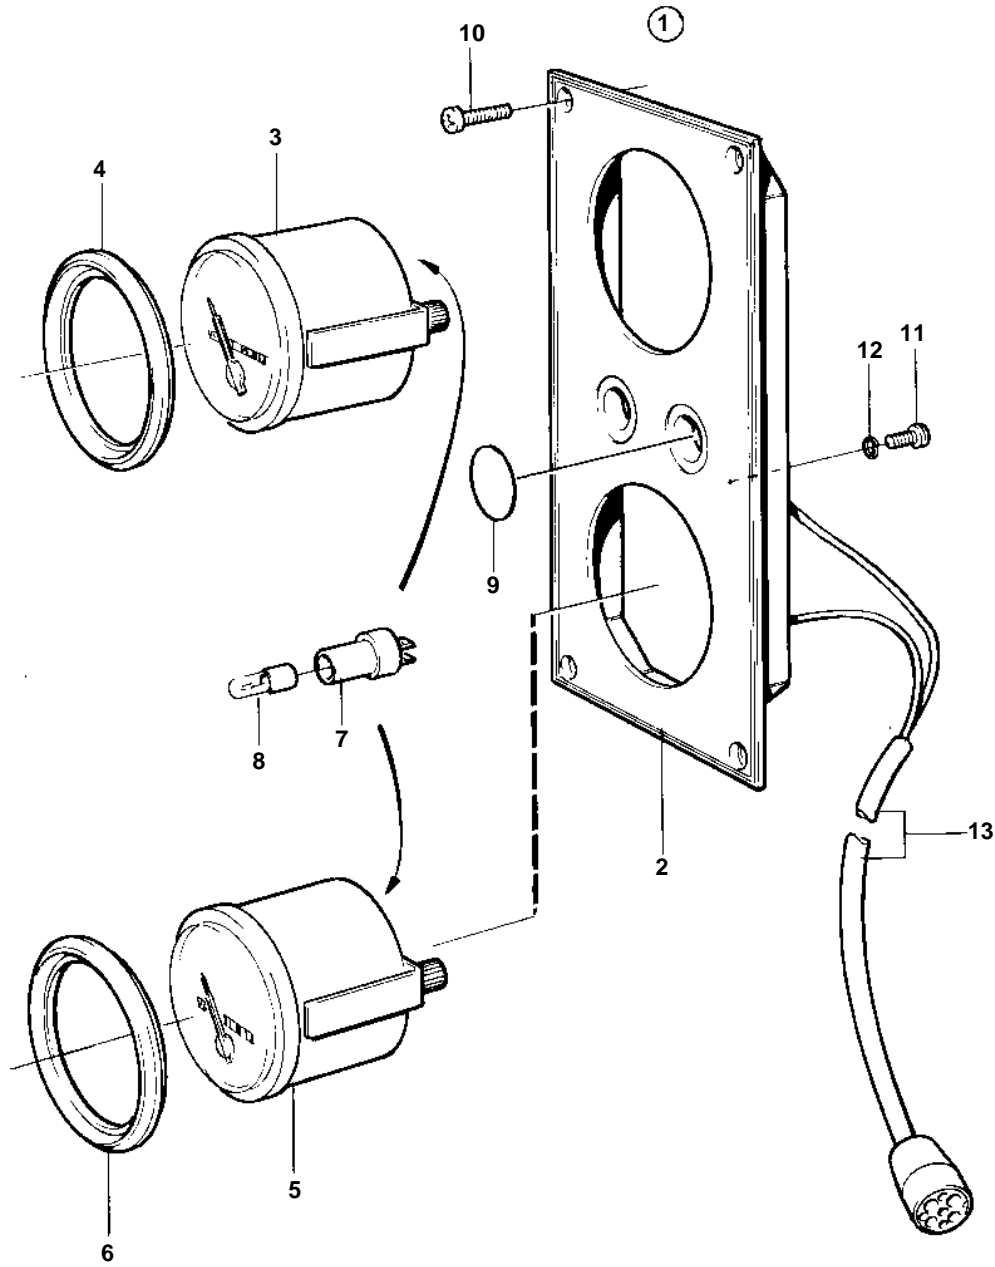

COMMON

7421

COMMON

REF	PART NO.	QTY	DESCRIPTION	NOTES
1	846803	1	Instrument panel	24 V REPL BY 849939
2	828604	1	· Instrument panel	
3	828622	1	· Oil pressure gauge	24 V
4	828542	1	· Front ring	
5	828626	1	· Pressure gauge	24 V
6	828542	1	· Front ring	
7	808175	2	· Bulb socket	
8	182059	2	· Bulb	24 V
9	828607	2	· Cover plate	
10	828647	4	· Screw	
11	949947	1	· Screw	
12	941904	1	· Spring washer	
13		1	· CABLE UNIT	TURBO COMPRESSOR - REVERSE GEAR