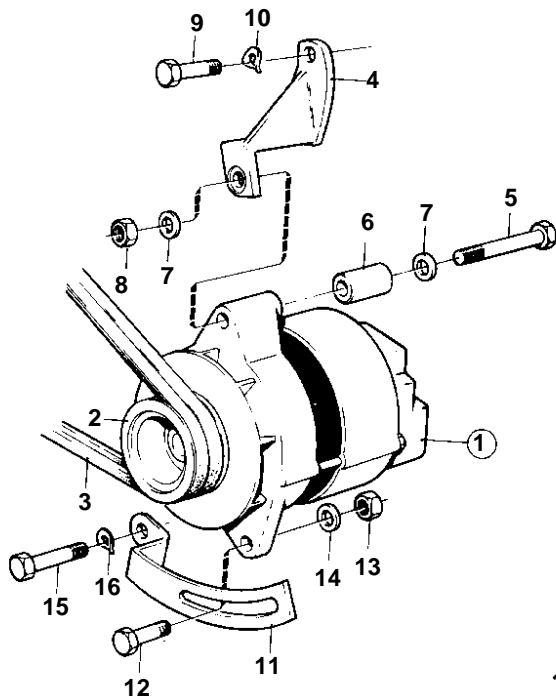

TAMD70D,AQD70D

7965

TAMD70D,AQD70D

REF	PART NO.	QTY	DESCRIPTION	SEE SEC.	NOTES
1	827348	1	Alternator		12V 38A REPL BY 847604
				030-1250	
	847604	1	Alternator		14V35A
				030-1340	
	827349	1	Alternator		24V25A REPL BY 847561
				030-1250	
	847561	1	Alternator		28V30A
				030-1340	
2	822573	1	Pulley		FOR ALTERNATOR 827348 AND 827349
	841812	1	Pulley		FOR GENERATOR 847604 AND 847561
3	958350	1	V-belt set		
4	824333	1	Bracket		
5	959806	1	Screw		
6	824334	1	Spacer sleeve		
7	955896	2	Washer		
8	950355	1	Nut		
9	940161	2	Screw		
10	941907	2	Spring washer		
11	838073	1	Tensioner		
12	940186	1	Screw		
13	950353	1	Lock nut		
14	191172	1	Washer		
15	955533	1	Screw		
16	941907	1	Spring washer		
17	847605	1	Regulator		12V MO-XXXX/26391
18	847605	1	Regulator		12V MOXXXX/26392-
19	950031	3	Screw		
20	956076	2	Screw		
21	941906	3	Spring washer		
22	941905	2	Spring washer		
23	4803292	1	Charge regulator		24V
23A	845976	1	Cable trunk		
24	956092	3	Screw		
25	941906	6	Spring washer		
26	956091	3	Screw		
27	899709	3	Vibration damper		
28	824354	1	Bracket		
29	940186	2	Screw		
30	941907	2	Spring washer		
31	823649	1	Protecting plate		