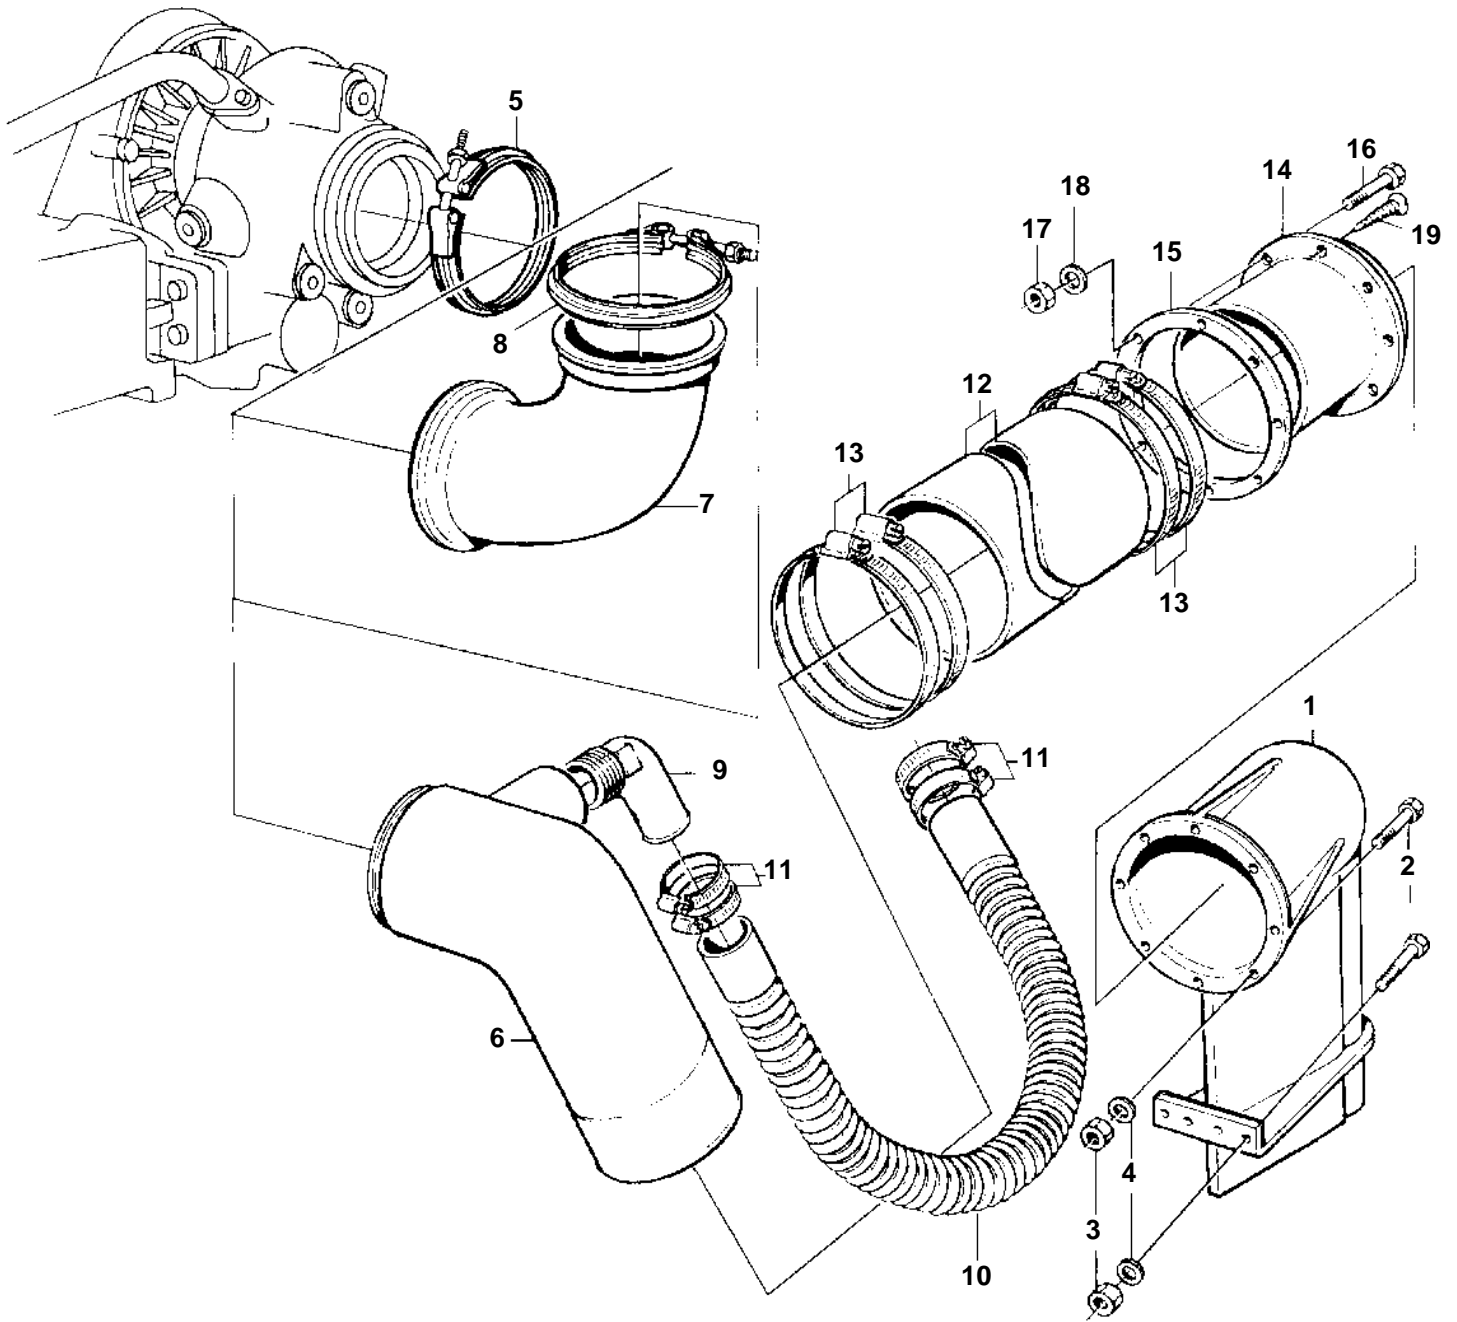

TAMD63L-A, TAMD63L-B, TAMD63P-A, TAMD74C-A, TAMD74L-A, TAMD74P-A, TAMD74C-B, TAMD74L-B, TAMD74P-B

17943

TAMD63L-A, TAMD63L-B, TAMD63P-A, TAMD74C-A, TAMD74L-A, TAMD74P-A, TAMD74C-B, TAMD74L-B, TAMD74P-B

REF	PART NO.	QTY	DESCRIPTION	NOTES
1	836823	1	Muffler	
2		16	Screw	
3	940190	16	Nut	
4	940191	16	Washer	
5	865013	1	Clamp	
6	3830988	1	Exhaust riser	(865545) (3826841)
7	3829021	1	Exhaust riser	ALT, 90 (865075)
8	865013	1	Clamp	ALT
9	848420	1	Hose connection	
10	863615	1	Hose	Oil cooler, reverse gear-exhaust riser.
11	961672	4	Clamp	
12	828489	X	Exhaust hose	
13	943485	4	Clamp	
14	836757	1	Hull fitting	
15	836758	1	Gasket	
16	941815	8	Screw	
17	940190	8	Nut	
18		8	Washer	
19		8	Wood screw	