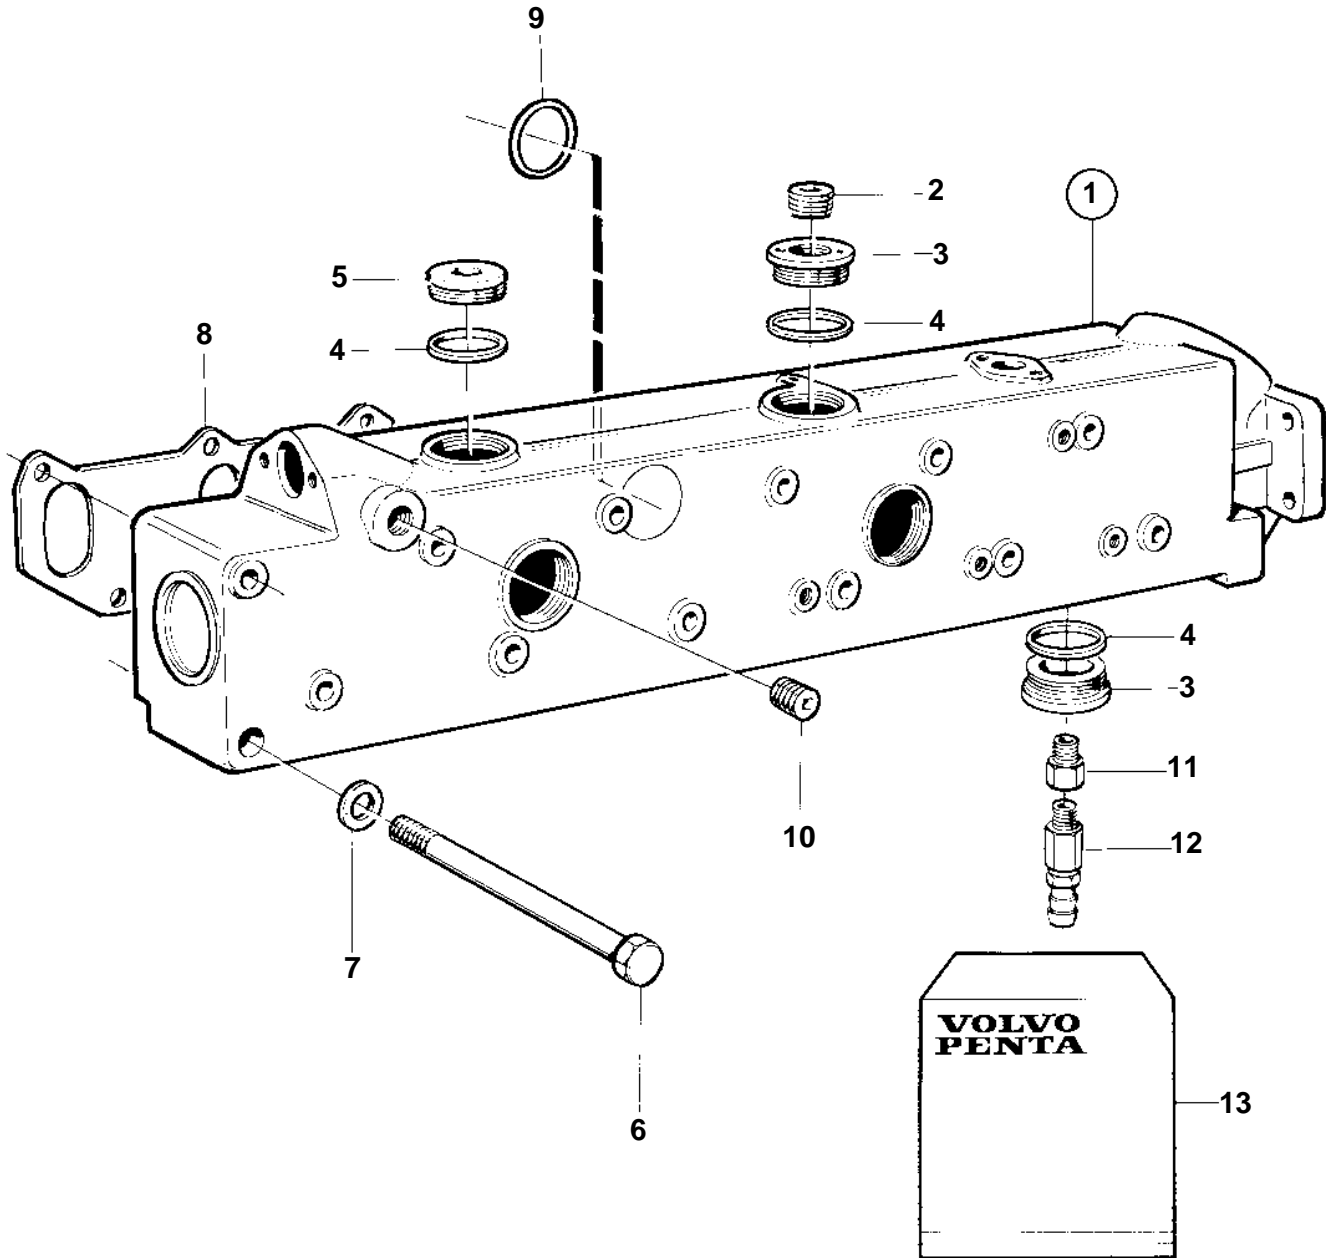

TAMD63L-A, TAMD63L-B, TAMD63P-A

16092

TAMD63L-A, TAMD63L-B, TAMD63P-A

REF	PART NO.	QTY	DESCRIPTION	SEE SEC.	NOTES
1	3827478	1	Exhaust pipe		(847814)
2	479977	1	· Plug		
3	821335	2	· Plug		
4	469328	11	· Gasket		
5	467367	9	· Plug		
6	970961	12	Screw		
7	941908	12	Spring washer		
8	847777	2	Gasket		Included in overhaul kit.
9	1543572	1	Sealing ring		Included in overhaul kit.
10	479977	1	Plug		
11	479954	1	Nipple		
12	949918	1	Drain cock		
13	876624	1	Gasket kit	2178	