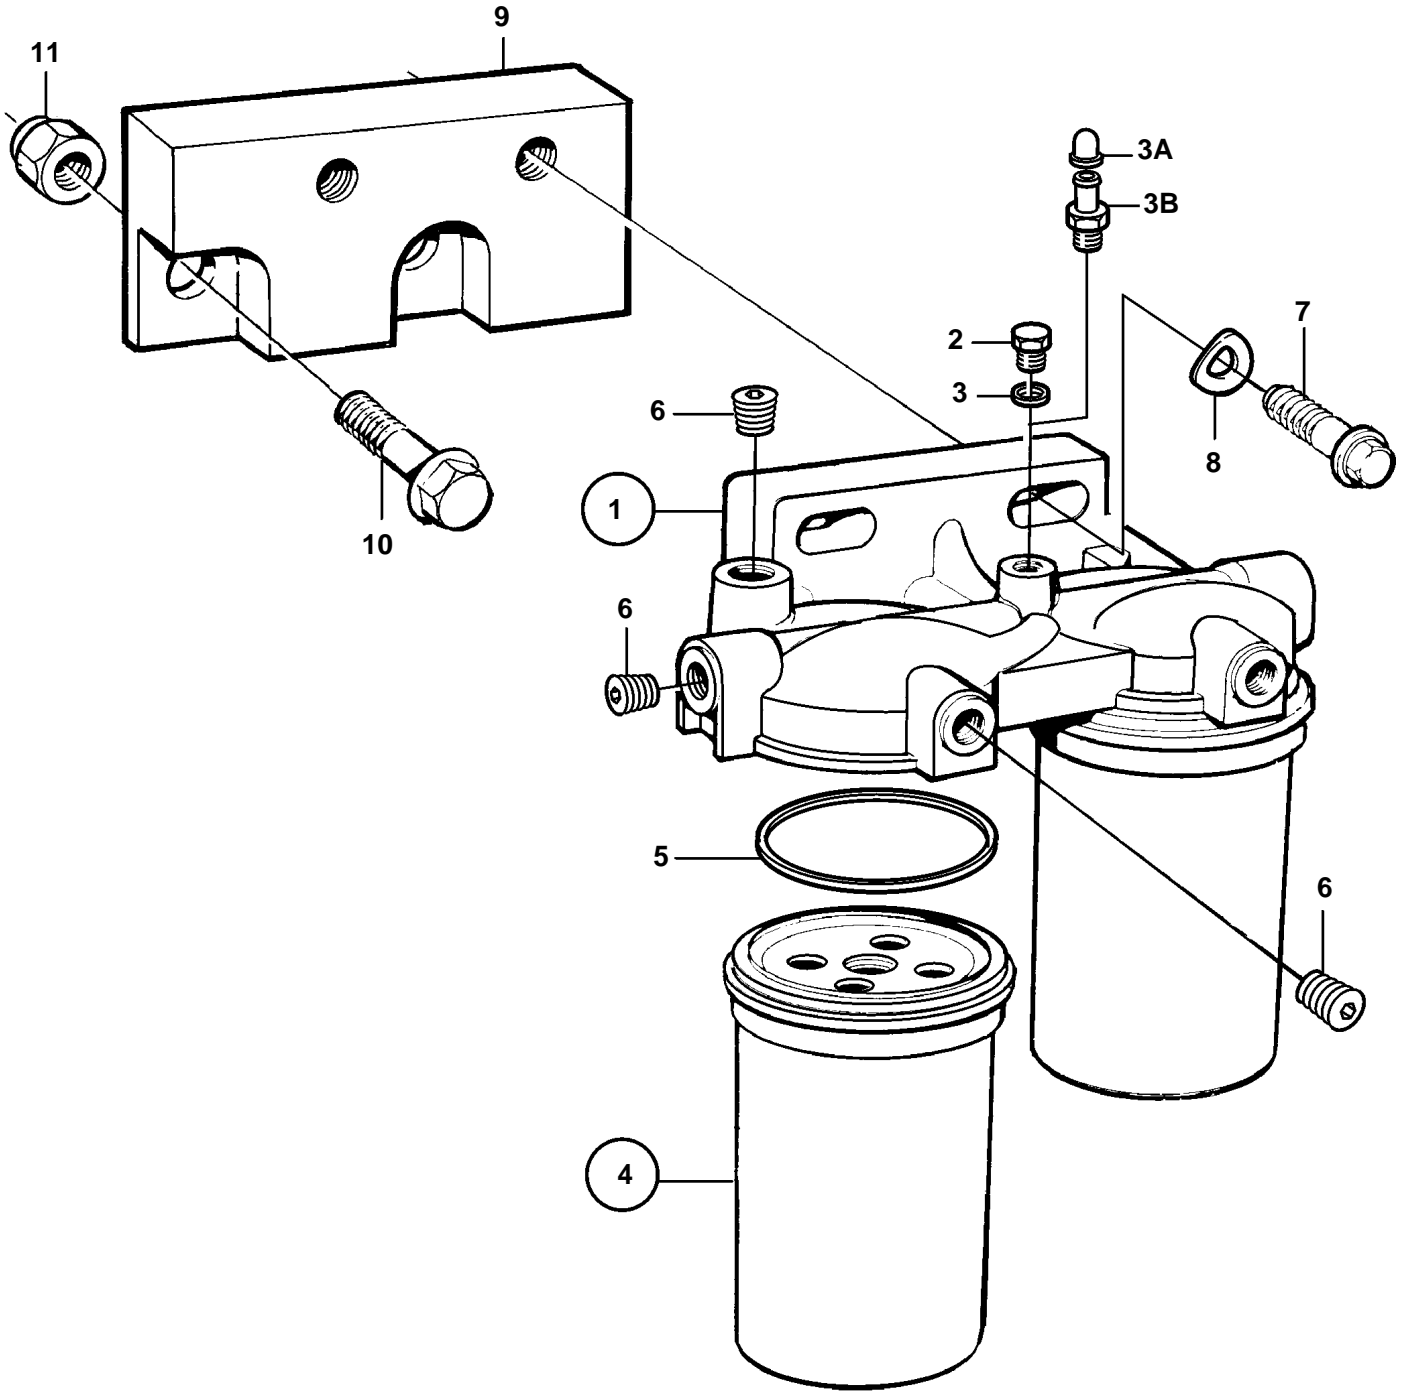

TAMD63L-A, TAMD63L-B, TAMD63P-A

TAMD63L-A, TAMD63L-B, TAMD63P-A

REF	PART NO.	QTY	DESCRIPTION	NOTES
1	8194541	1	Filter housing	
3A		1	· Protecting cover	
3B	1330191	1	· Tap	
4	3825133	2	Fuel filter	(466987)
5		2	· Gasket	
6	968062	3	Plug	
7	965185	2	Flange screw	
8	941908	2	Spring washer	
9	866209	1	Bracket	
10	946329	2	Flange screw	
11	971071	2	Nut	