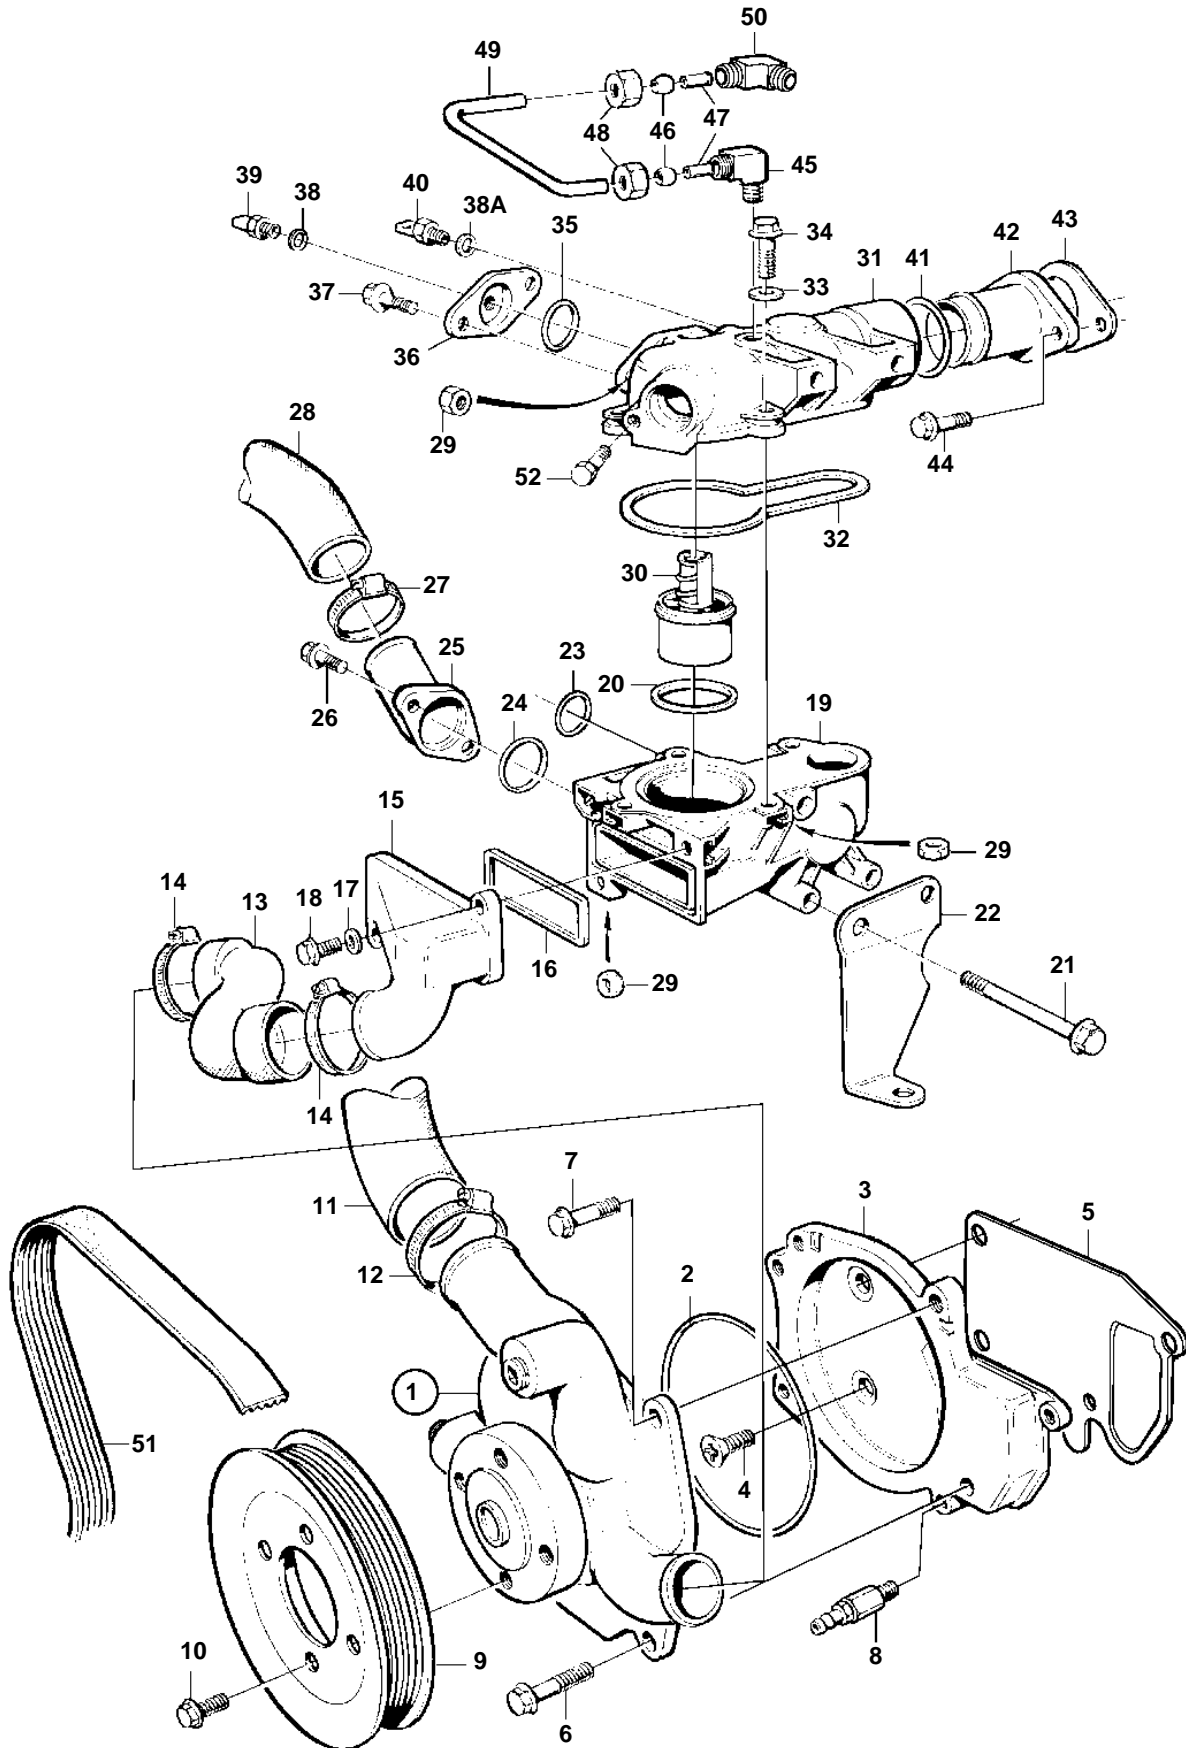

TAMD63L-A, TAMD63L-B, TAMD63P-A

18263

TAMD63L-A, TAMD63L-B, TAMD63P-A

REF	PART NO.	QTY	DESCRIPTION	SEE SEC.	NOTES
1	866201	1	Circulation pump		SN-XXXXXXXXXX/112071
				578	
	3826153	1	Circulation pump		SNXXXXXXXXXX/112072-
				578	
2	975691	1	O-ring		
3	3829941	1	Base plate		
4	866533	2	Allen head screw		
5	3830836	1	Gasket		
6	965216	1	Screw		
7	945444	4	Flange screw		
8	966871	1	Tap		
9	866186	1	Pulley		
10	946440	4	Flange screw		
11	866216	1	Hose	452	Heat exchanger-water pump.
12	961672	2	Clamp		
13	866214	1	Hose hook		
14	961670	2	Hose clamp		
15	866213	1	Connector housing		
16	471816	1	Sealing ring		
17	941907	2	Spring washer		
18	945444	2	Flange screw		
19	876628	1	Thermostat housing		
20	1544710	1	· Sealing ring		
21	965183	3	Flange screw		
22	865744	1	Bracket	497	
23	477059	1	O-ring		
24	925092	1	O-ring		
25	866522	1	Hose connection		
26	945444	2	Flange screw		
27	961672	2	Clamp		
28	866215	1	Hose	452	Thermostat housing-heat exchanger.
29	955782	9	Nut		
30	1661993	1	Thermostat		75°C
31	477905	1	Cover		
32	471788	1	Sealing ring		
33	941907	4	Spring washer		
34	946470	4	Flange screw		
35	949658	1	O-ring		
36	3830530	1	Flange		
37	945444	2	Flange screw		
38	11998	1	Gasket		
38A	947624	1	Gasket		
39	862154	1	Temperature sensor		MAX 120°C
40	862250	1	Thermo monitor		97°C
41	469982	1	Sealing ring		
42	848165	1	Tube		
43	848163	1	Gasket		
44	946544	2	Flange screw		
45	954385	1	Elbow nipple		
46	954364	2	Fitting		
47	944717	2	Sleeve		
48	954356	2	Cap nut		
49	945460	1	Plastic pipe		L=500mm. Thermostat housing-heat exchanger.
50	954385	1	Elbow nipple	452	
51	866653	1	Drive belt		
52		1	Screw	477	