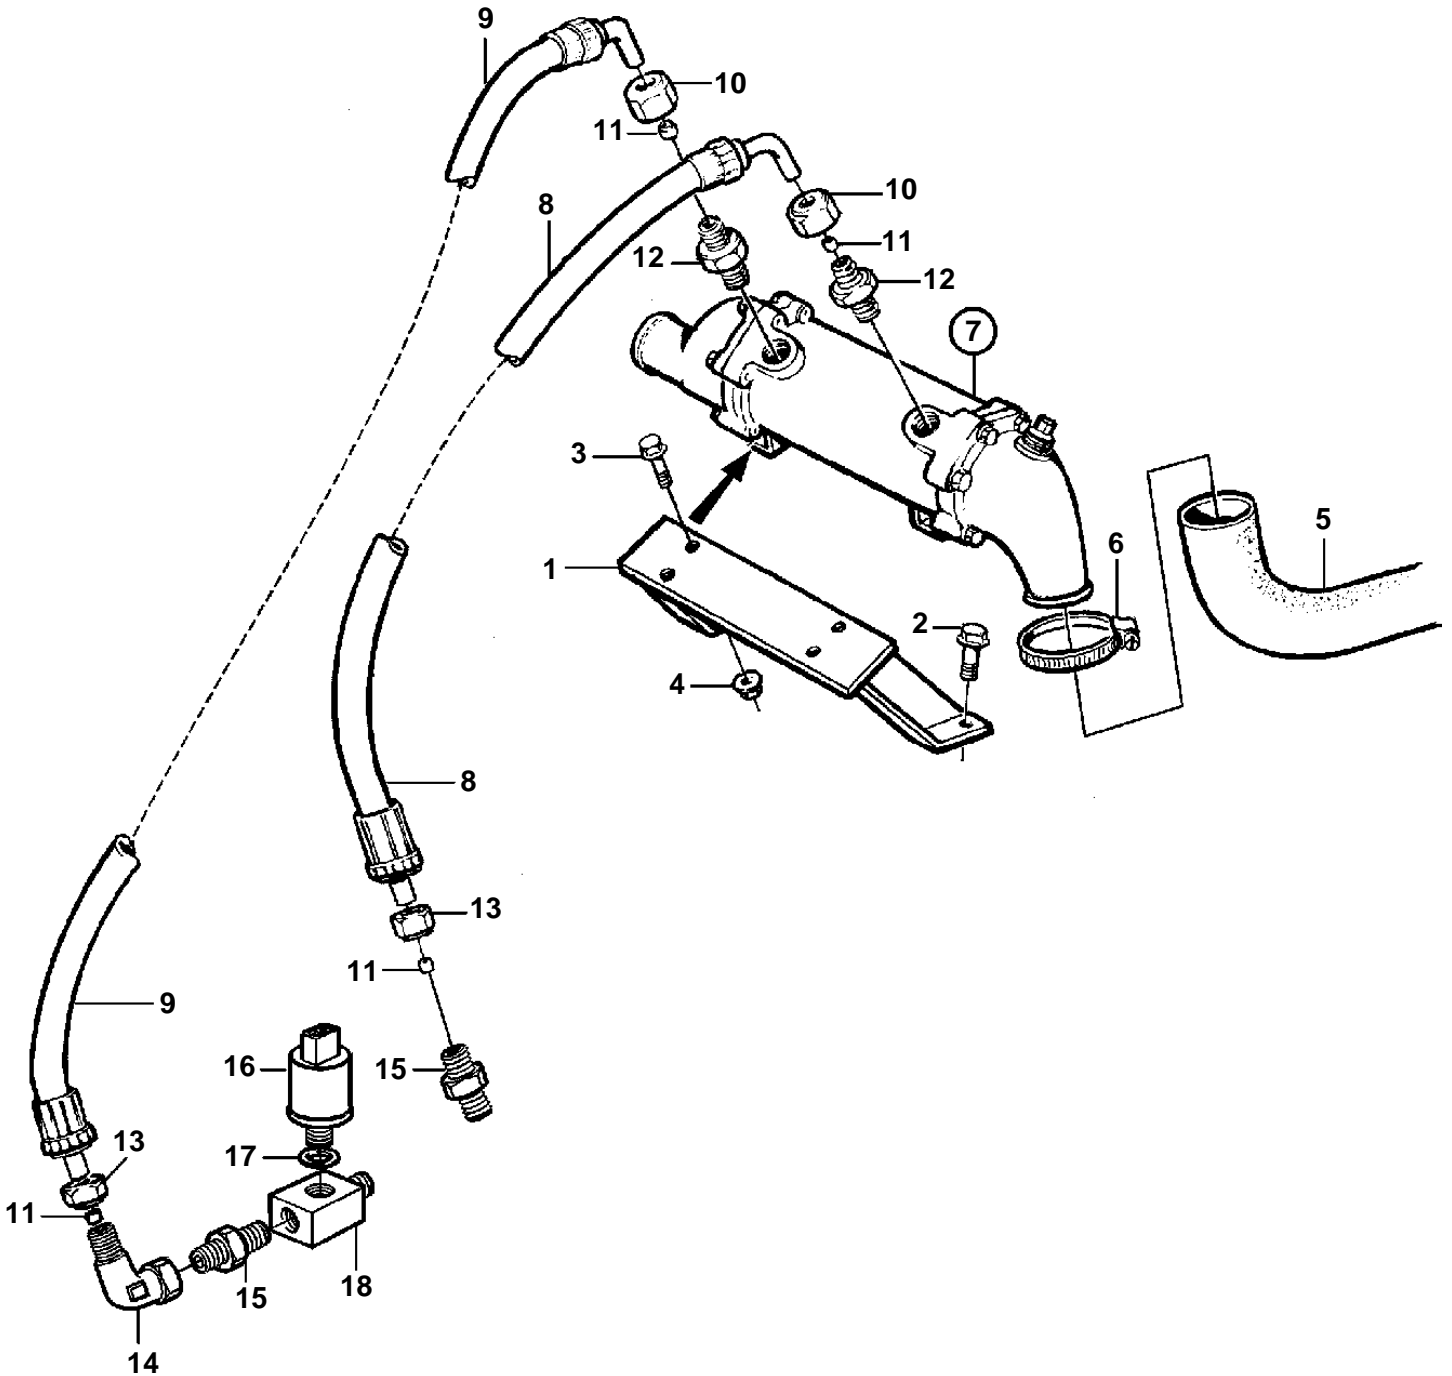

TAMD63L-A, TAMD63L-B, TAMD63P-A, TAMD73P-A

17063

TAMD63L-A, TAMD63L-B, TAMD63P-A, TAMD73P-A

REF	PART NO.	QTY	DESCRIPTION	SEE SEC.	NOTES
1	848098	1	Bracket		
2	965191	2	Screw		
3	955295	4	Screw		
4	948645	4	Lock nut		
5	866218	1	Hose		
6	961672	1	Clamp		
7		1	Oil cooler		
8	837935	1	Hose	772	L=460mm
9	847165	1	Hose		L=580mm
10	941331	2	Nut		
11	1677898	4	Ferrule		(956970)
12	968132	2	Nipple		
13	956984	2	Nut		
14	964016	1	Nipple		
15	941750	2	Nipple		
16		1	Pressure sensor		SEE GROUP 30
17		1	Gasket		SEE GROUP 30
18	842425	1	Nipple		