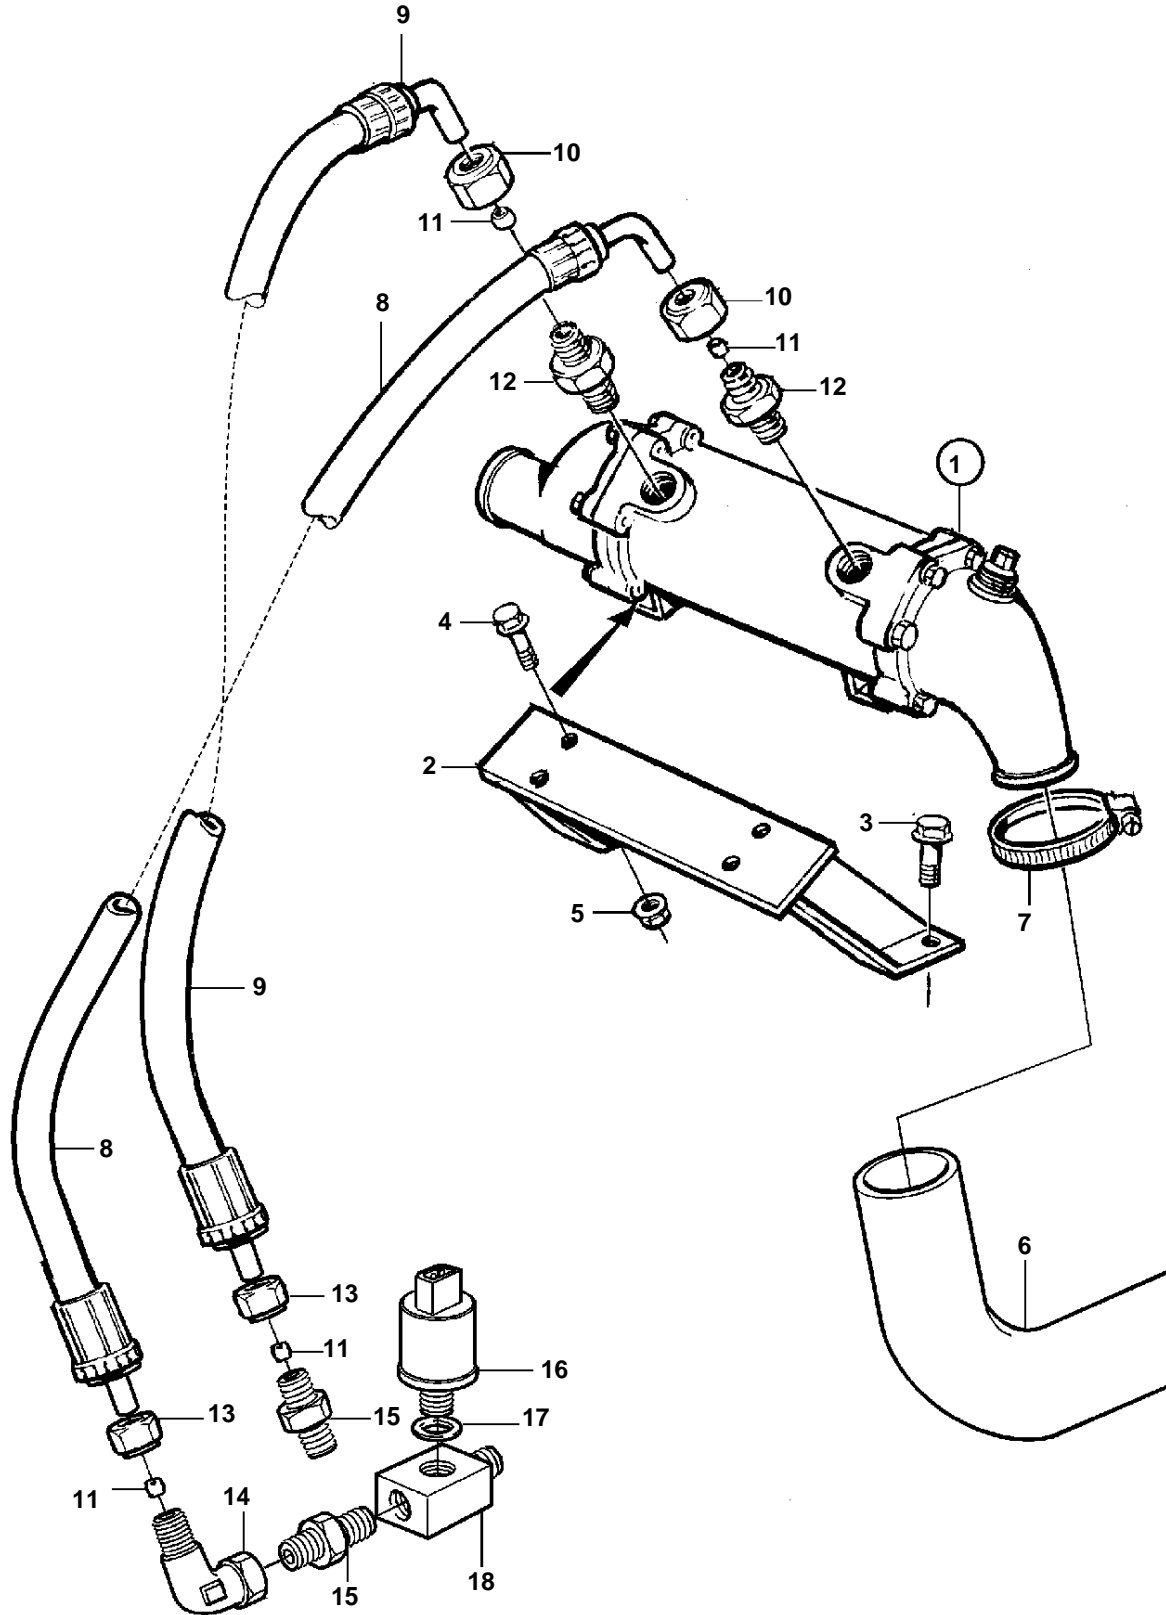

TAMD63L-A, TAMD63L-B, TAMD63P-A, TAMD73P-A

17161

TAMD63L-A, TAMD63L-B, TAMD63P-A, TAMD73P-A

REF	PART NO.	QTY	DESCRIPTION	SEE SEC.	NOTES
1		1	Oil cooler		
				772	
2	848098	1	Bracket		
3	965191	2	Screw		
4	955297	4	Screw		
5	948645	4	Lock nut		
6	866218	1	Hose		
7	961672	1	Clamp		
8	847165	1	Hose		L=580mm
9	837935	1	Hose		L=460mm
10	941331	2	Nut		
11	1677898	4	Ferrule		(956970)
12	968132	2	Nipple		
13	956984	2	Nut		
14	964016	1	Nipple		
15	941750	2	Nipple		
16	866839	1	Pressure sensor		SEE GROUP 30,0-30 bar
17		1	Gasket		SEE GROUP 30
18	842425	1	Nipple		