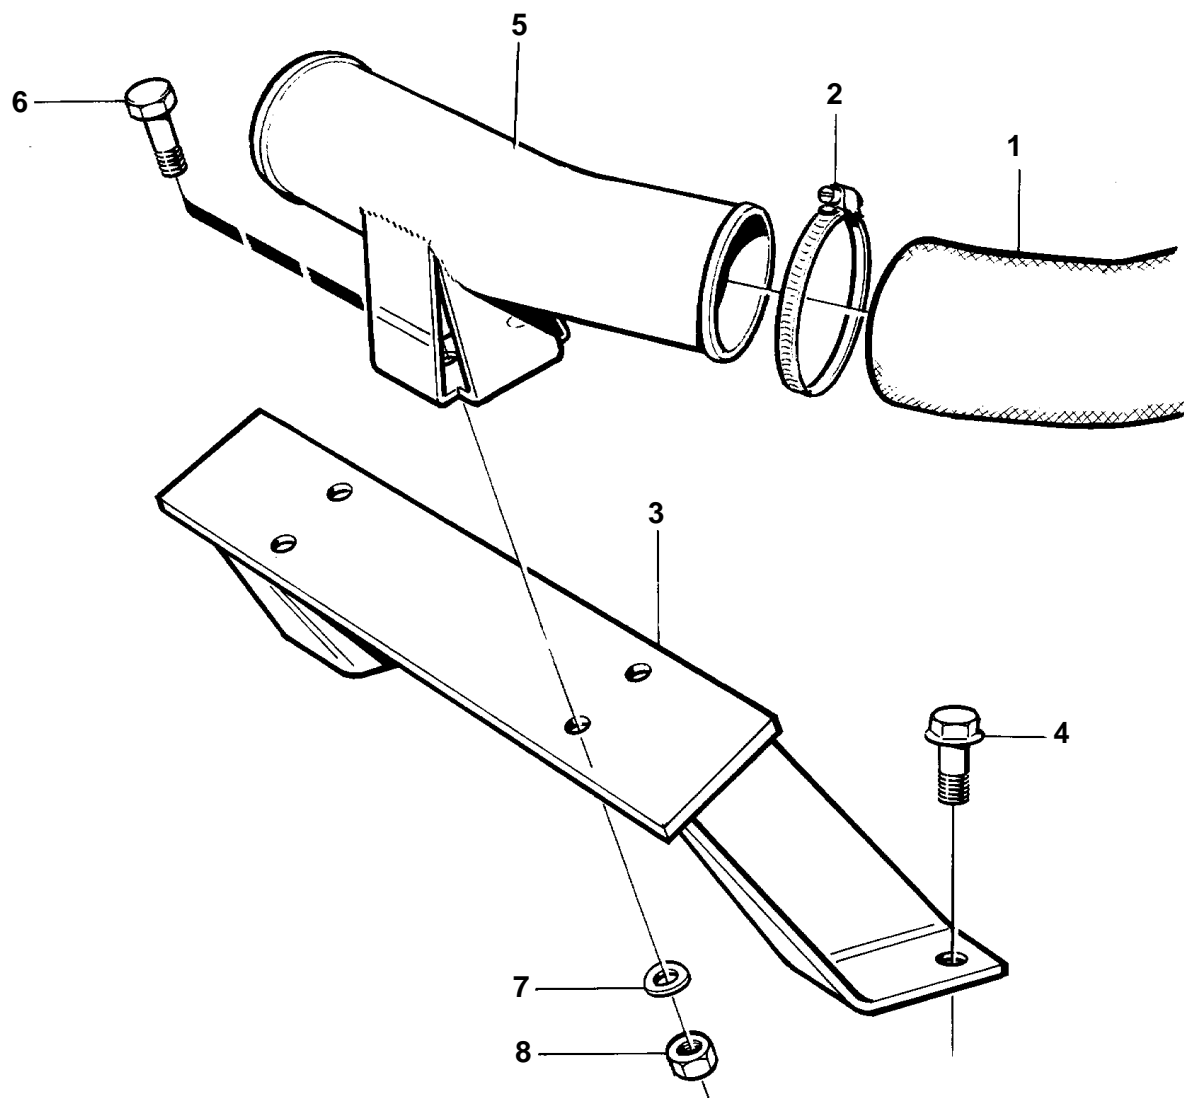

TAMD63L-A, TAMD63L-B, TAMD63P-A

15227

TAMD63L-A, TAMD63L-B, TAMD63P-A

REF	PART NO.	QTY	DESCRIPTION	SEE SEC.	NOTES
1	866218	1	Hose	452	
2	961672	1	Clamp		
3	848098	1	Bracket		
4	965191	2	Screw		M8x30mm
5	866221	1	Connection pipe		
6	955297	2	Screw		(955295)
7	941907	2	Spring washer		
8	948645	2	Lock nut		(955782)