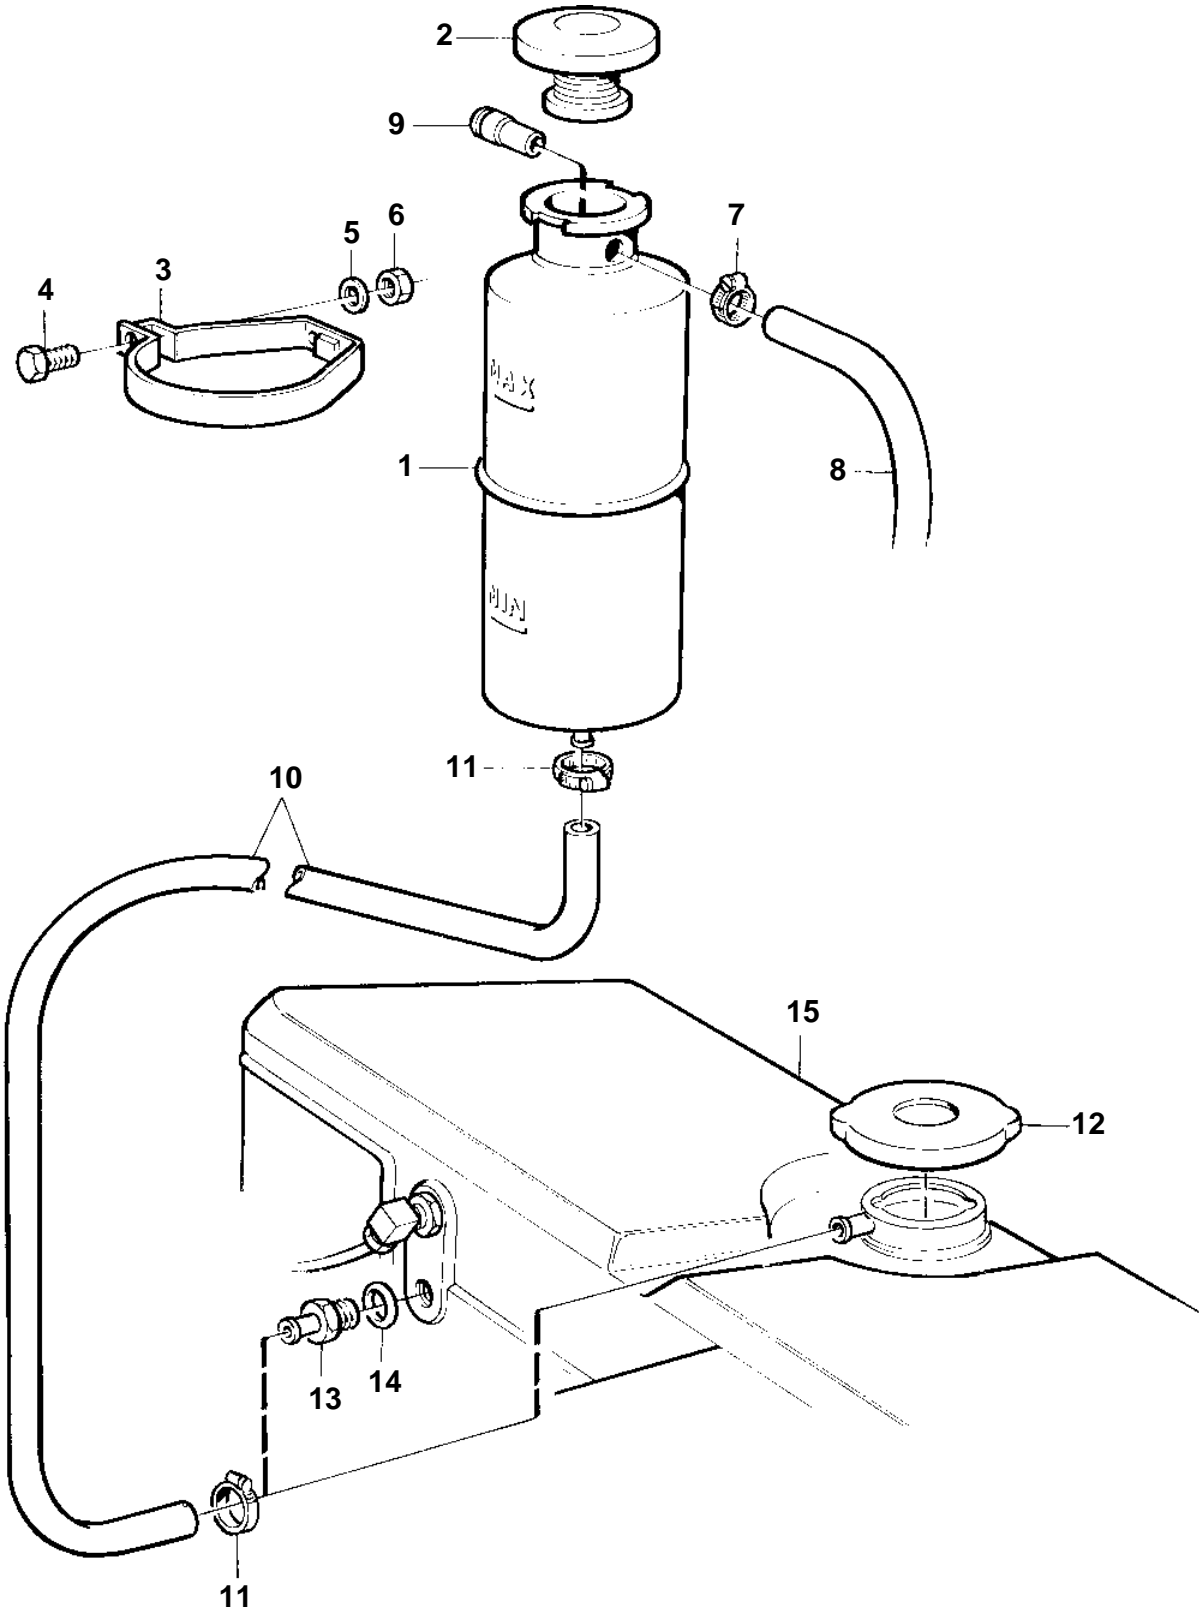

COMMON

15938

COMMON

REF	PART NO.	QTY	DESCRIPTION	NOTES
1	351579	1	Expansion tank	
2	87842	1	Pressure cap	
3	352120	2	Bracket	
4	940100	2	Screw	
5	941906	2	Spring washer	
6	955825	2	Nut	
7	961663	1	Clamp	
8	942700	X	Hose	L=1500mm
9	351580	1	Nipple	
10	941279	X	Hose	L=3200mm
11	961663	2	Clamp	
12	845879	1	Cover	
13	947502	1	Hose nipple	EARLY TYPE
14	11994	1	Gasket	EARLY TYPE
15		1	Expansion tank	SEE GROUP 26