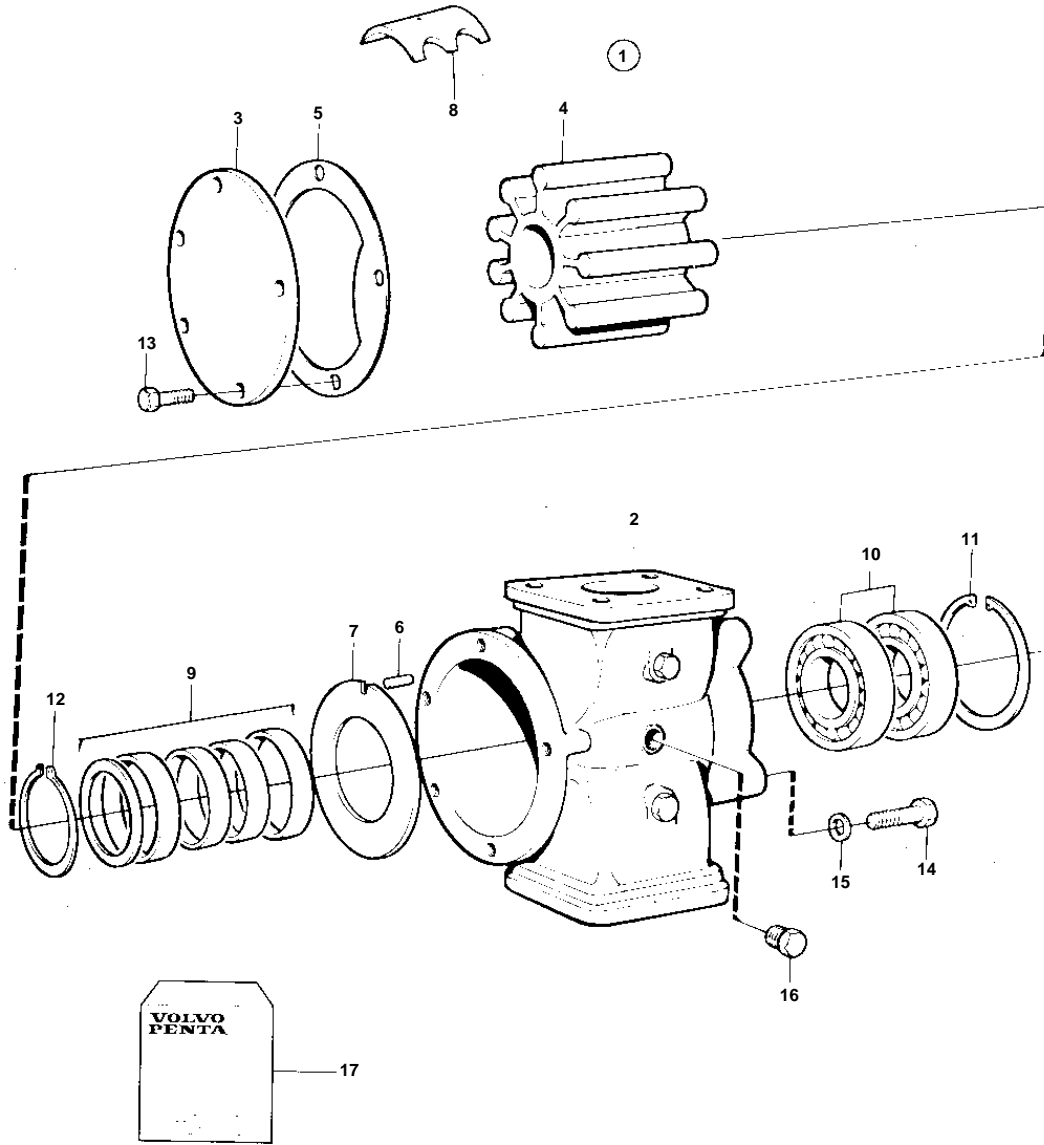

TAMD61A

16324

TAMD61A

REF	PART NO.	QTY	DESCRIPTION	NOTES
1	846104	1	Pump	1 1/4"
2	822788	1	· Pump housing	
3	825727	1	· Pump cover	
4		1	· Impeller	Included in impeller kit.
5	825728	1	· Gasket	
6	826229	1	· Lock pin	
7	826230	1	· Washer	
8	849321	1	· Cam	
9	822767	1	· Seal	
10	1526189	2	· Ball bearing	
11	914533	1	· Snap ring	
12	943468	2	· Lock ring	
13	959931	5	· Screw	
14	940135	4	· Screw	
15	941906	3	· Spring washer	
16	825730	1	· Screw	
17	875736	1	Impeller kit	