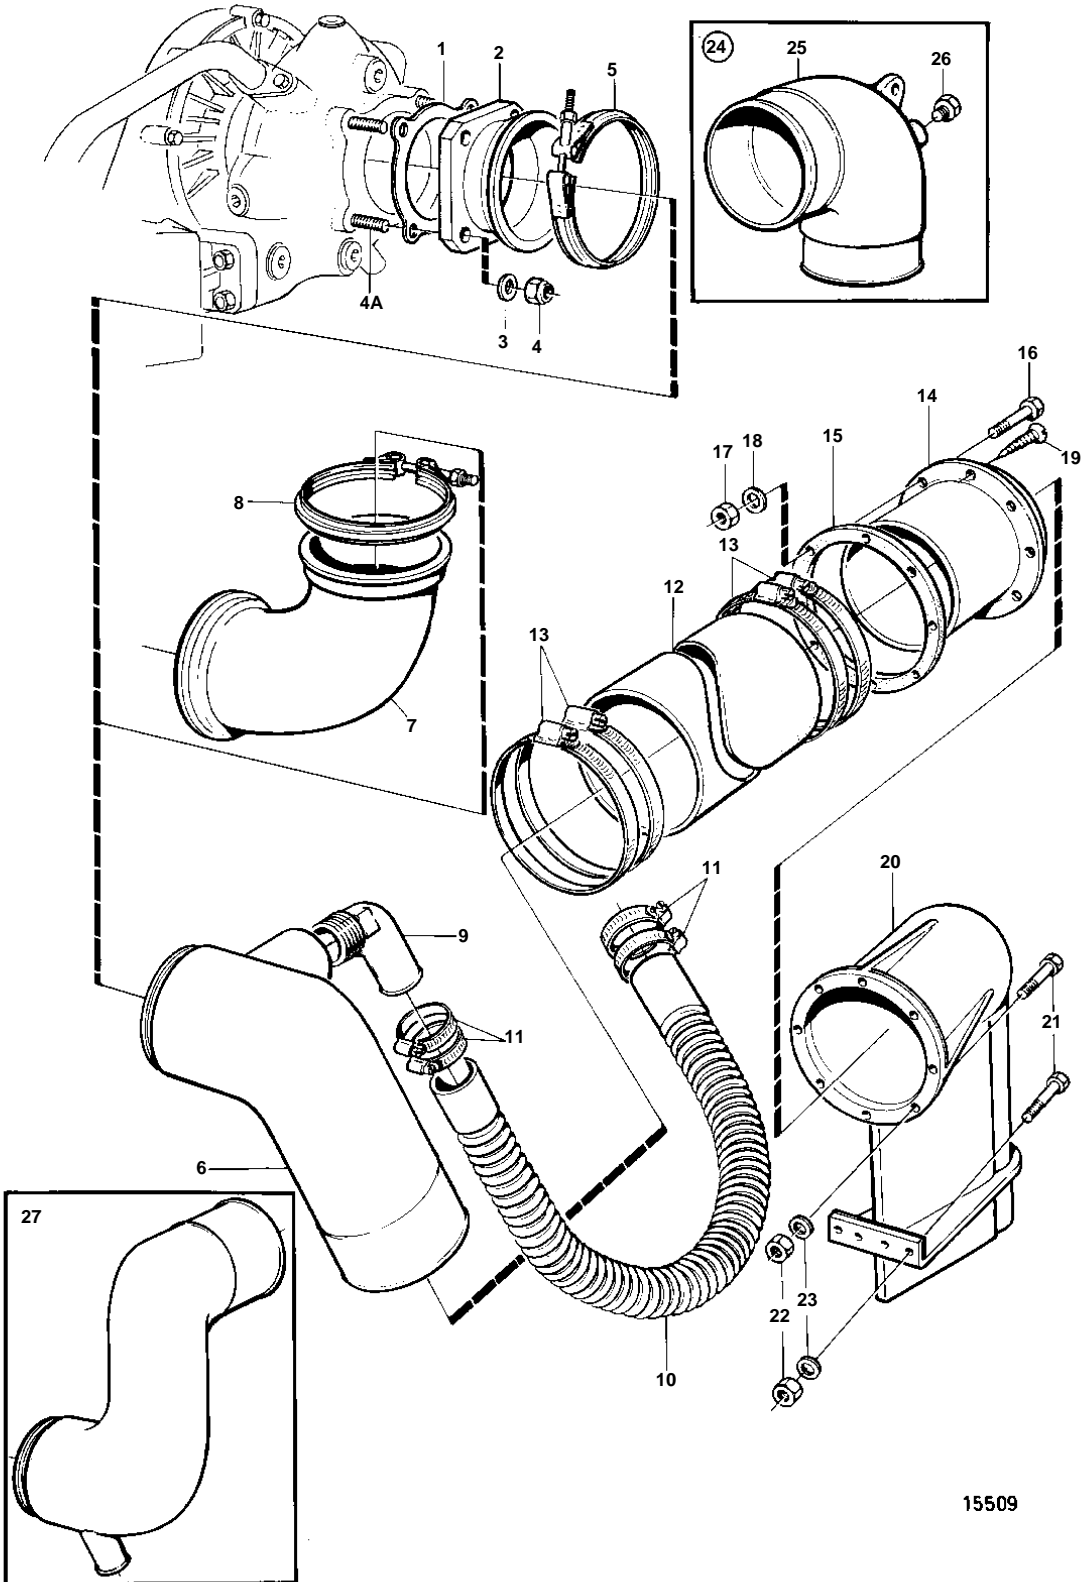

TAMD61A, TAMD62A

15509

TAMD61A, TAMD62A

REF	PART NO.	QTY	DESCRIPTION	NOTES
1	424630	1	Gasket	
2	864952	1	Flange	
3	941908	4	Spring washer	
4	940183	4	Nut	
4A	479972	4	Stud	
5	865013	2	Clamp	
6	865545	1	Exhaust riser	
7	865075	1	Exhaust riser	ALT, 90°
8	865013	1	Clamp	ALT
9	848420	1	Hose attachment	
10	863615	1	Hose	Oil cooler, reverse gear-exhaust riser.
11	943485	4	Clamp	
12	828489	X	Exhaust hose	
13	961672	4	Clamp	
14	836757	1	Hull fitting	
15	836758	1	Gasket	
16	941815	8	Screw	
17	940190	8	Nut	
18		8	Washer	
19		8	Wood screw	
20	836823	1	Muffler	
21		16	Screw	
22	940190	16	Nut	
23	940191	16	Washer	
24		1	Exhaust riser	90°, EARLY TYPE
25	836925	1	· Riser	
26	807044	1	· Plug	
27	865949	1	Exhaust riser	