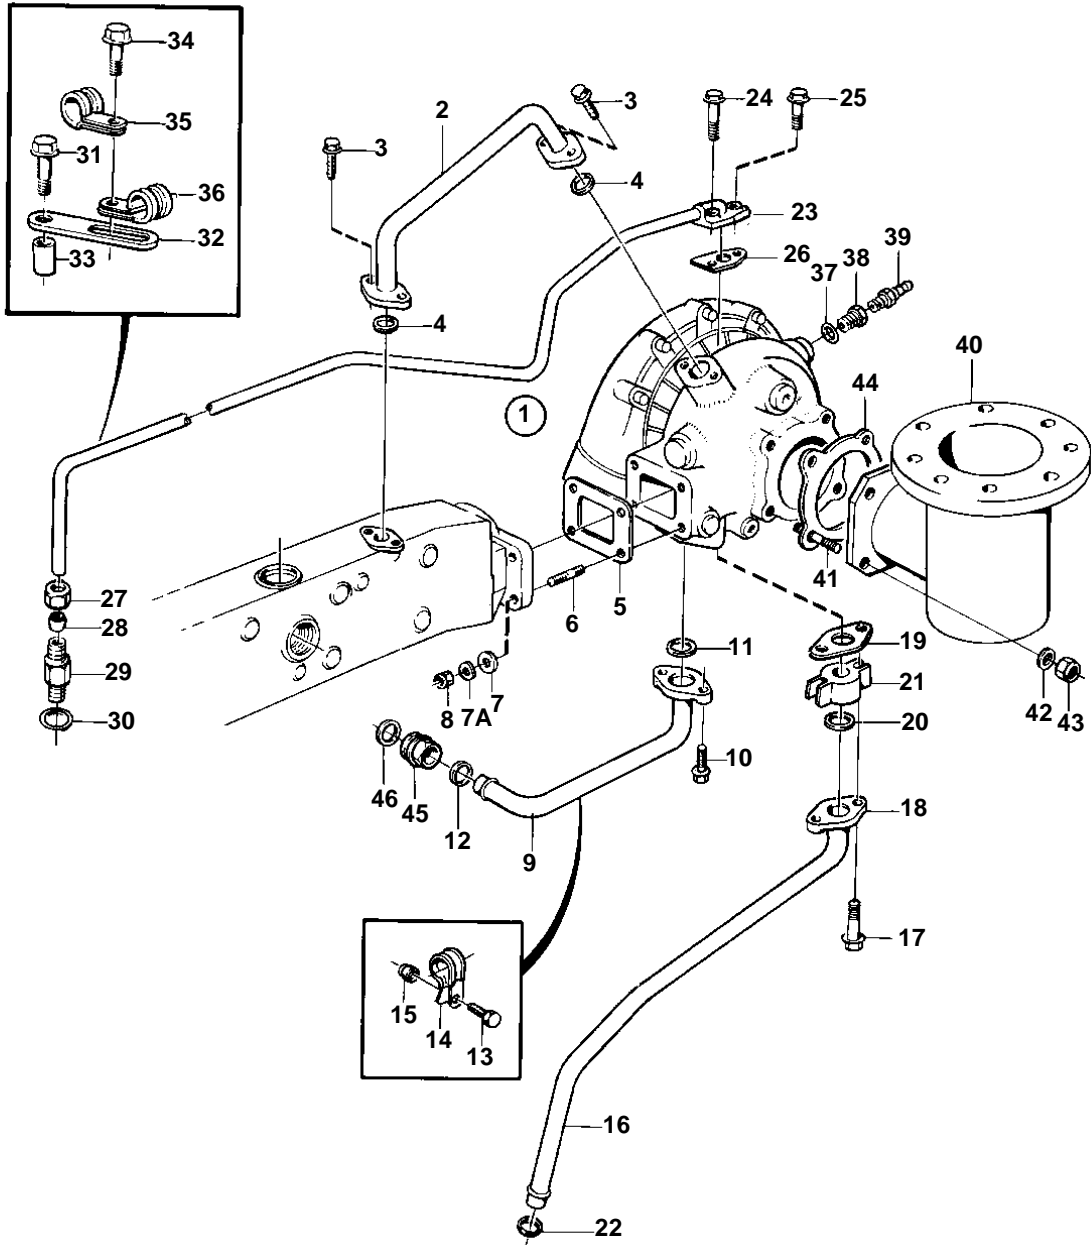

TAMD61A

15494

## TAMD61A

REF	PART NO.	QTY	DESCRIPTION	SEE SEC.	NOTES
1	848275	1	Turbo		SN-XXXXXXXXXX/72298. Replaced by 1 ea turbocharger 865428, 1 ea hose 865367, 1 ea hose clamp 943484 and 1 ea bracket 865419.
			Bulletin 45-04	45-04-EN	Turbo
1				886	
		1	Turbocharger		SNXXXXXXXXXX/72299-. Replaced as a spare part by turbocharger 865428.
			Bulletin 45-04	45-04-EN	Turbo
1				892	
	865428	1	Turbo		
			Bulletin 45-04	45-04-EN	Turbo
1	3802062	1	Turbocharger, exch		Exchange unit
				892	
2	847837	1	Coolant pipe		
3	945414	4	Screw		
4	831622	2	Gasket		
5	421324	1	Gasket		
6	479972	4	Stud		
7	955895	4	Washer		
7A	942336	4	Spring washer		
8	940183	4	Nut		
9	847838	1	Coolant pipe		
10	945414	2	Screw		
11	831622	1	Gasket		
12	471626	1	Sealing ring		
13	955244	1	Screw		
14	952632	1	Clamp		
15	963104	1	Nut		
16	847836	1	Tube		
17	947760	2	Flange screw		M8x40mm
18	469543	1	Flange		
19	470993	1	Gasket		
20	469601	1	Sealing ring		
21	8148729	1	Connector		(469542)
22	471626	1	Sealing ring		
23	847834	1	Tube		
24	946671	1	Flange screw		M8x30mm
25	945444	1	Flange screw		M8x25mm
26	420641	1	Gasket		
27	956984	1	Nut		
28	956970	1	Ferrule		
29	963948	1	Nipple		
30	948883	1	Gasket		(947622)
31	946472	1	Screw		
32	965536	1	Bracket		
33	930076	1	Spacer sleeve		
34	947107	1	Flange screw		
35	946834	1	Clamp		
36	949746	1	Clamp		
37	947627	1	Gasket		
38	862173	1	Nipple		
39	949918	1	Drain cock		
40		1	Exhaust riserdry exhaust line		
		1	Exhaust riserwater cooled exhaust line		
41	479972	4	Stud		(924079)
42	942336	4	Spring washer		
43	940183	4	Nut		
44	424630	1	Gasket		
45	848565	1	Nipple		
46	469328	1	Gasket		