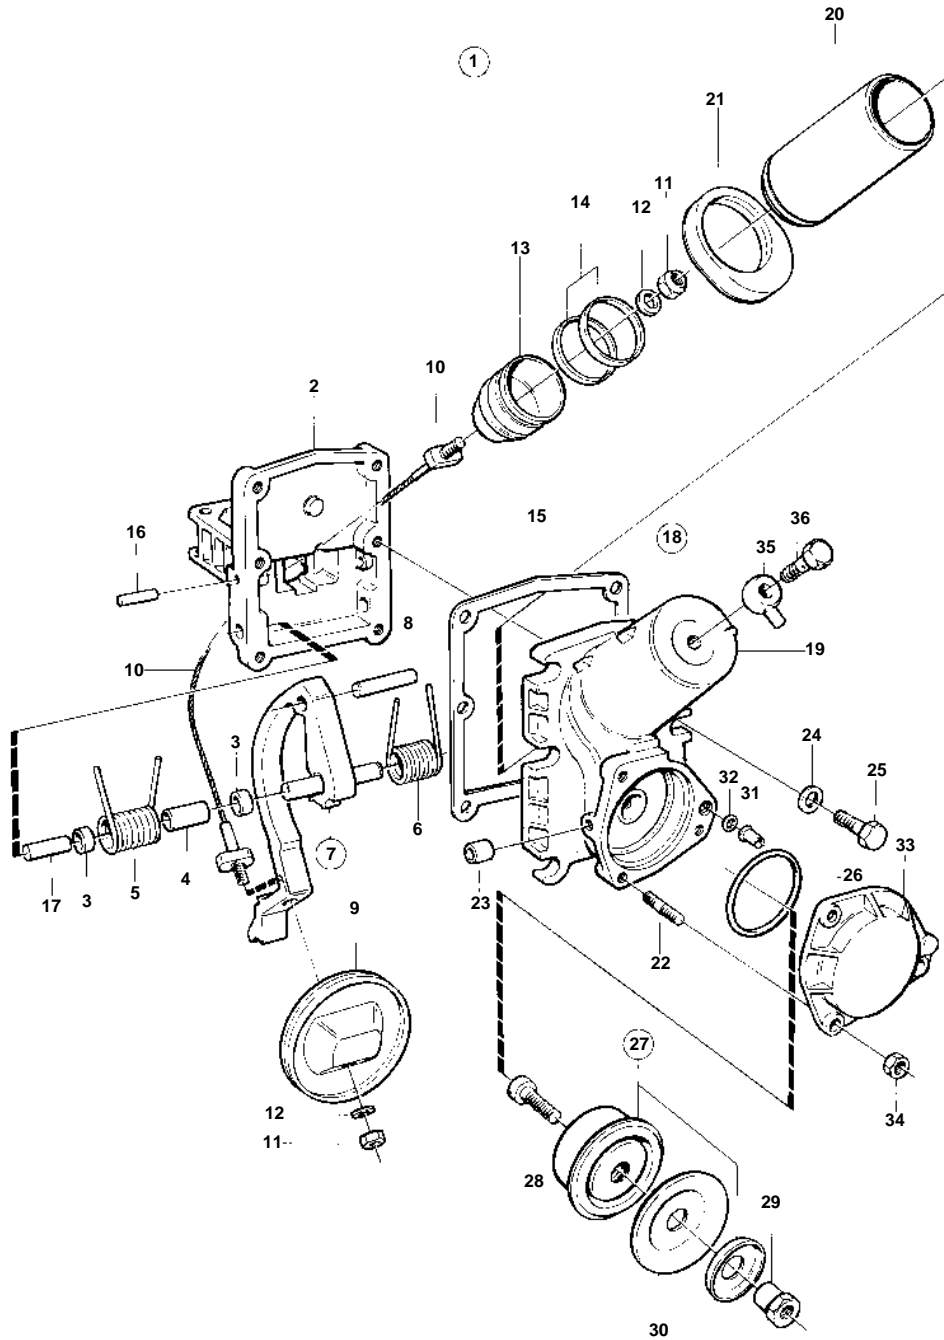

TAMD61A, TAMD62A

9466

## TAMD61A, TAMD62A

REF	PART NO.	QTY	DESCRIPTION	NOTES
1	471700	1	Valve	REPLACED BY 863585
2		1	• Shutter housing	
3		1	• Guide	
4		2	• Bushing	
5		1	• Spring	REPLACED BY 863586
	863586	1	• Spring	LEFT
6		1	• Spring	REPLACED BY 863587
	863587	1	• Spring	RIGHT
7	863776	1	• Arm	
8	951979	1	• • Spring pin	
9	471676	1	• Shutter	
10	477312	1	• Cable	
11	946035	2	• Lock nut	
12	955892	2	• Washer	
13		1	• Piston	
14	471681	2	• Support ring	
15	471684	1	• Gasket	
16	950545	2	• Pin	
17	471668	2	• Pin	
18		1	• Housing	
19		1	• • Housing	
20		1	• • Cylinder liner	
21		1	• • Retainer	
22		3	• • Stud	
23		1	• • Tube	
24	955894	6	• Washer	
25	940142	6	• Screw	
26	925069	1	• O-ring	
27	471692	1	• Valve	NS
28	959187	1	• • Screw	
29	471698	1	• • Nut	
30	241775	1	• • Diaphragm	
31	471687	1	• Nozzle	
32	949187	1	• O-ring	
33		1	• Cover	
34	955781	3	• Nut	
35	74039	1	Banjo nipple	
36	969299	1	Hollow screw	