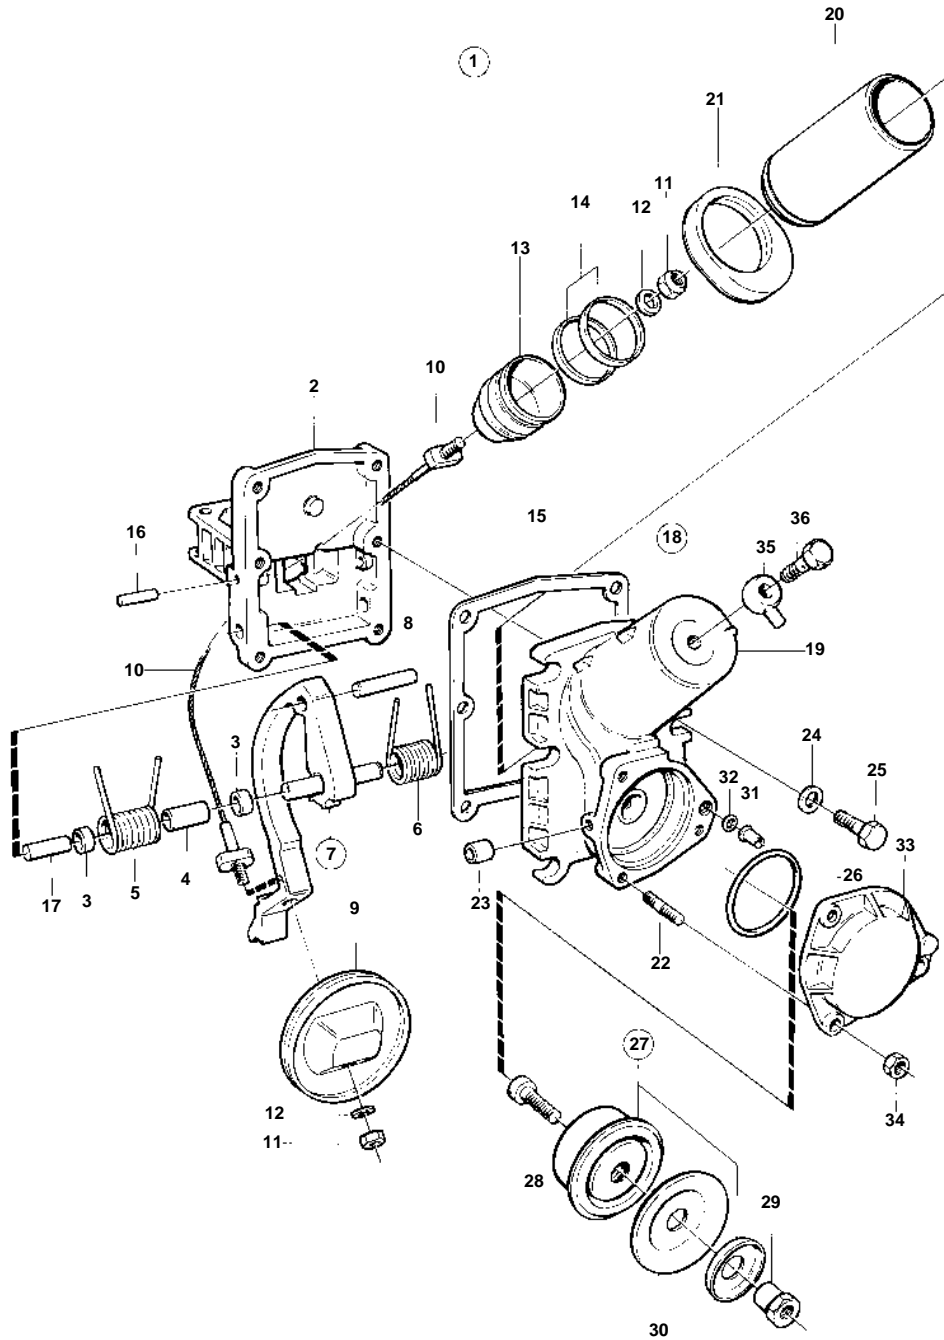

TAMD61A, TAMD62A

9466

TAMD61A, TAMD62A

REF	PART NO.	QTY	DESCRIPTION	NOTES
1	471700	1	Valve	REPLACED BY 863585
2		1	• Shutter housing	
3		1	• Guide	
4		2	• Bushing	
5		1	• Spring	REPLACED BY 863586
	863586	1	• Spring	LEFT
6		1	• Spring	REPLACED BY 863587
	863587	1	• Spring	RIGHT
7	863776	1	• Arm	
8	951979	1	• • Spring pin	
9	471676	1	• Shutter	
10	477312	1	• Cable	
11	946035	2	• Lock nut	
12	955892	2	• Washer	
13		1	• Piston	
14	471681	2	• Support ring	
15	471684	1	• Gasket	
16	950545	2	• Pin	
17	471668	2	• Pin	
18		1	• Housing	
19		1	• • Housing	
20		1	• • Cylinder liner	
21		1	• • Retainer	
22		3	• • Stud	
23		1	• • Tube	
24	955894	6	• Washer	
25	940142	6	• Screw	
26	925069	1	• O-ring	
27	471692	1	• Valve	NS
28	959187	1	• • Screw	
29	471698	1	• • Nut	
30	241775	1	• • Diaphragm	
31	471687	1	• Nozzle	
32	949187	1	• O-ring	
33		1	• Cover	
34	955781	3	• Nut	
35	74039	1	Banjo nipple	
36	969299	1	Hollow screw	