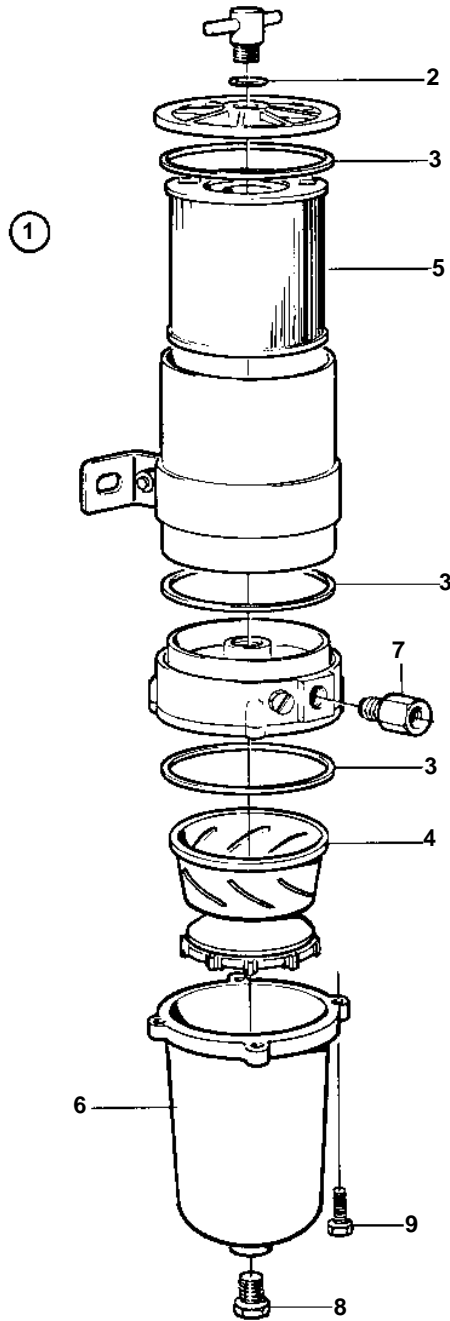

COMMON

15385

COMMON

REF	PART NO.	QTY	DESCRIPTION	SEE SEC.	NOTES
1	3825018	1	Fuel cleaner		LATE TYPE
			Bulletin 50-11A	50-11A-EN	Fuel Filters / Water Separators
2	838505	1	• O-ring		
3	846719	3	• Gasket		
4	3825028	1	• Turbine		
5	3825027	1	• Filter insert		
6	848293	1	• Bowl		
7	846620	2	• Nipple		
8	952075	1	• Plug		
9	940094	4	• Screw		