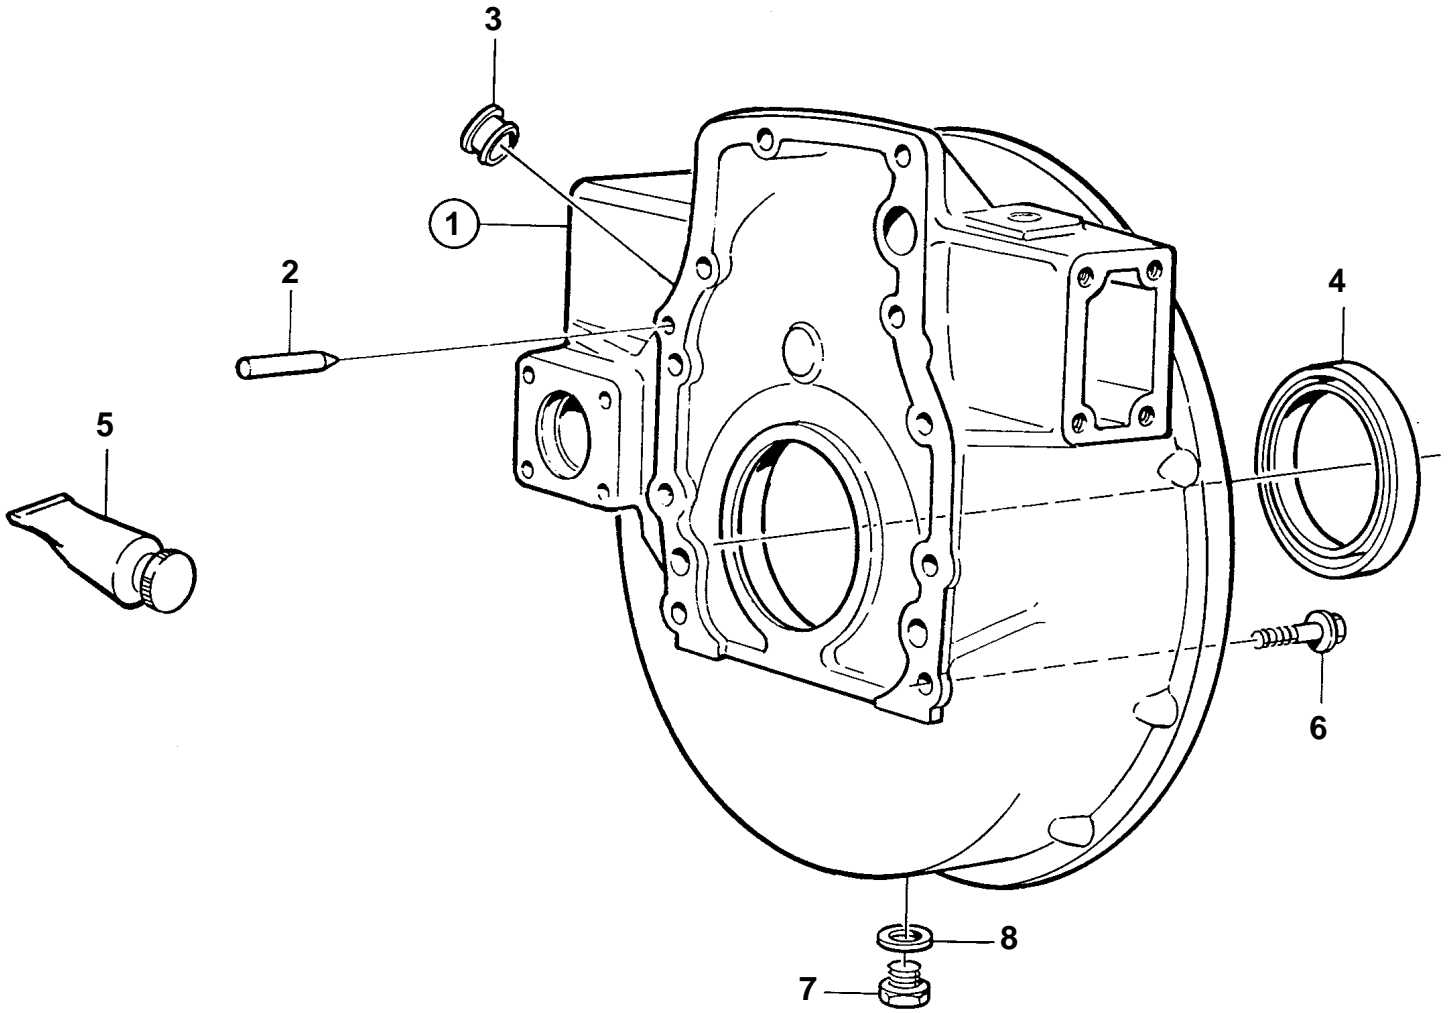

TAMD61A, TAMD62A

15881

TAMD61A, TAMD62A

REF	PART NO.	QTY	DESCRIPTION	NOTES
1	848232	1	Flywheel housing	
2	404069	1	· Setting indicator	
3	61822	1	Rubber plug	
4	477119	1	Sealing ring	
5	1161231	X	Sealant	304ml
	1161277	X	Sealant	20g
6	966361	6	Flange screw	L=55mm
	966363	2	Flange screw	L=65mm
	968753	2	Flange screw	L=75mm
7	960632	1	Plug	ALT
8	957171	1	Gasket	ALT