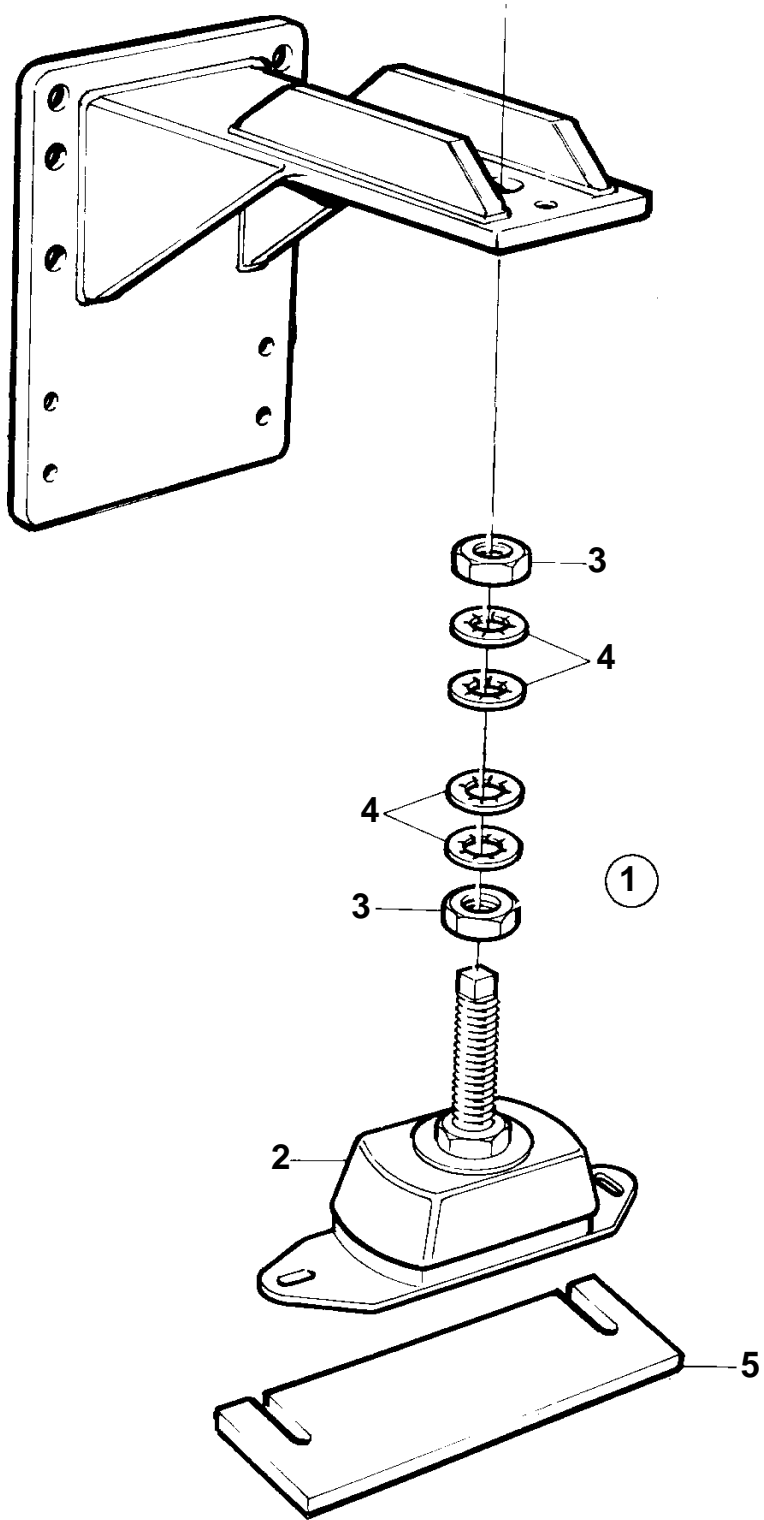

TAMD61A

10076

TAMD61A

REF	PART NO.	QTY	DESCRIPTION	SEE SEC.	NOTES
1	876253	4	Rubber element kit		REPLACED BY 876201. For all kinds of stuffing boxes.. For RATIO: TAMD61 max 2,5:1 and for TAMD71 max 2:1.
				516	
2		4	· Rubber element		65SH, EARLY PROD
3	955786	8	· Nut		
4	847766	16	· Lock washer		
5	864130	4	· Spacer		TH=5mm
	864129	X	Spacer		TH=10mm