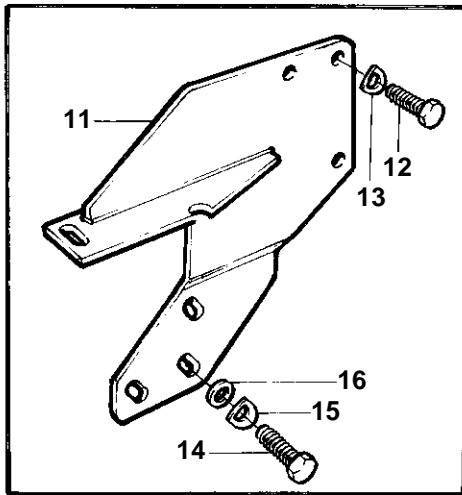

TAMD61A

9487

TAMD61A

REF	PART NO.	QTY	DESCRIPTION	NOTES
1	848375	1	Bracket	SB 28
	848376	1	Bracket	P 28
2	970900	6	Screw	
3	940280	6	Spring washer	
4	848369	2	Bracket	28
5	970900	8	Screw	
6	940280	8	Spring washer	
7	963108	8	Nut	
8	955363	6	Screw	
9	941912	6	Spring washer	
10	955900	6	Washer	
11	863267	1	Bracket	SB 28
	863268	1	Bracket	P 28
12	970900	6	Screw	
13	940280	6	Spring washer	
14	955363	6	Screw	
15	941912	6	Spring washer	
16	955900	6	Washer	