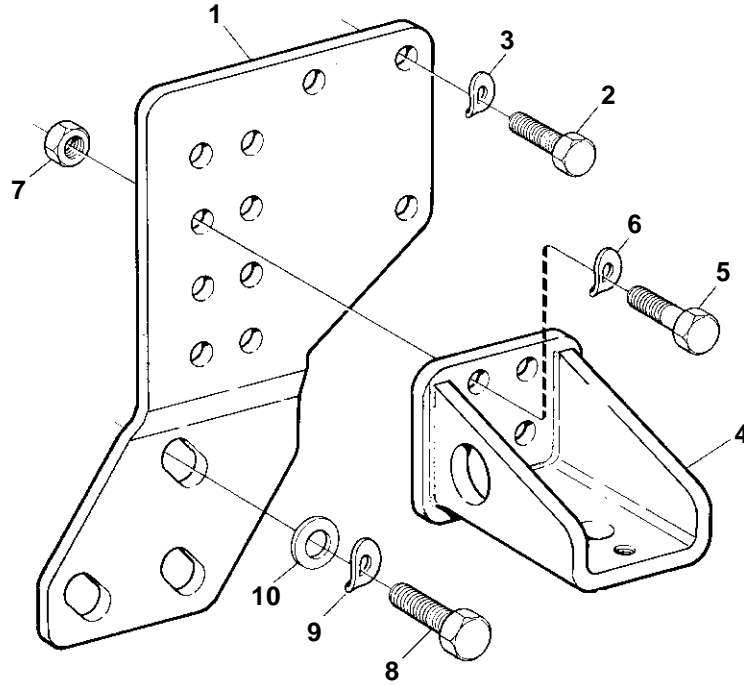

TAMD61A

9487

TAMD61A

REF	PART NO.	QTY	DESCRIPTION	NOTES
1	848375	1	Bracket	SB 28
	848376	1	Bracket	P 28
2	970900	6	Screw	
3	940280	6	Spring washer	
4	848369	2	Bracket	28
5	970900	8	Screw	
6	940280	8	Spring washer	
7	963108	8	Nut	
8	955363	6	Screw	
9	941912	6	Spring washer	
10	955900	6	Washer	
11	863267	1	Bracket	SB 28
	863268	1	Bracket	P 28
12	970900	6	Screw	
13	940280	6	Spring washer	
14	955363	6	Screw	
15	941912	6	Spring washer	
16	955900	6	Washer	