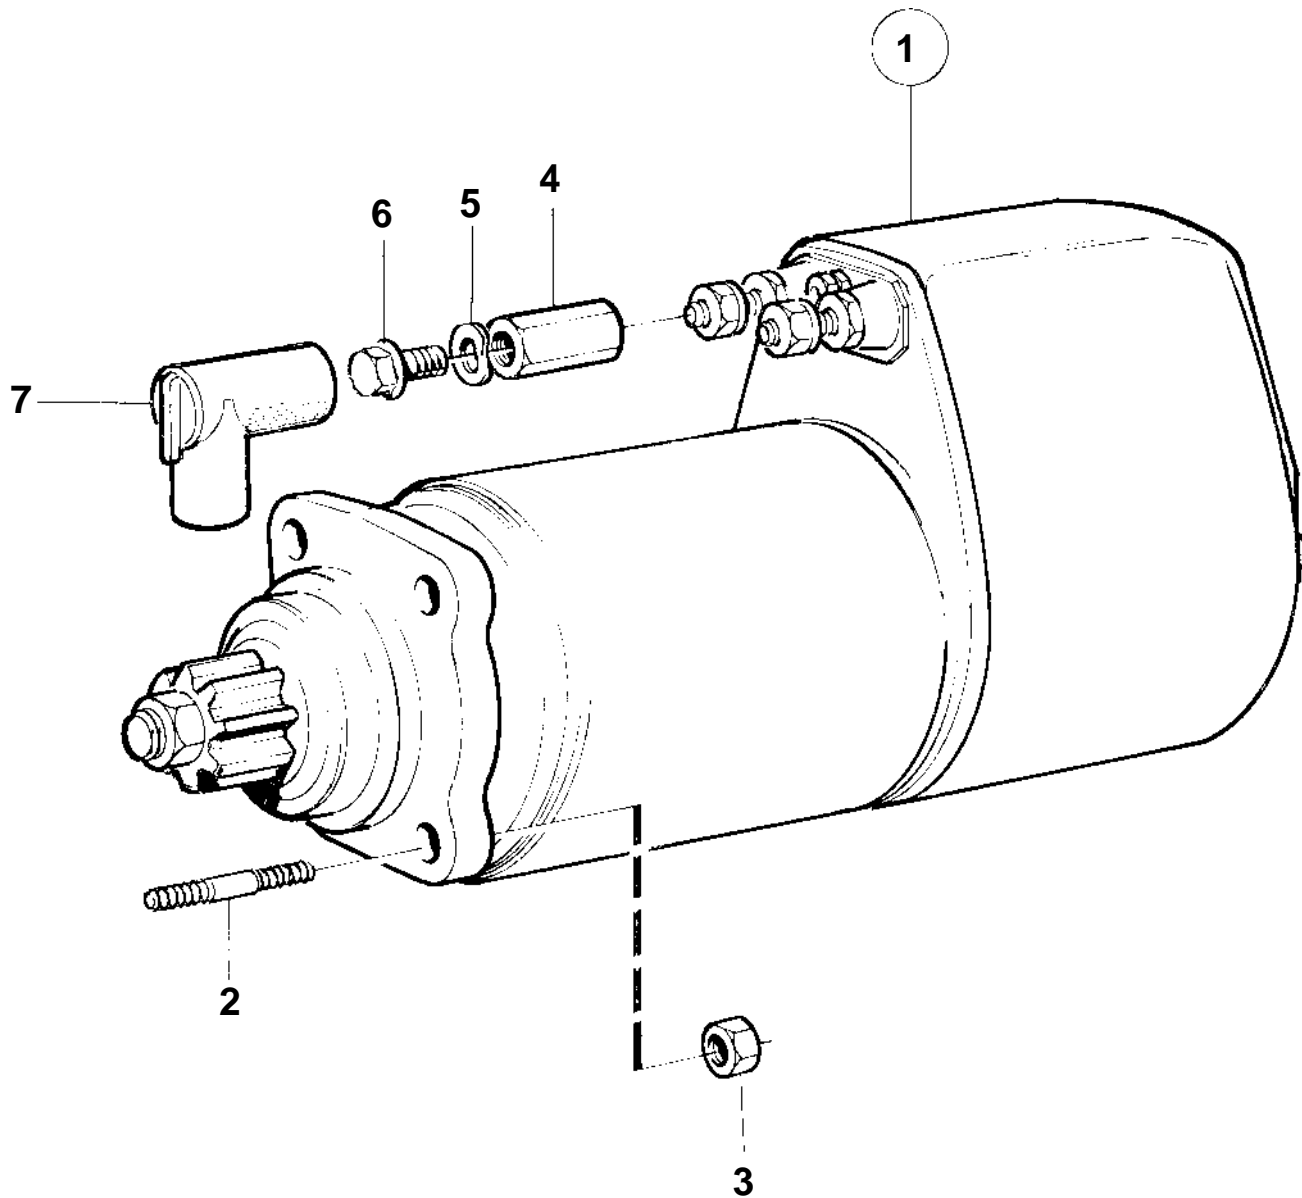

TAMD61A, TAMD62A

TAMD61A, TAMD62A

| REF | PART NO. | QTY | DESCRIPTION | SEE SEC. | NOTES |
|-----|----------|-----|-------------------|----------|----------|
| 1 | 847306 | 1 | Starter motor | | 12V, 60A |
| | | | | 440 | |
| | 847307 | 1 | Starter motor | | 24V, 40A |
| | | | | 727 | |
| 2 | 953067 | 3 | Stud | | |
| 3 | 971095 | 3 | Nut | | |
| 4 | 857180 | 1 | Nut | | M10x32mm |
| 5 | 941908 | 1 | Spring washer | | |
| 6 | 946670 | 1 | Flange screw | | M10x14mm |
| 7 | 855798 | 1 | Protecting sleeve | | |