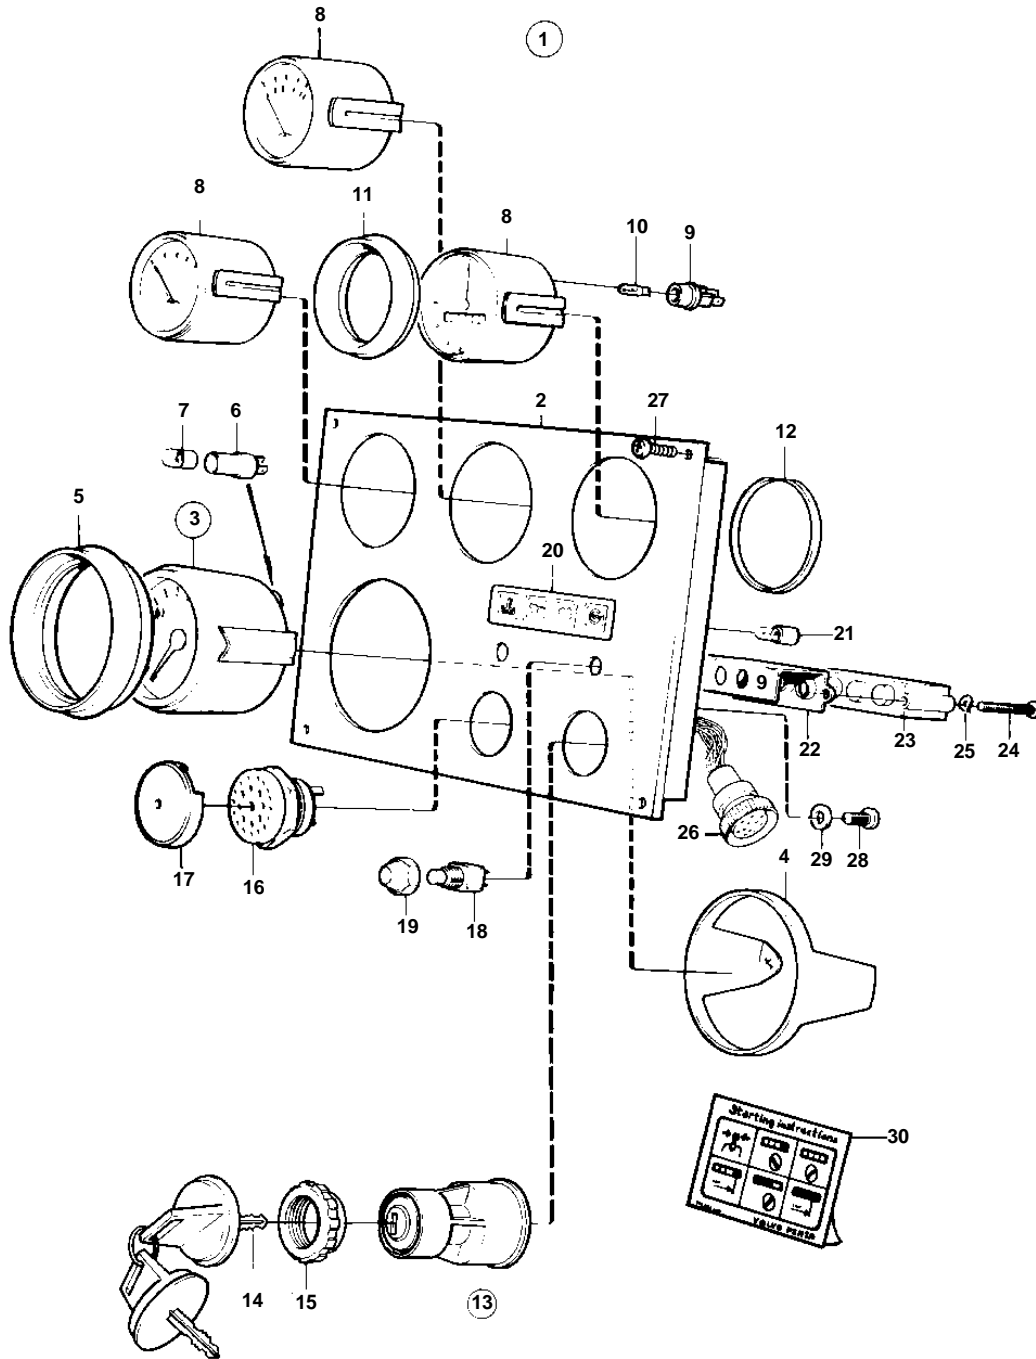

COMMON

9937

COMMON

REF	PART NO.	QTY	DESCRIPTION	SEE SEC.	NOTES
1	864336	1	Instrument panel		White coloured stripe.
2	860182	1	• Instrument panel		White coloured stripe.
3	854910	1	• Tachometer		
4	849523	1	• • Attaching ring		
5	858644	1	• • Front ring		
6	808175	1	• Bulb socket		Fits bulb with base BA 7S.
7	182059	1	• Bulb		24V, 3W BA 7S
8	873196	1	• Temperature gauge		(863933)
	873198	1	• Oil pressure gauge		(863935). For bulb with base W2X4,6d.
	873200	1	• Voltmeter		(863931)
9	863945	3	• • Bulb socket		For bulb with base W2X4,6d.
10	863947	3	• • Bulb		RED, 24V, 1,2W W2x4,6d
11	858643	3	• Front ring		
12	828803	2	• Ring		
13	864277	1	• Starter switch		
14	859953	2	• • Key	SO	State key code when ordering.
			• • Bulletin 49-30	49-30-EN	Key P/N 859953
15	859955	1	• • Plastic nut		
16	828587	1	• Buzzer		
17	858795	1	• Protecting casing		12V
18	828584	1	• Switch		ALARM TEST
	828585	1	• Switch		INSTR. LIGHT
19	828586	2	• Nut		
20	858645	1	• Symbol strip		
21	828818	4	• Bulb		
22	828784	1	• Reflector		
23	873209	1	• Electronic unit		(828703)
24	941615	2	• Screw		
25	941904	2	• Spring washer		
26	828646	1	• Cable trunk		
27	828647	4	• Screw		
28	949947	1	• Screw		
29	941904	1	• Spring washer		
30		1	• Decal		Starting instructions.