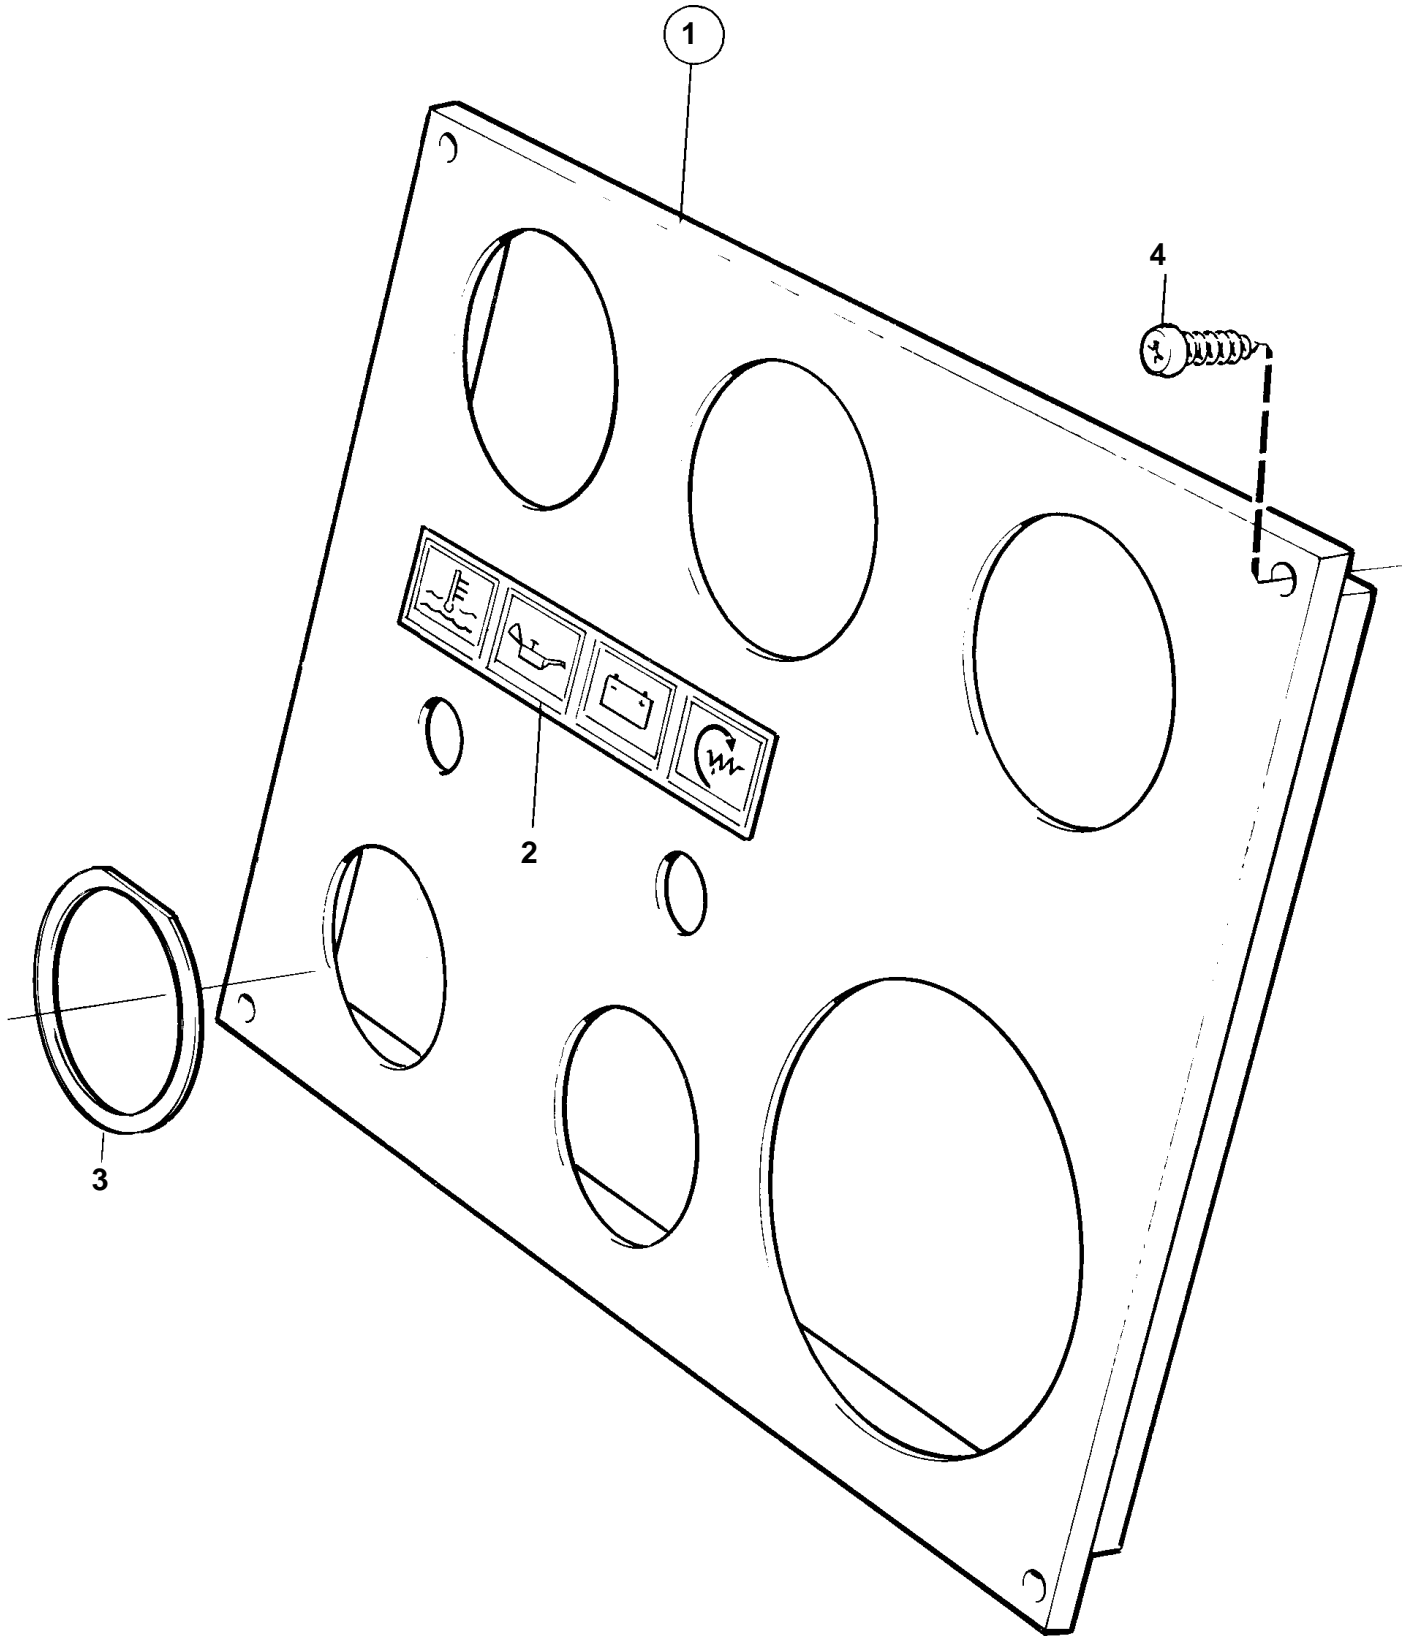

COMMON

10041

COMMON

REF	PART NO.	QTY	DESCRIPTION
1	860184	1	Instrument panel
2	858645	1	· Symbol strip
3	860181	1	· Marking label, starter switch
4	828647	4	Screw