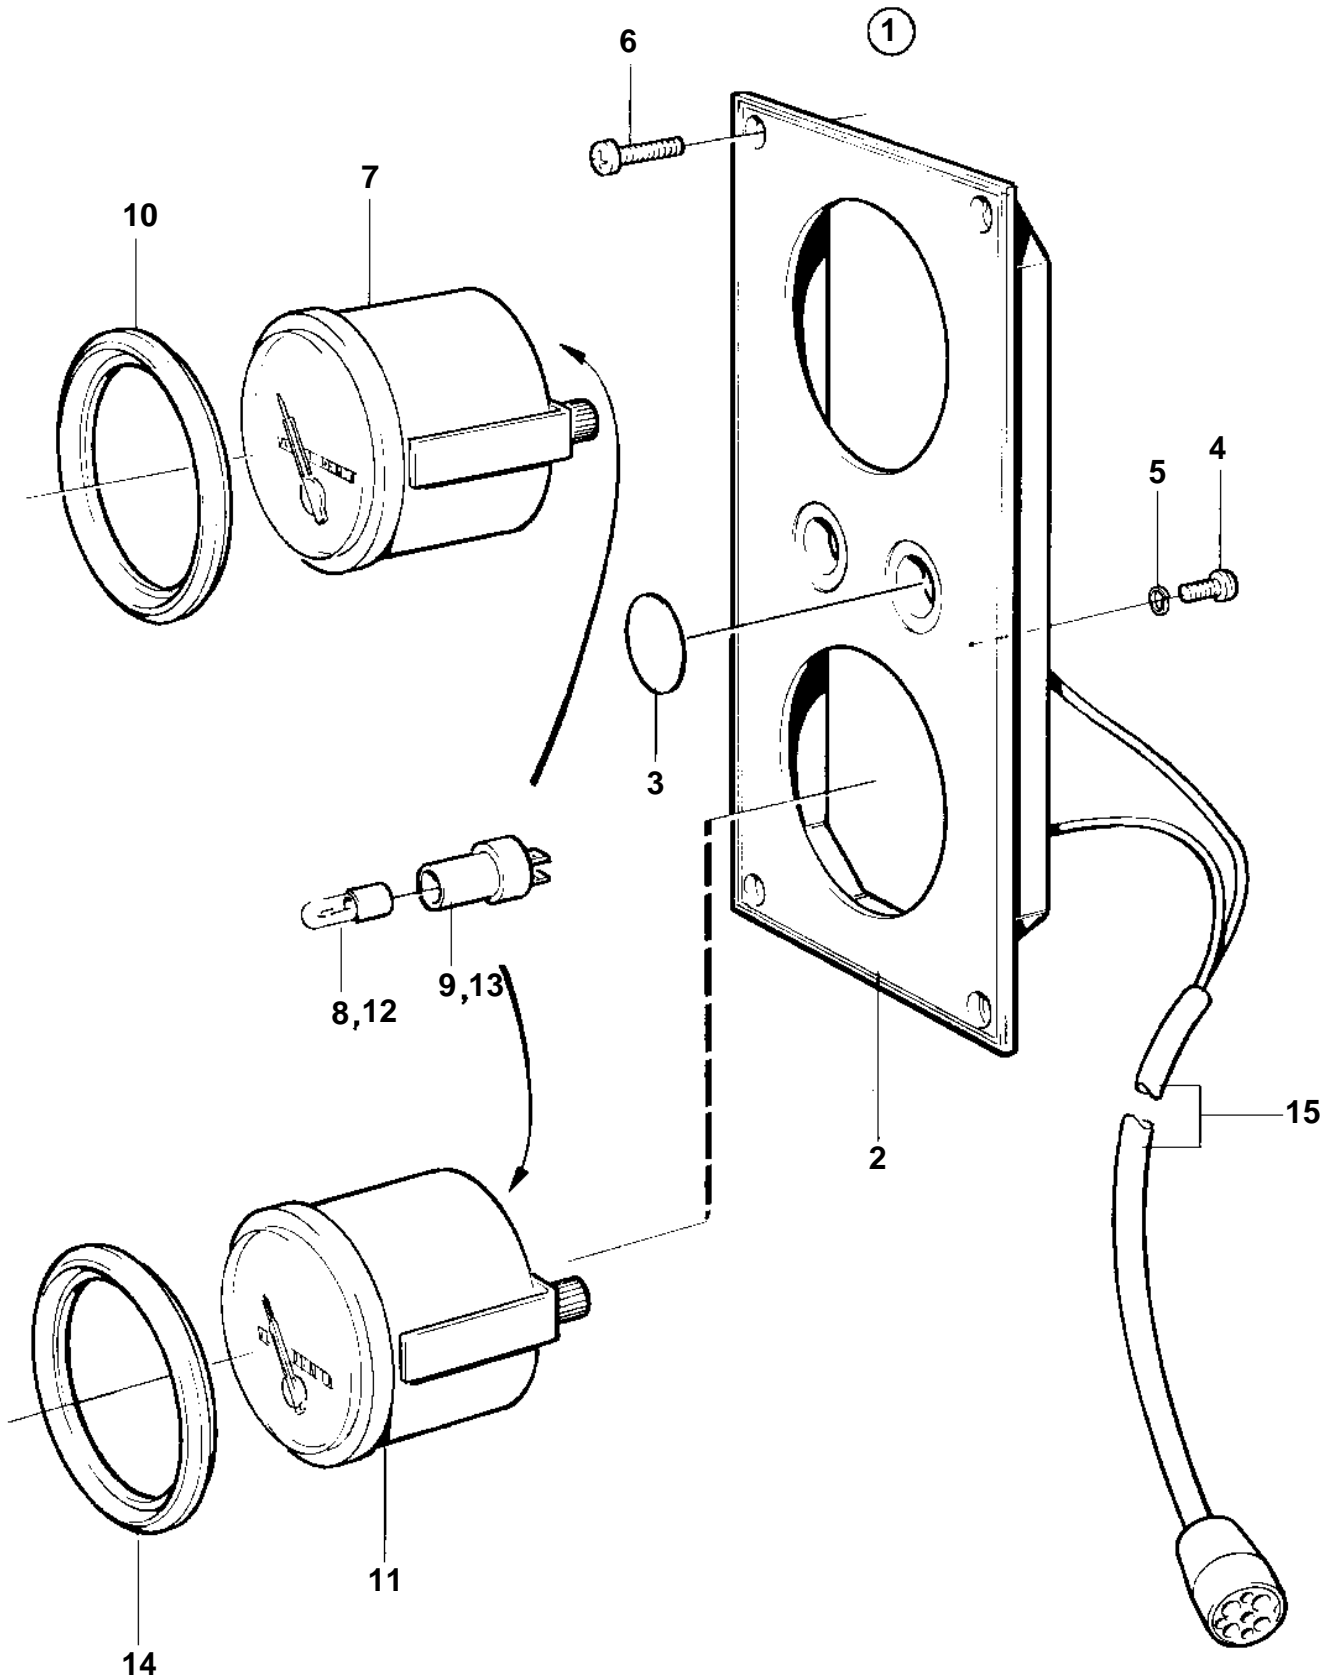

COMMON

COMMON

REF	PART NO.	QTY	DESCRIPTION	SEE SEC.	NOTES
1	846803	1	Instrument panel		REPLACED BY 849939. Gold coloured stripe.
	849939	1	Instrument panel		REPLACED BY 864050. White coloured stripe.
2		1	· Instrument panel		
3	828607	2	· · Cover plate		
4	949947	1	· · Screw		
5	941904	1	· · Spring washer		
6	828647	4	· · Screw		
7	873202	1	· Oil pressure gauge		(863937)
8	863947	1	· · Bulb		RED. For instruments of early production should white bulb 182059 and bulb holder 808175 be mounted.
9	863945	1	· · Bulb socket		For instruments of early production should white bulb 182059 and bulb holder 808175 be mounted.
10	858643	1	· Front ring		
11	873204	1	· Turbo pressure gauge		0-2bar
12	863947	1	· · Bulb		RED. For instruments of early production should white bulb 182059 and bulb holder 808175 be mounted.
13	863945	1	· · Bulb socket		For instruments of early production should white bulb 182059 and bulb holder 808175 be mounted.
14	858643	1	· Front ring		
15		1	· Cable trunk	124	Turbocharge-reverse gear.
		X	Cables and terminals	124	
		X	Electrical materials	125	