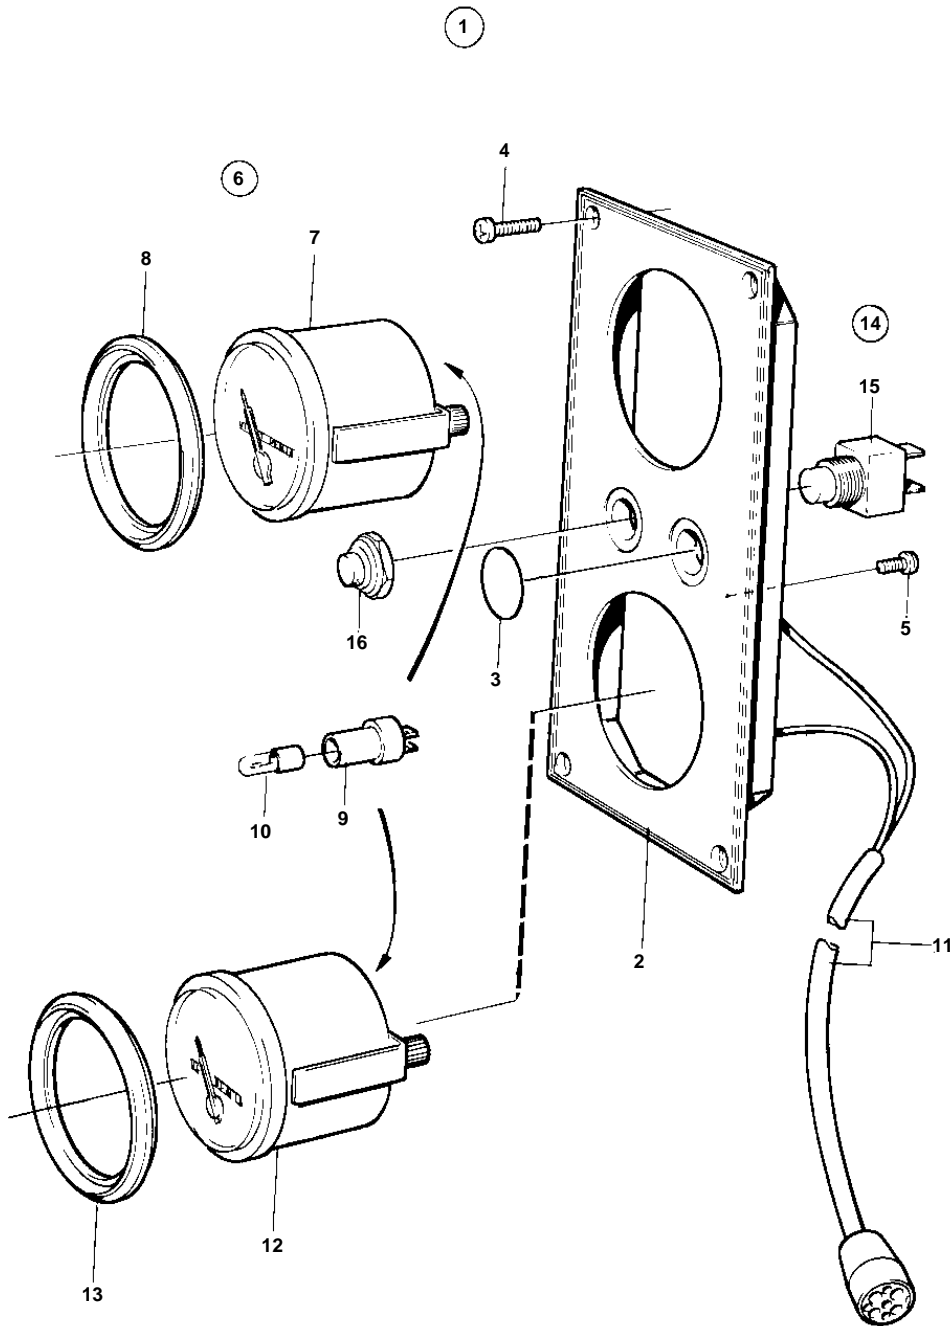

COMMON

6709

COMMON

REF	PART NO.	QTY	DESCRIPTION	SEE SEC.	NOTES
1		1	Instrument panel		REPLACED BY 864049. White coloured stripe.
2		1	· Instrument panel		
3	828607	2	· Cover plate		
4	828647	4	· Screw		
5	949947	1	· Screw		
6	1140464	1	Hour counter kit		
7	872479	1	· Hour counter		(828615)
8	858643	1	· Front ring		RED. White coloured stripe.
9	808175	1	· Bulb socket		
10	19923	1	· Bulb		12V
	182059	1	· Bulb		24V
11		X	· Cables and terminals	124	
12		1	Instrumentextra		
13		1	· Front ring		
14	828718	1	Switch		
	828719	1	Switch		
15	828584	1	· Switch		Closing during pressure and spring-loaded.
	828585	1	· Switch		Closing-breaking.
16	828586	1	· Nut		