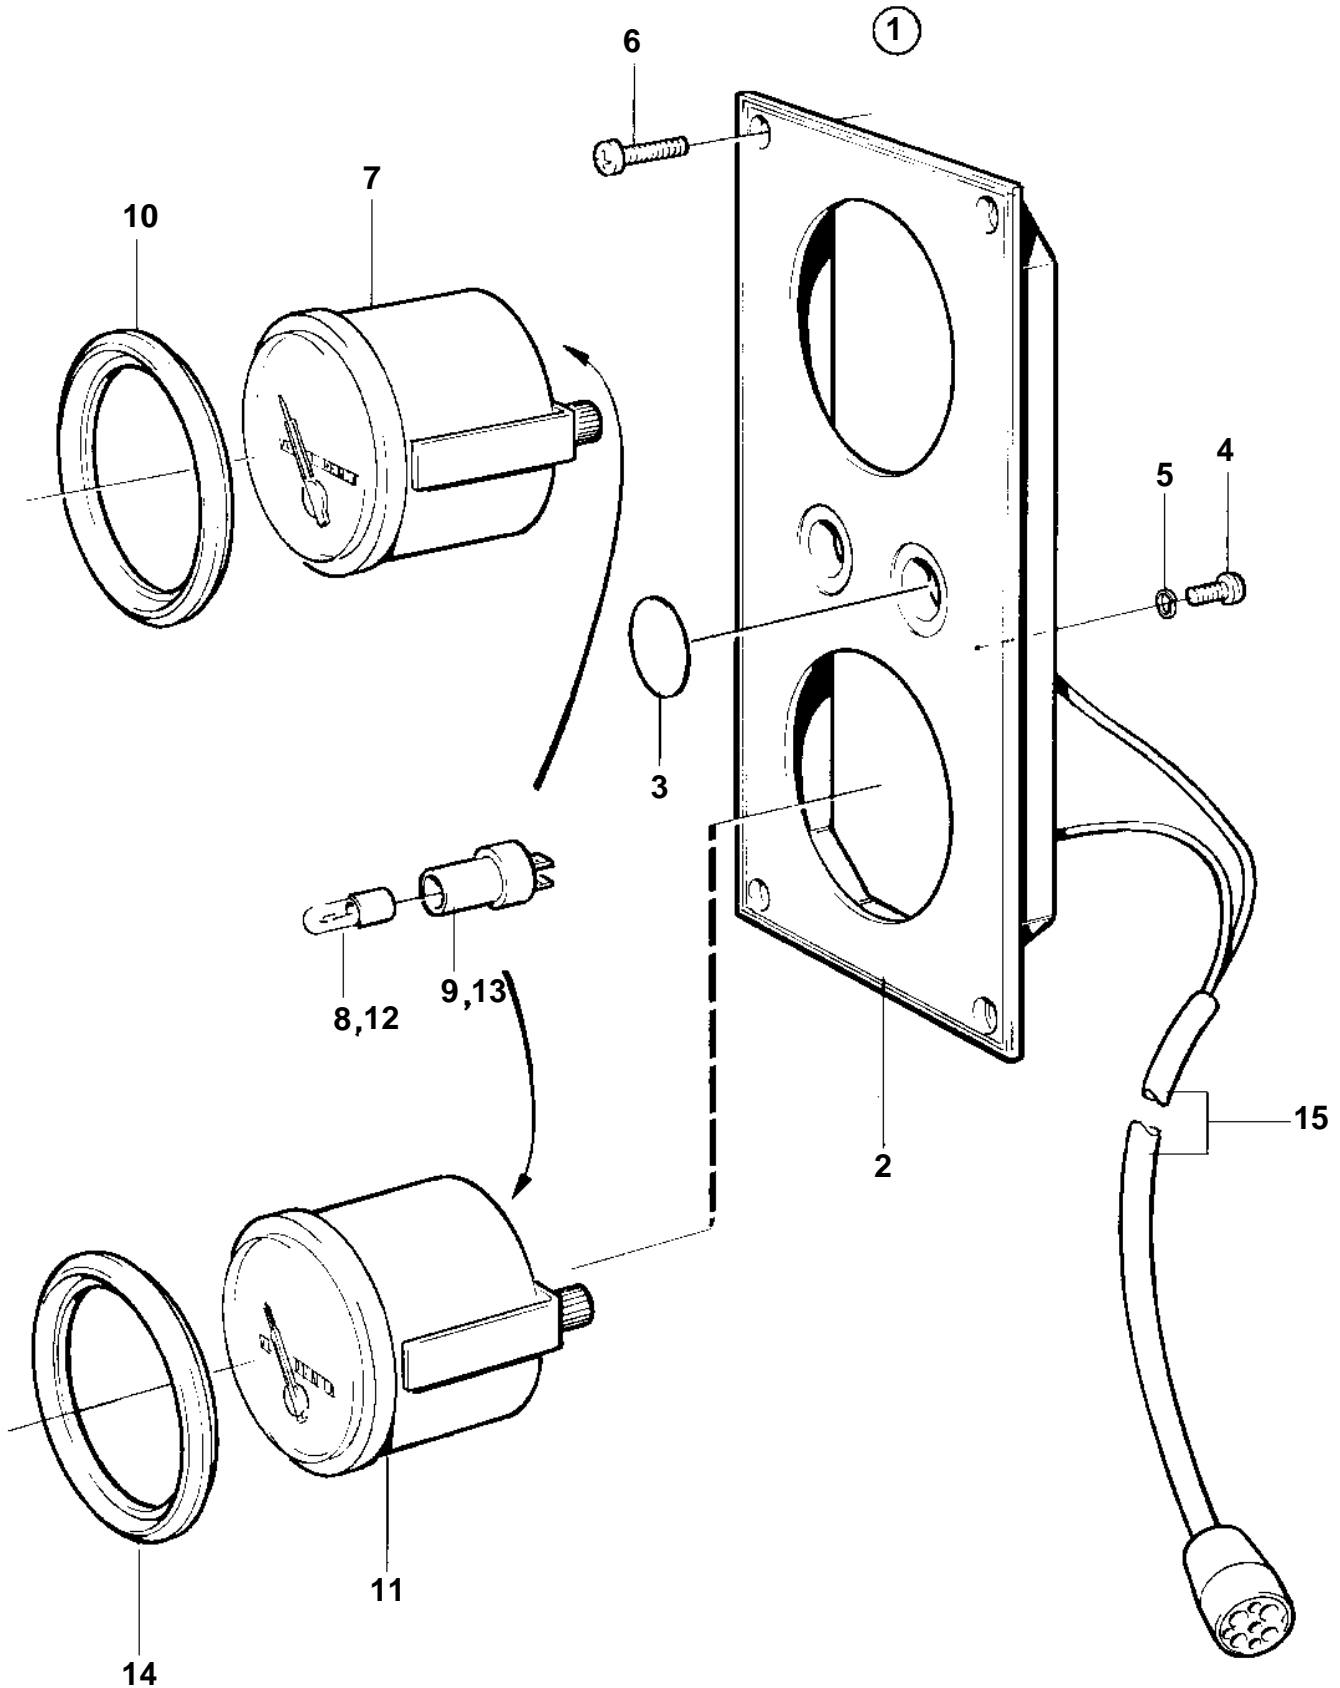

## COMMON

REF	PART NO.	QTY	DESCRIPTION	SEE SEC.	NOTES
1	872282	1	Instrument panel		White coloured stripe.
2		1	· Instrument panel		White coloured stripe.
3	828607	2	· · Cover plate		
4	949947	1	· · Screw		
5	941904	1	· · Spring washer		
6	828647	4	· · Screw		
7	873201	1	· Oil pressure gauge		(863936)
8	863946	1	· · Bulb		RED. For instrument of earlier production should white bulb 19923 and socket 808175 be mounted.
9	863945	1	· · Bulb socket		For instrument of earlier production should white bulb 19923 and socket 808175 be mounted.
10	858643	1	· Front ring		
11	873205	1	· Turbo pressure gauge		0-3bar
12	863946	1	· · Bulb		RED
13	863945	1	· · Bulb socket		
14	858643	1	· Front ring		
15		1	· Cable trunk		
		X	Cables and terminals	124	
		X	Electrical materials	125	