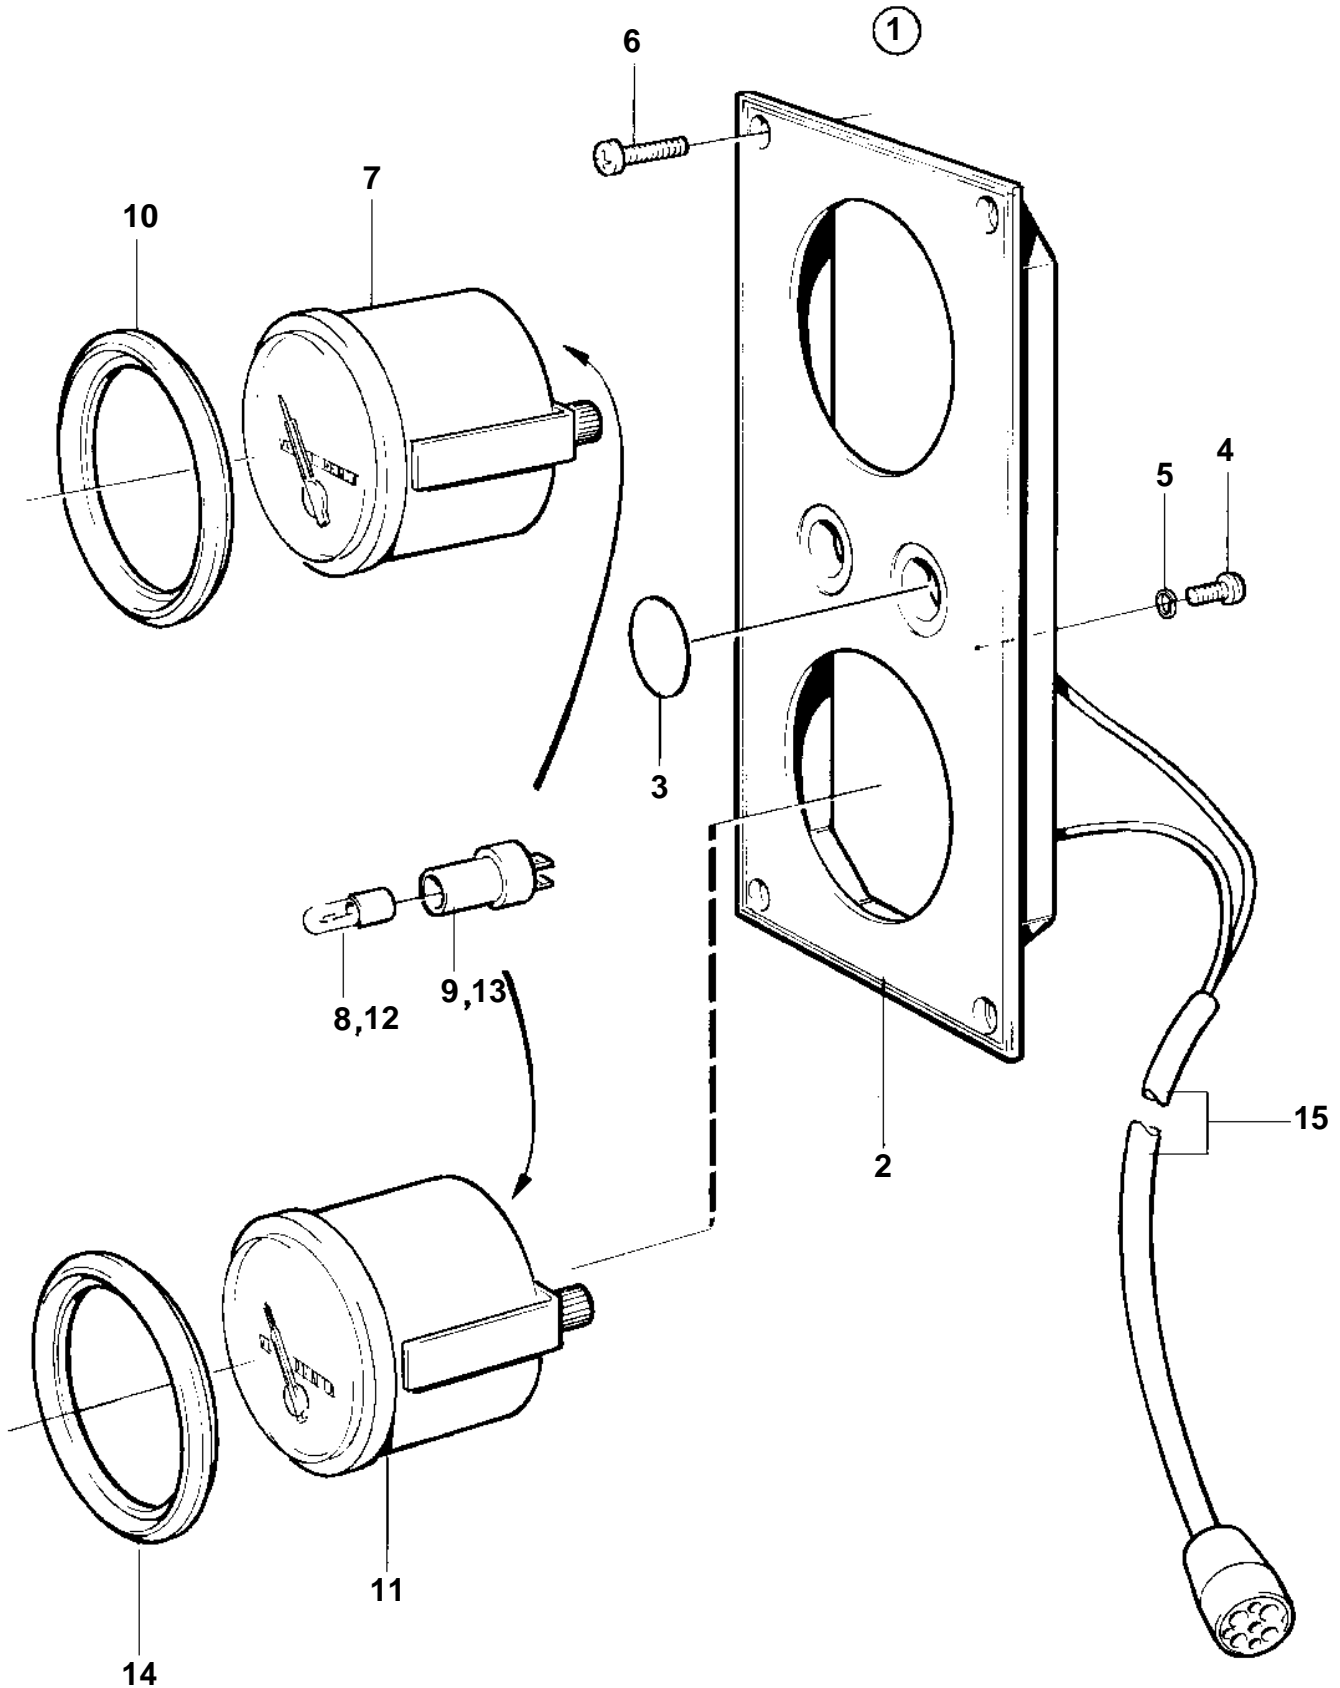

COMMON

COMMON

REF	PART NO.	QTY	DESCRIPTION	SEE SEC.	NOTES
1	864049	1	Instrument panel		White coloured stripe.
2		1	· Instrument panel		White coloured stripe.
3	828607	2	· · Cover plate		
4	949947	1	· · Screw		
5	941904	1	· · Spring washer		
6	828647	4	· · Screw		
7	873201	1	· Oil pressure gauge		(863936)
8	863946	1	· · Bulb		RED. For instrument of earlier production should white bulb 19923 and socket 808175 be mounted.
9	863945	1	· · Bulb socket		For instrument of earlier production should white bulb 19923 and socket 808175 be mounted.
10	858643	1	· Front ring		
12	863946	1	· · Bulb		RED
13	863945	1	· · Bulb socket		
14	858643	1	· Front ring		
15		1	· Cable trunk		
		X	Cables and terminals	124	
		X	Electrical materials	125	