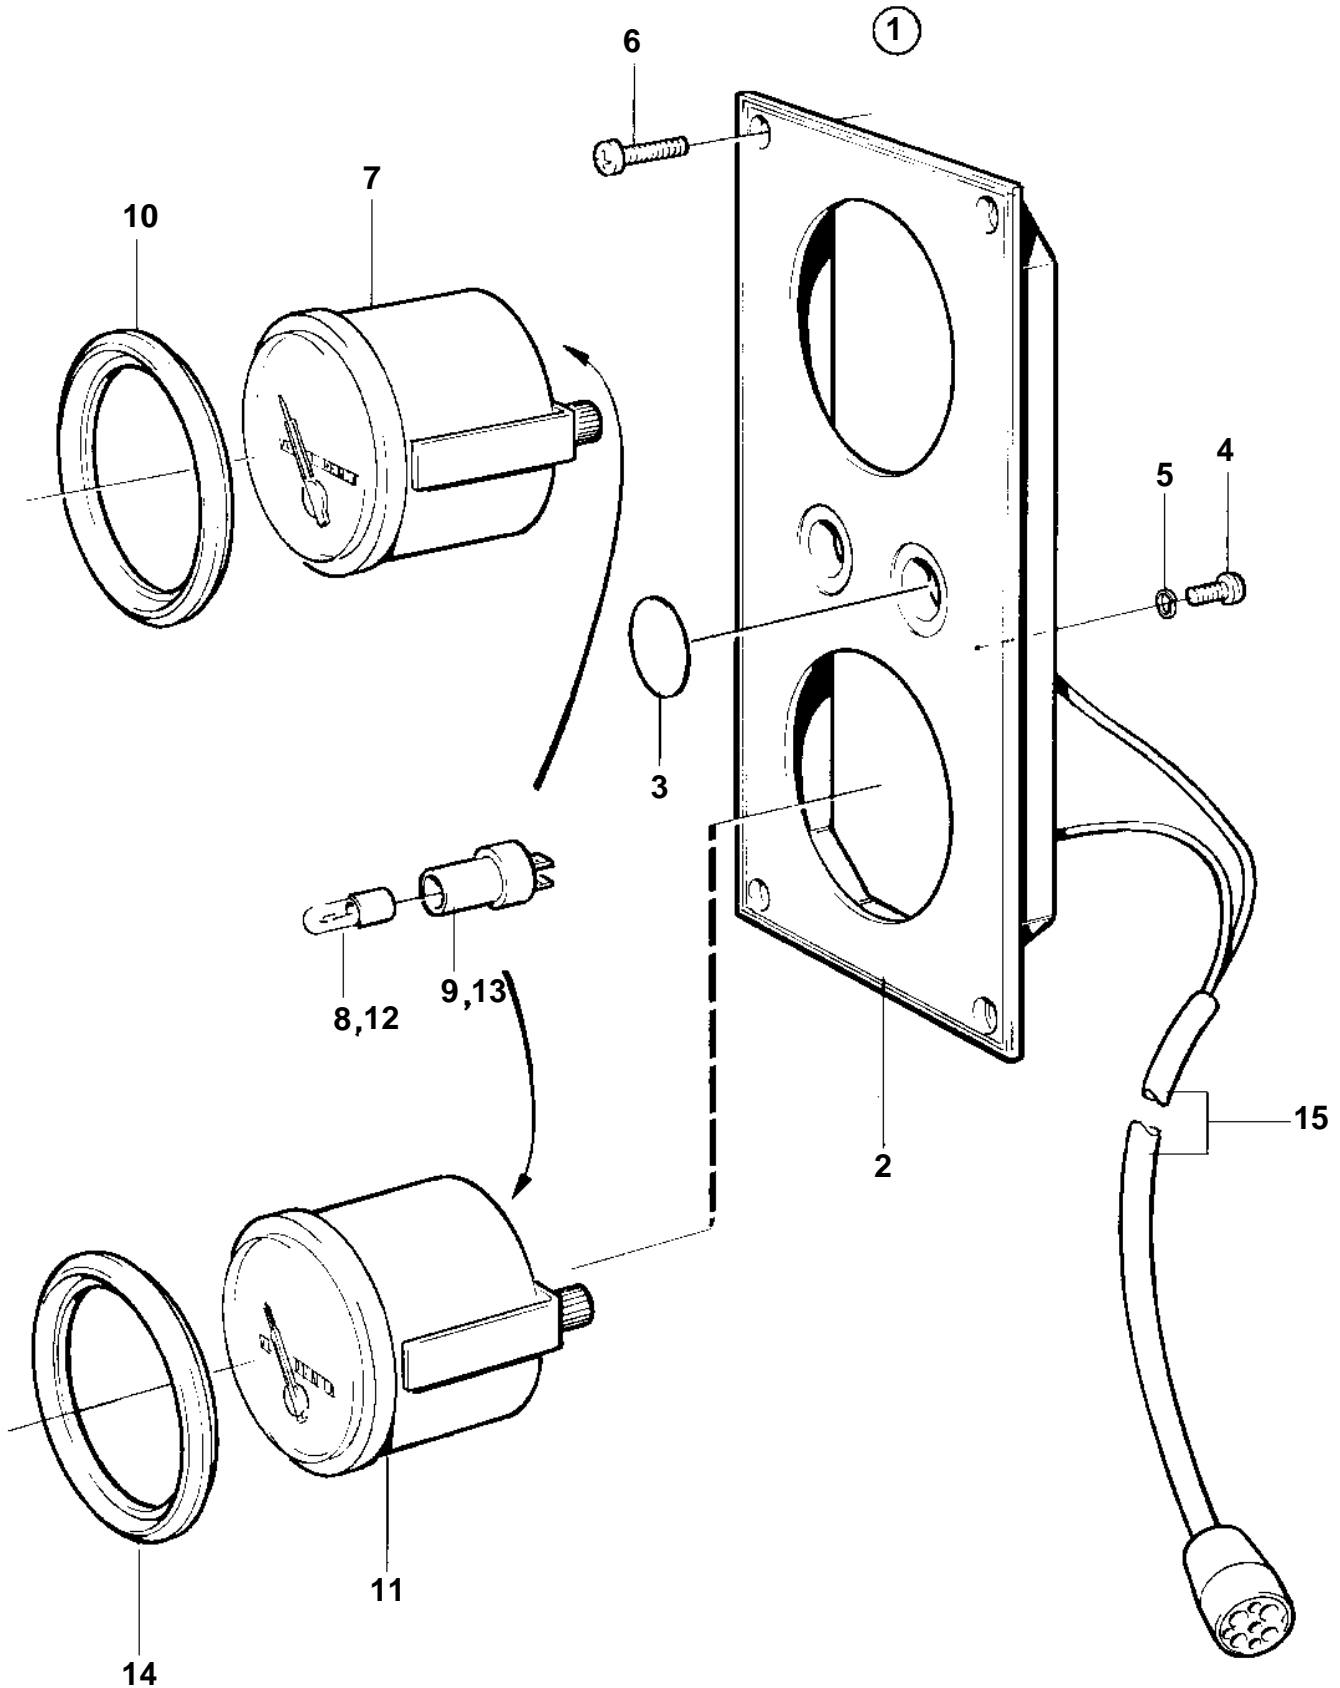

COMMON

COMMON

REF	PART NO.	QTY	DESCRIPTION	SEE SEC.	NOTES
1	846847	1	Instrument panel		REPLACED BY 849940
	849940	1	Instrument panel		REPLACED BY 864049. Gold coloured stripe.
2		1	· Instrument panel		White coloured stripe.
3	828607	2	· · Cover plate		
4	949947	1	· · Screw		
5	941904	1	· · Spring washer		
6	828647	4	· · Screw		
7	873201	1	· Oil pressure gauge		(863936)
8	863946	1	· · Bulb		RED. For instrument of earlier production should white bulb 19923 and socket 808175 be mounted.
9	863945	1	· · Bulb socket		For instrument of earlier production should white bulb 19923 and socket 808175 be mounted.
10	858643	1	· Front ring		
11	863938	1	· Pressure gauge		0-2bar
12	863946	1	· · Bulb		RED
13	863945	1	· · Bulb socket		
14	858643	1	· Front ring		
15		1	· Cable trunk		
		X	Cables and terminals	124	
		X	Electrical materials	125	