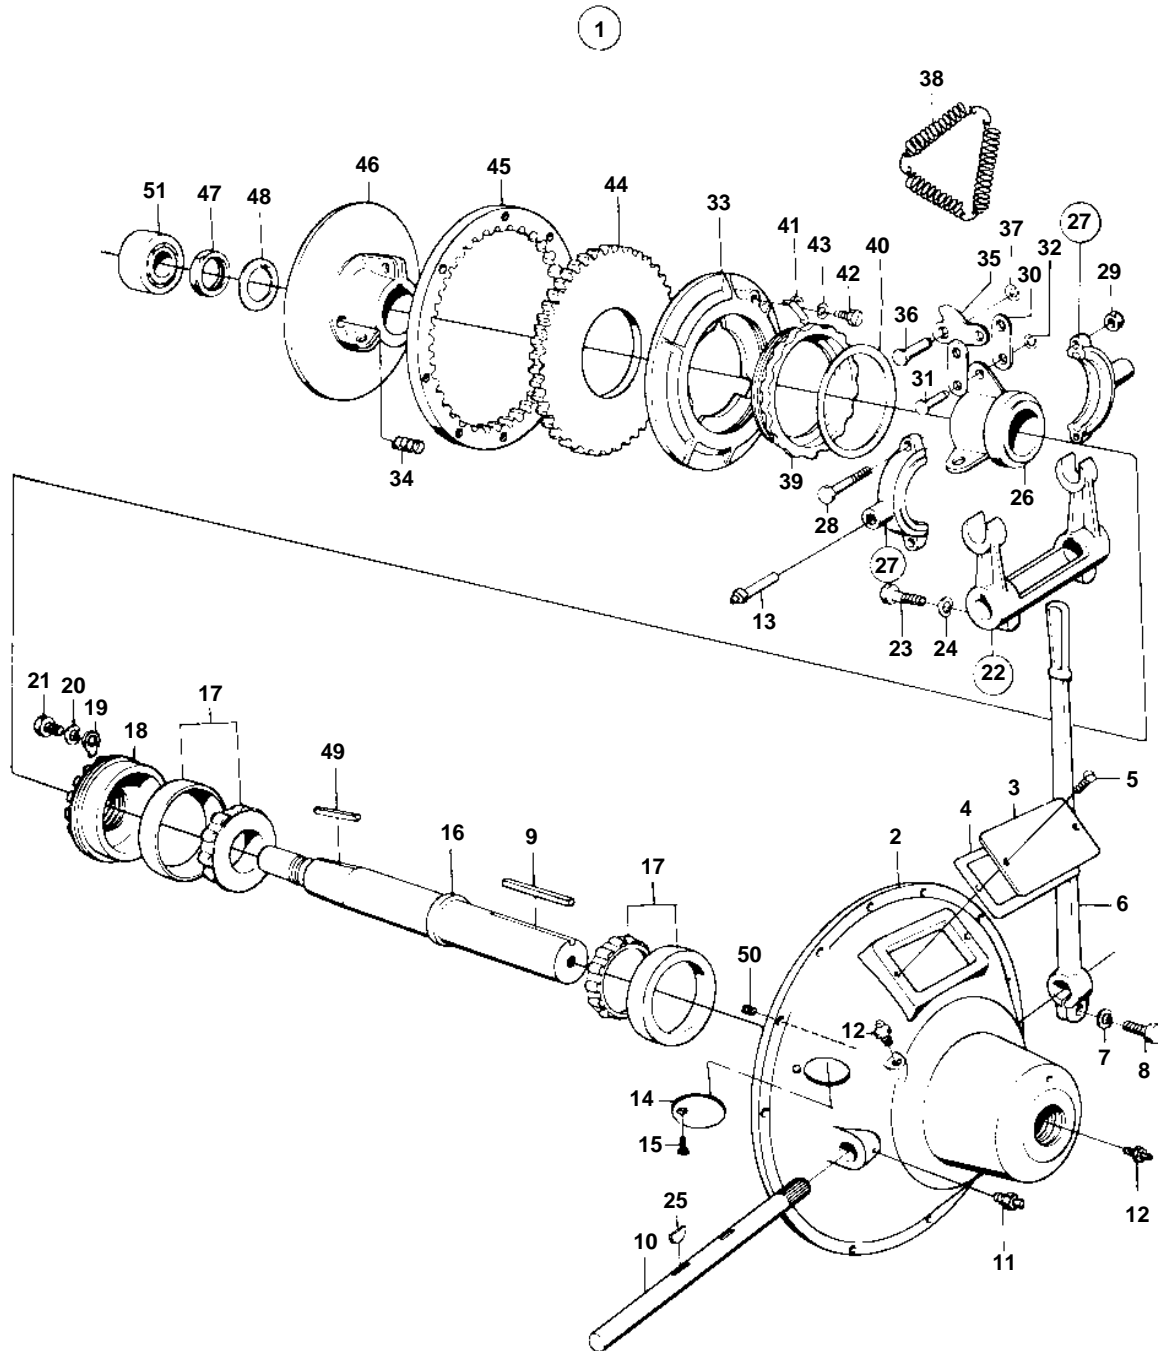

TAMD61A

2369

## TAMD61A

REF	PART NO.	QTY	DESCRIPTION	NOTES
1	820802	1	Clutch	PTA41025
2		1	Housing	
3		1	Sign	
4		1	Gasket	
5	950044	2	Screw	
6		1	Control lever	
7	942336	1	Spring washer	
8	940162	1	Screw	
9		1	Key	
10		1	Control shaft	
11		2	Lubricating nipple	
12		2	Lubricator	
13	815387	1	Lubricator	
14		1	Cover	
15		1	Screw	
16	815331	1	Shaft	SO
17	815329	2	Roller bearing	
18		1	Bearing	
19		1	Lock plate	
20	941907	1	Spring washer	
21	940113	1	Screw	
22	815324	1	Release fork	SO
23	955535	2	Screw	
24	942336	2	Spring washer	
25	815320	2	Woodruff key	SO
26	815375	1	Engaging sleeve	
27	864617	1	Bearing	
28	955662	2	Screw	
29	950373	2	Nut	
30	815371	6	Link	
31	815361	3	Pin	
32	815359	3	Lock ring	
33	815385	1	Pressure plate	
34	815369	3	Spring	
35	815370	3	Lever	
36	815362	3	Pin	
37	815358	3	Lock ring	
38	815382	1	Spring	
39	825593	1	Nut	
40	825594	1	Washer	
41	815378	1	Lock	
42		1	Screw	
43	940155	1	Lock washer	
44	815354	1	Disc	
45	815353	1	Gear ring	
46	815363	1	Clutch body	
47	815327	1	Nut	
48	815328	1	Washer	
49	815396	1	Key	
50		1	Screw	
51	815338	1	Ball bearing	