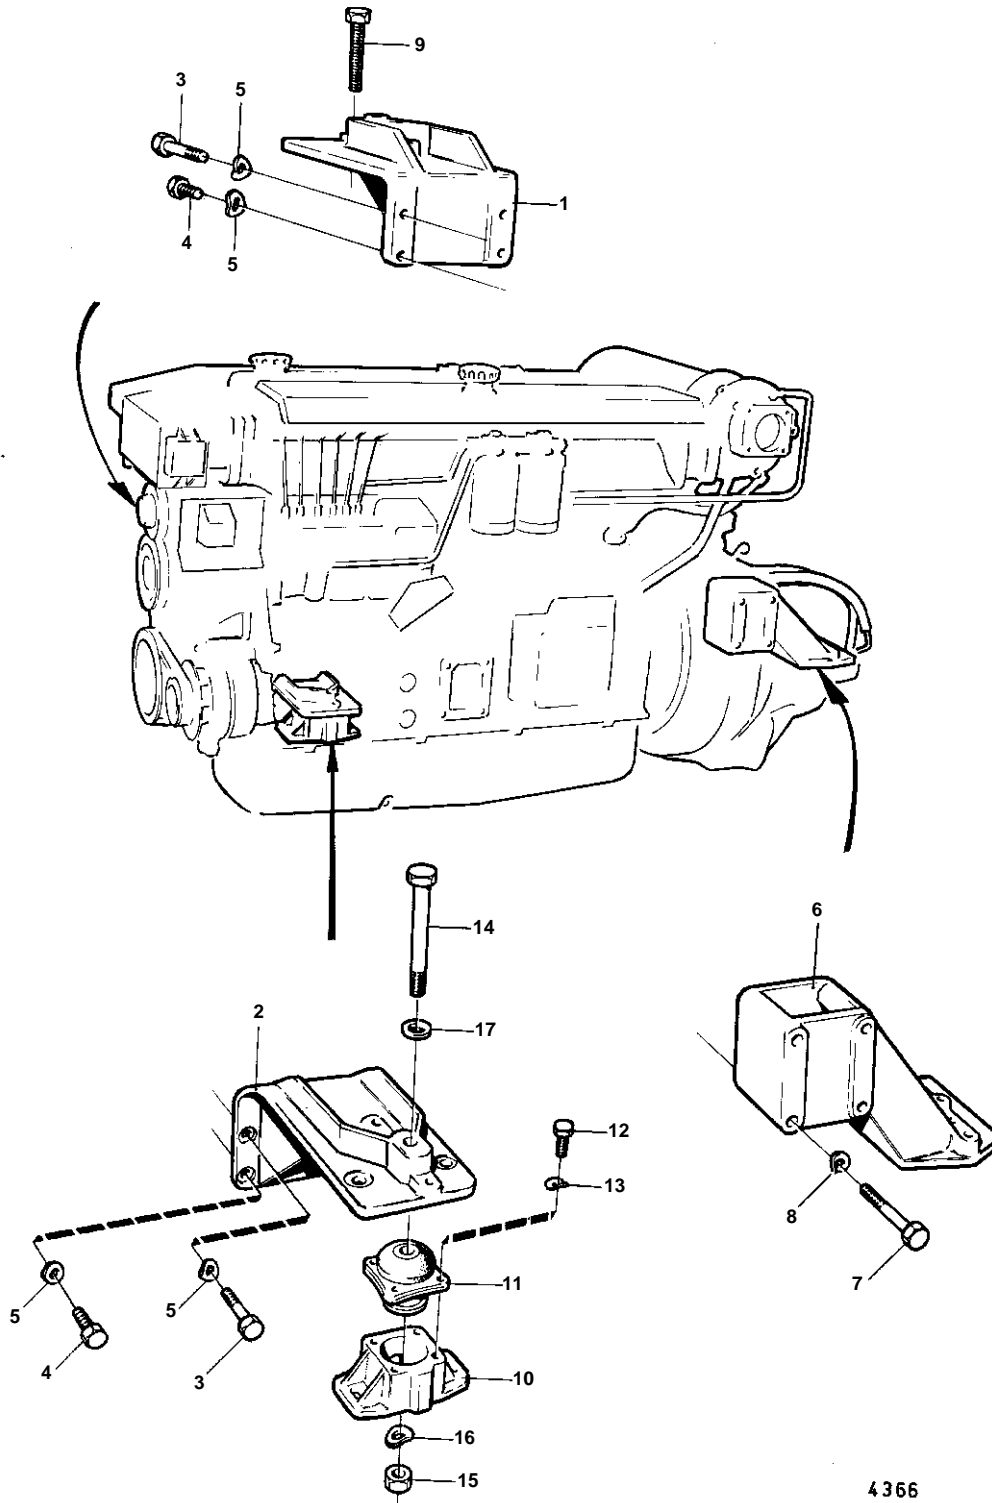

TAMD60A,TAMD60B

TAMD60A,TAMD60B

REF	PART NO.	QTY	DESCRIPTION	NOTES
1	842040	1	Bracket	
2	842041	1	Bracket	P
	842328	1	Bracket	P. FOR ALTERNATOR 823765
3	955566	4	Screw	
4	955562	4	Screw	
5	940280	8	Spring washer	
6	842136	2	Bracket	
7	941857	8	Screw	
8	940280	8	Spring washer	
9	837717	4	Screw	
10	837716	4	Anchorage	
11	837227	4	Rubber element	
12	955317	16	Screw	
13	941908	16	Spring washer	
14	955378	4	Screw	
15	955785	4	Nut	
16	941912	4	Spring washer	
17	955900	4	Washer	