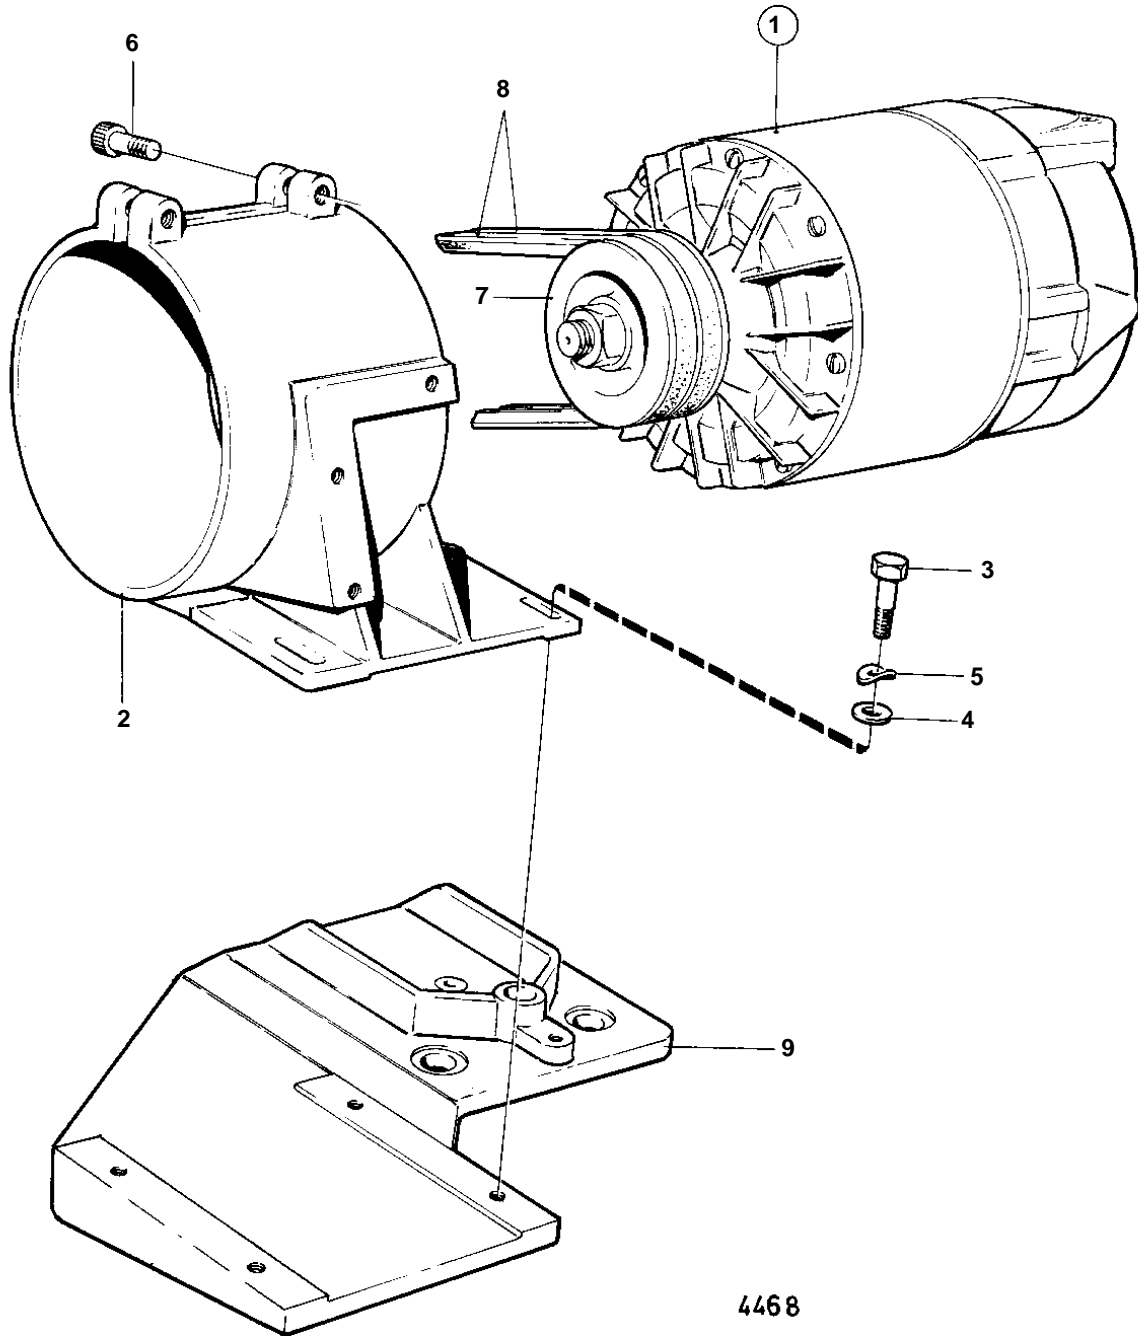

TAMD60A, TAMD60B

4468

TAMD60A,TAMD60B

REF	PART NO.	QTY	DESCRIPTION	SEE SEC.	NOTES
1	823765	1	Alternator		24V60A
				030-1300	
2	837927	1	Bracket		
3	940159	4	Screw		
4	955894	4	Washer		
5	941907	4	Spring washer		
6	956586	2	Screw		
7	823428	1	Pulley		
8	958367	1	V-belt set		
9	842328	1	Bracket		SEE GROUP 2A