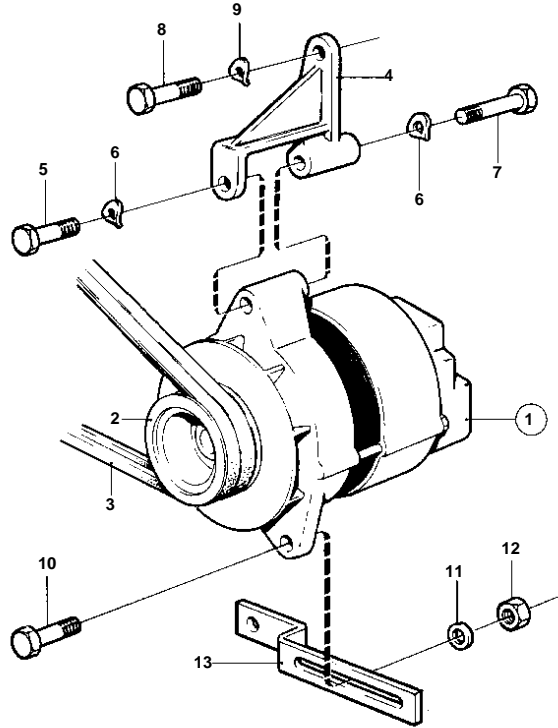

TAMD60A,TAMD60B

TAMD60A,TAMD60B

REF	PART NO.	QTY	DESCRIPTION	SEE SEC.	NOTES
1	827348	1	Alternator		12V38A
				030-1250	
	827349	1	Alternator		24V25A
				030-1250	
2	820459	1	Pulley		
3	958306	1	V-belt		
4	842250	1	Bracket		
5	955555	1	Screw		
6	941909	2	Spring washer		
7	955550	1	Screw		
8	940161	2	Screw		
9	941907	2	Spring washer		
10	940186	1	Screw		
11	191172	1	Washer		
12	950353	1	Lock nut		
13	842252	1	Tensioner		
14	845972	1	Regulator		24V25A (823480)
15	956091	3	Screw		24V25A
16	956092	3	Screw		24V25A
17	941906	6	Spring washer		24V25A
18	899709	3	Vibration damper		24V25A
19	823649	1	Protecting plate		24V25A
20	842253	1	Bracket		
21		1	CHARGING RELAY		12V 38A. REPLACED BY 843547. MO-XXXX/26391
22	950031	3	Screw		12V38A MO-XXXX/26391
23	941906	3	Spring washer		12V38A MO-XXXX/26391
24	843547	1	Regulator		MOXXXX/26392-
25	956076	2	Screw		MOXXXX/26392-
26	941905	2	Spring washer		MOXXXX/26392-