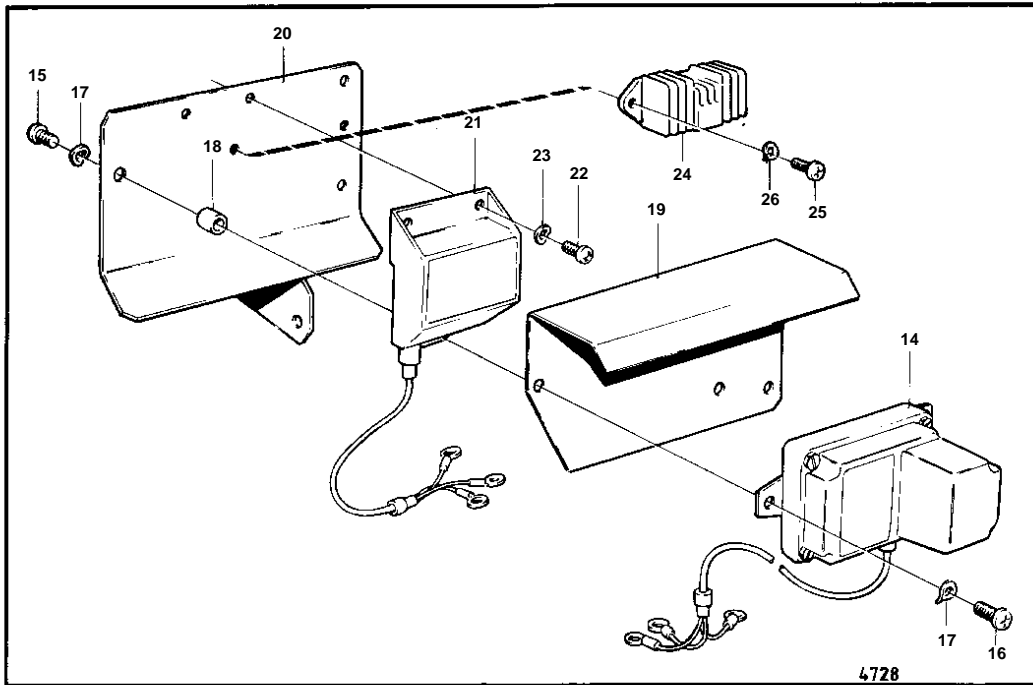

TAMD60A,TAMD60B

TAMD60A,TAMD60B

REF	PART NO.	QTY	DESCRIPTION	SEE SEC.	NOTES
1	827348	1	Alternator		12V38A
				030-1250	
	827349	1	Alternator		24V25A
				030-1250	
2	820459	1	Pulley		
3	958306	1	V-belt		
4	842250	1	Bracket		
5	955555	1	Screw		
6	941909	2	Spring washer		
7	955550	1	Screw		
8	940161	2	Screw		
9	941907	2	Spring washer		
10	940186	1	Screw		
11	191172	1	Washer		
12	950353	1	Lock nut		
13	842252	1	Tensioner		
14	845972	1	Regulator		24V25A (823480)
15	956091	3	Screw		24V25A
16	956092	3	Screw		24V25A
17	941906	6	Spring washer		24V25A
18	899709	3	Vibration damper		24V25A
19	823649	1	Protecting plate		24V25A
20	842253	1	Bracket		
21		1	CHARGING RELAY		12V 38A. REPLACED BY 843547. MO-XXXX/26391
22	950031	3	Screw		12V38A MO-XXXX/26391
23	941906	3	Spring washer		12V38A MO-XXXX/26391
24	843547	1	Regulator		MOXXXX/26392-
25	956076	2	Screw		MOXXXX/26392-
26	941905	2	Spring washer		MOXXXX/26392-